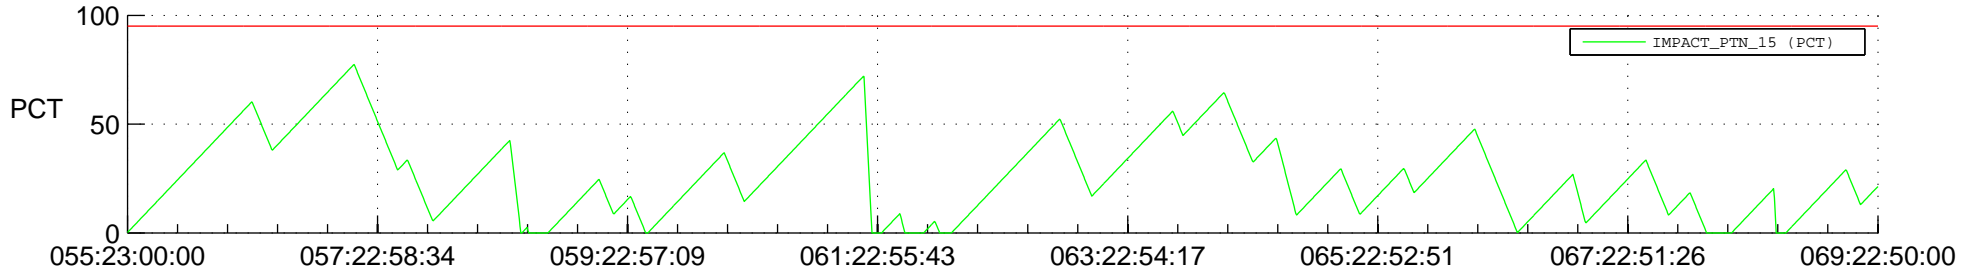

IMPACT_Percent_Full_Prediction