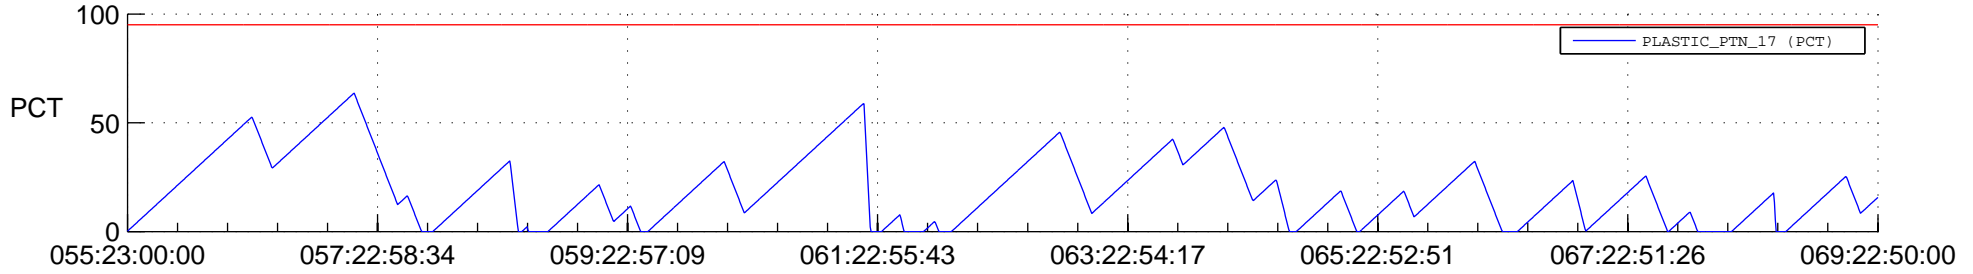

# STEREO BEHIND SSR PCT Full Prediction

## SWAVES\_Percent\_Full\_Prediction

## Spacecraft\_DownLink\_Rate

Ground Time (2012:055:23:00:00.000 -2012:069:22:50:00.000)