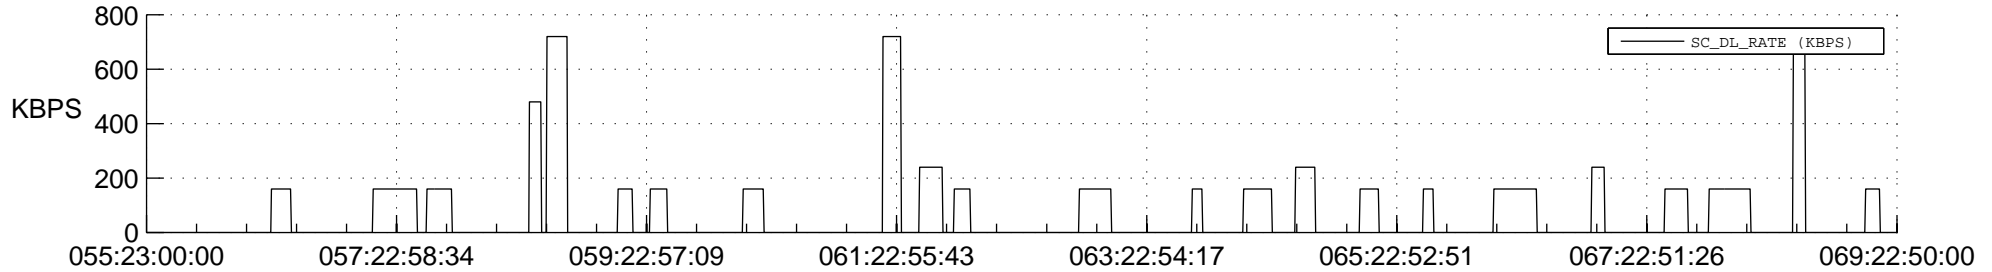

## Spacecraft\_DownLink\_Rate

Ground Time (2012:055:23:00:00.000 -2012:069:22:50:00.000)