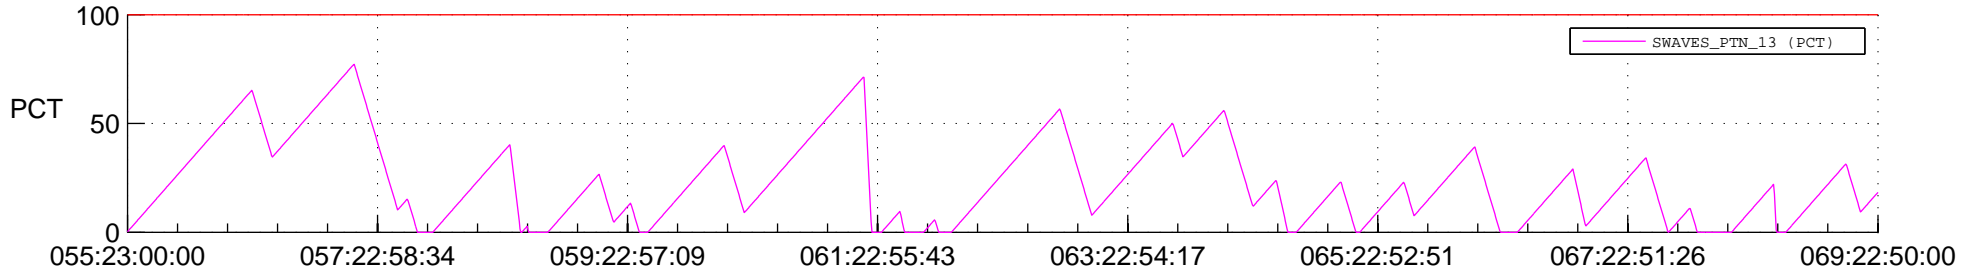

# STEREO BEHIND SSR PCT Full Prediction

## SWAVES\_Percent\_Full\_Prediction

## Spacecraft\_DownLink\_Rate

Ground Time (2012:055:23:00:00.000 -2012:069:22:50:00.000)