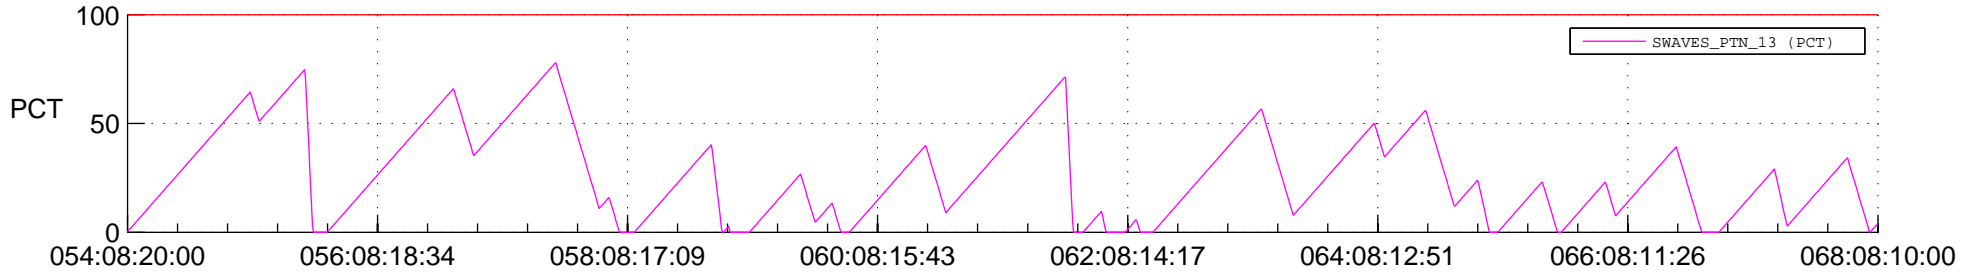

STEREO BEHIND SSR PCT Full Prediction

SWAVES_Percent_Full_Prediction

IMPACT_Percent_Full_Prediction

PLASTIC_Percent_Full_Prediction

Spacecraft_DownLink_Rate