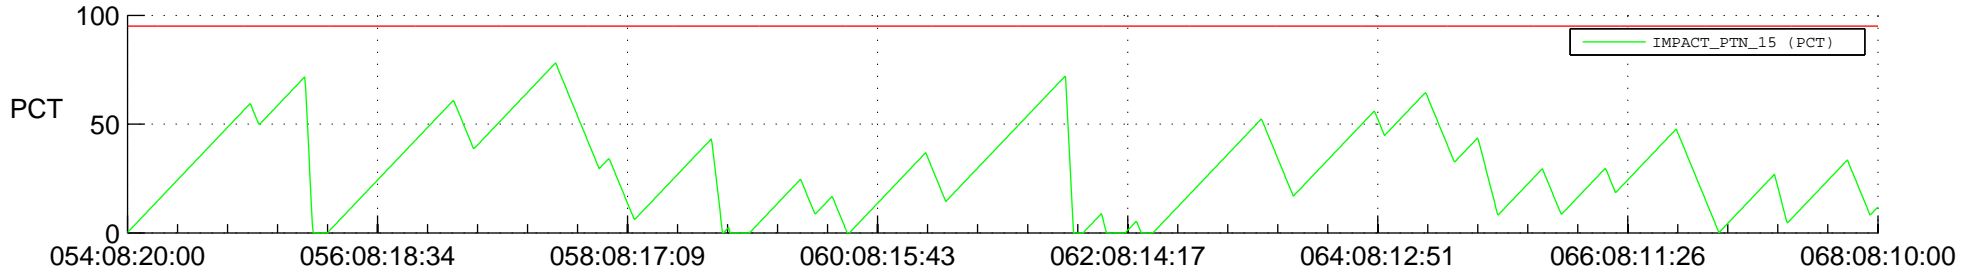

STEREO BEHIND SSR PCT Full Prediction

SWAVES_Percent_Full_Prediction

IMPACT_Percent_Full_Prediction

PLASTIC_Percent_Full_Prediction

Spacecraft_DownLink_Rate