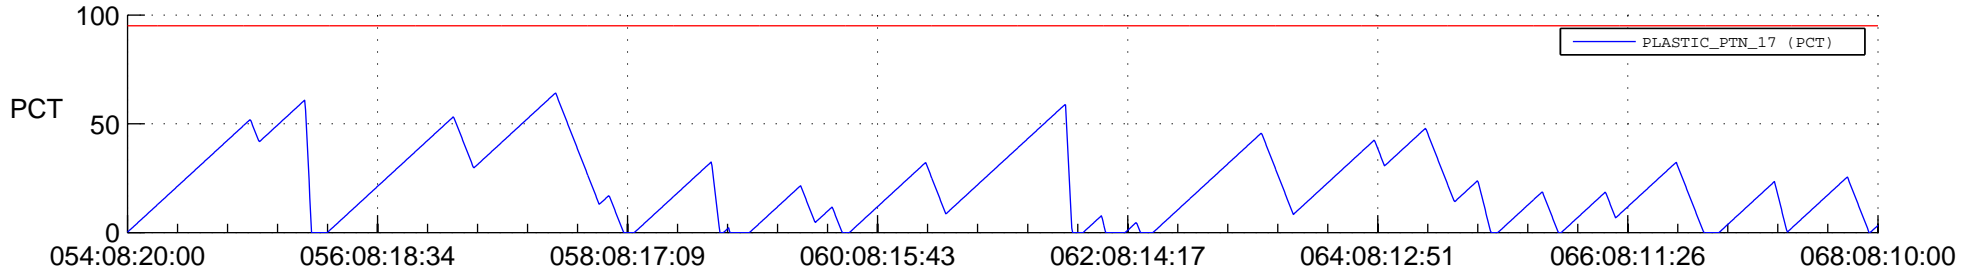

STEREO BEHIND SSR PCT Full Prediction

SWAVES_Percent_Full_Prediction

IMPACT_Percent_Full_Prediction

PLASTIC_Percent_Full_Prediction

Spacecraft_DownLink_Rate