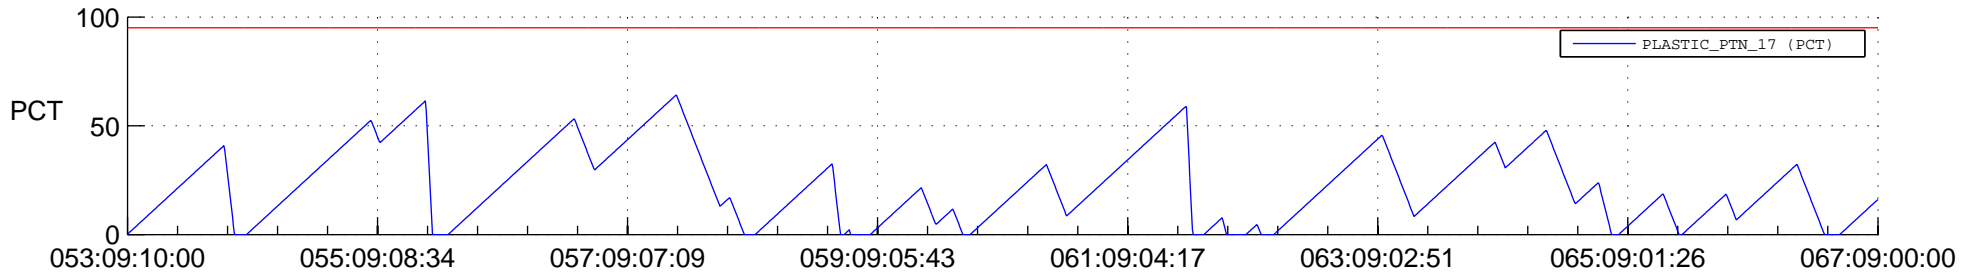

# STEREO BEHIND SSR PCT Full Prediction

## SWAVES\_Percent\_Full\_Prediction

## Spacecraft\_DownLink\_Rate

Ground Time (2012:053:09:10:00.000 -2012:067:09:00:00.000)