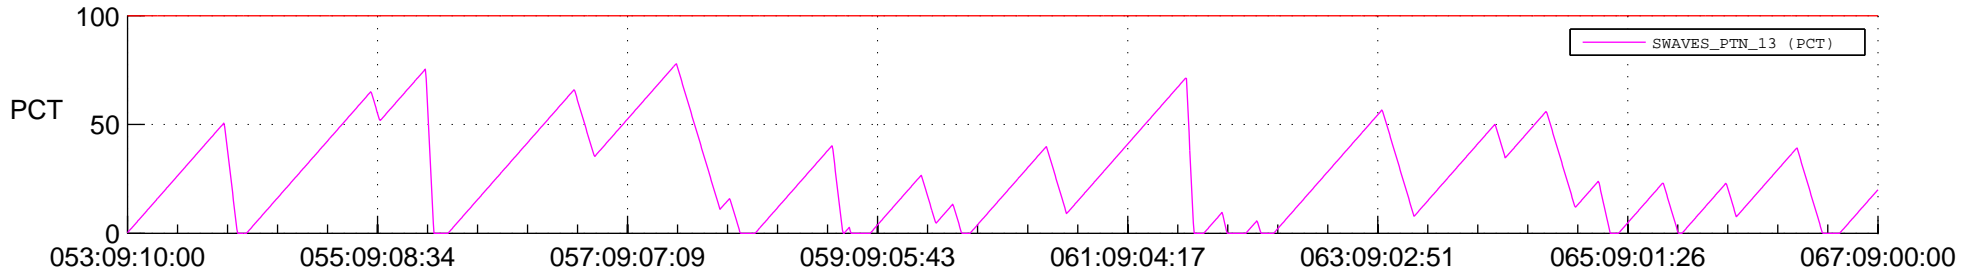

# STEREO BEHIND SSR PCT Full Prediction

## SWAVES\_Percent\_Full\_Prediction

## Spacecraft\_DownLink\_Rate

Ground Time (2012:053:09:10:00.000 -2012:067:09:00:00.000)