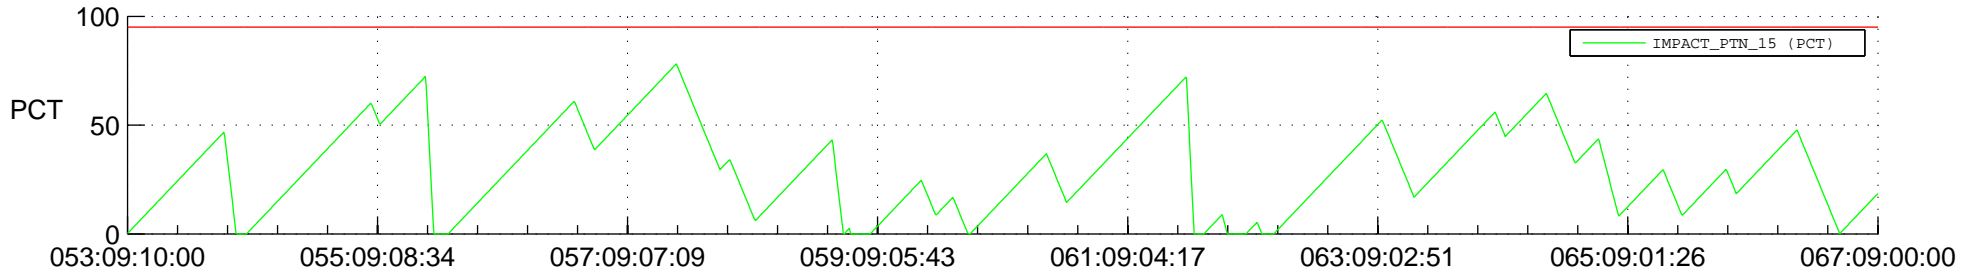

IMPACT_Percent_Full_Prediction