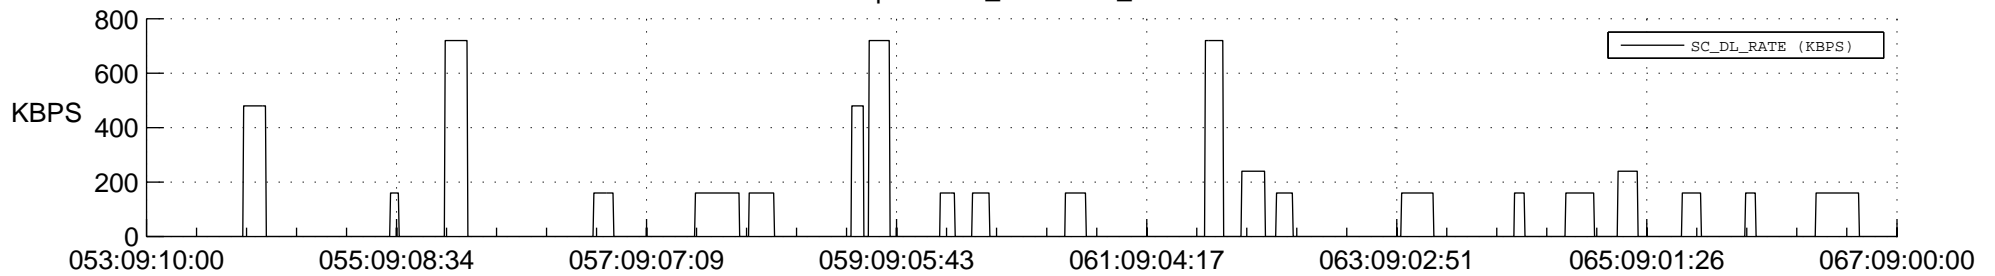

## Spacecraft\_DownLink\_Rate

Ground Time (2012:053:09:10:00.000 -2012:067:09:00:00.000)