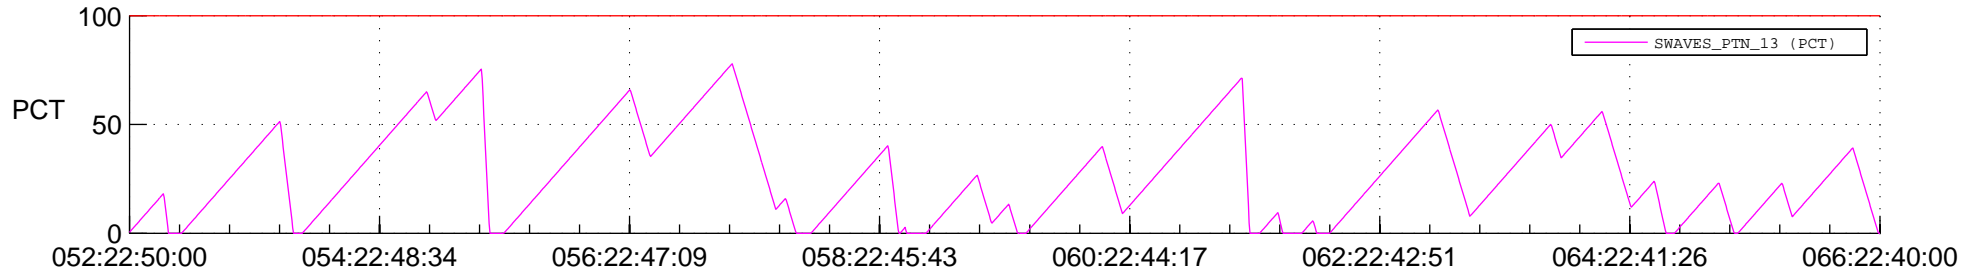

STEREO BEHIND SSR PCT Full Prediction

SWAVES_Percent_Full_Prediction

IMPACT_Percent_Full_Prediction

PLASTIC_Percent_Full_Prediction

Spacecraft_DownLink_Rate

Ground Time (2012:052:22:50:00.000 -2012:066:22:40:00.000)