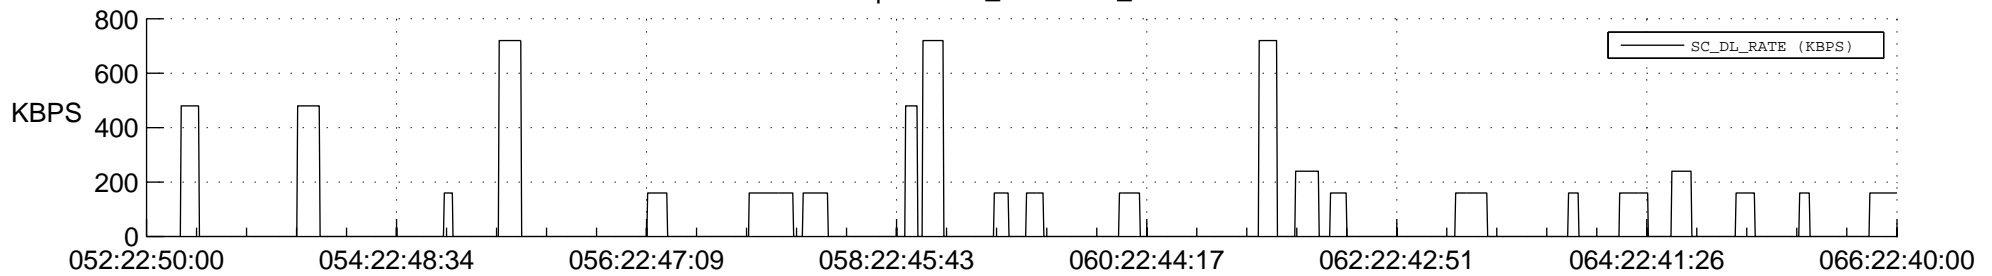

STEREO BEHIND SSR PCT Full Prediction

SWAVES_Percent_Full_Prediction

IMPACT_Percent_Full_Prediction

PLASTIC_Percent_Full_Prediction

Spacecraft_DownLink_Rate

Ground Time (2012:052:22:50:00.000 -2012:066:22:40:00.000)