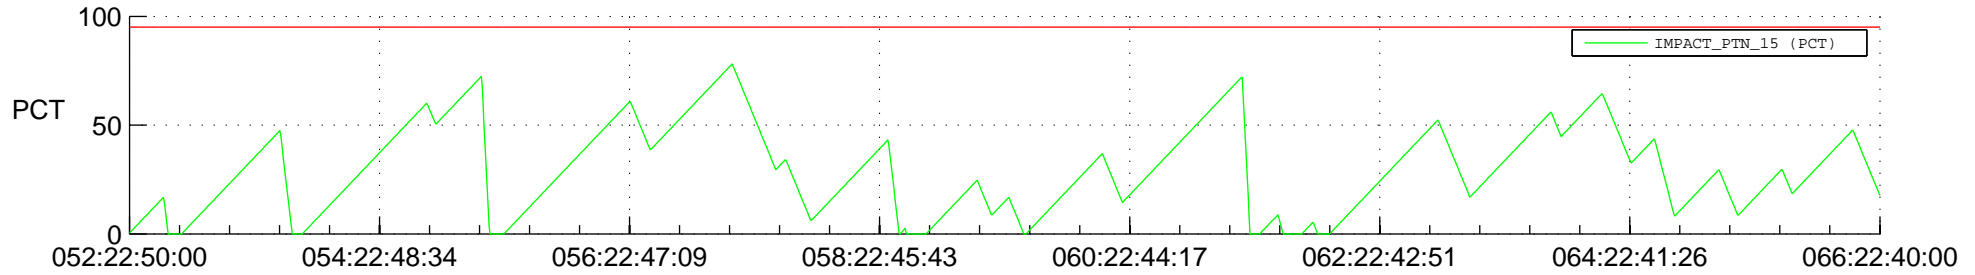

STEREO BEHIND SSR PCT Full Prediction

SWAVES_Percent_Full_Prediction

IMPACT_Percent_Full_Prediction

PLASTIC_Percent_Full_Prediction

Spacecraft_DownLink_Rate

Ground Time (2012:052:22:50:00.000 -2012:066:22:40:00.000)