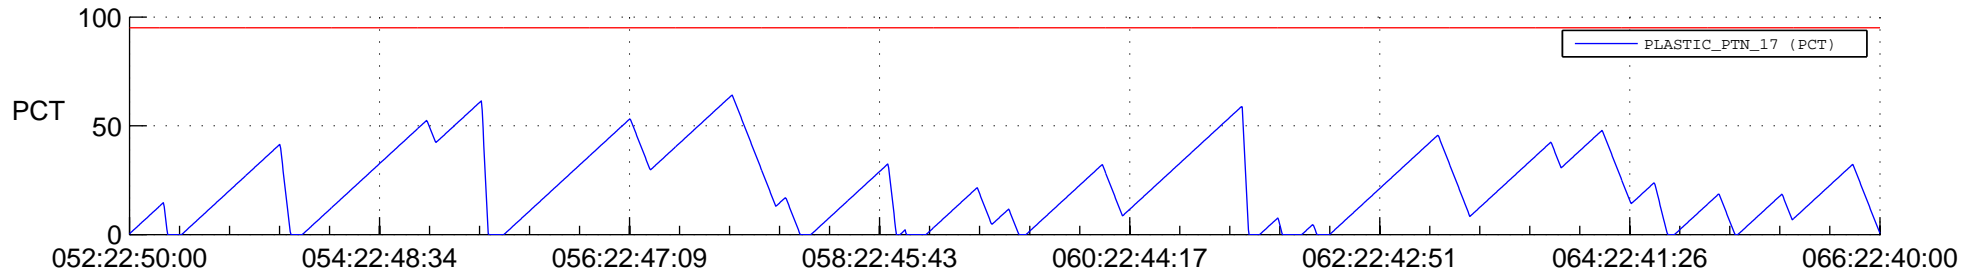

STEREO BEHIND SSR PCT Full Prediction

SWAVES_Percent_Full_Prediction

IMPACT_Percent_Full_Prediction

PLASTIC_Percent_Full_Prediction

Spacecraft_DownLink_Rate

Ground Time (2012:052:22:50:00.000 -2012:066:22:40:00.000)