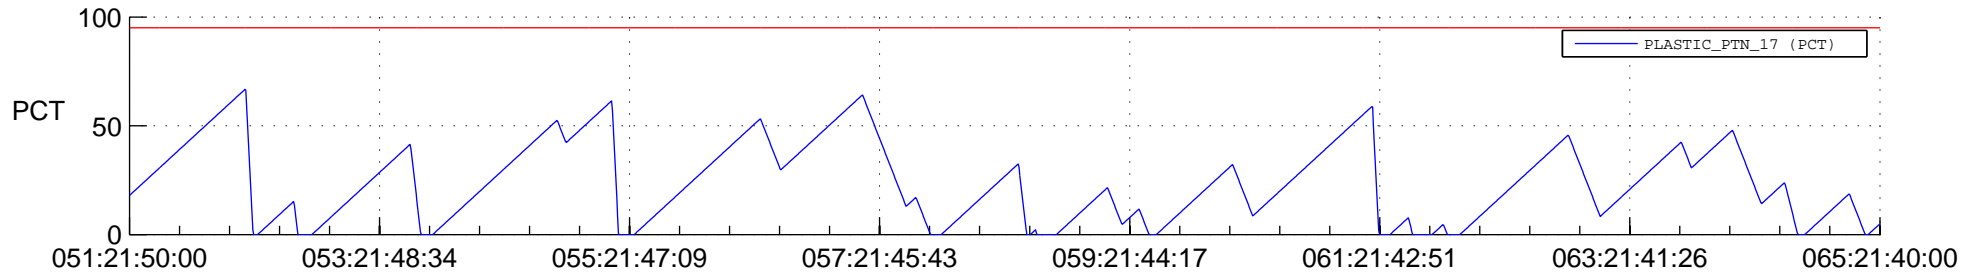

STEREO BEHIND SSR PCT Full Prediction

SWAVES_Percent_Full_Prediction

IMPACT_Percent_Full_Prediction

PLASTIC_Percent_Full_Prediction

Spacecraft_DownLink_Rate

Ground Time (2012:051:21:50:00.000 -2012:065:21:40:00.000)