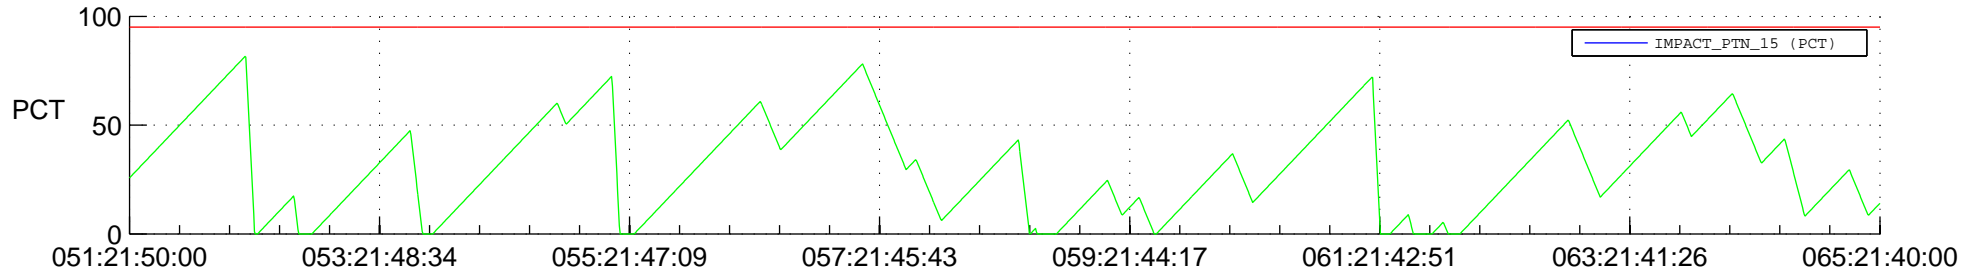

STEREO BEHIND SSR PCT Full Prediction

SWAVES_Percent_Full_Prediction

IMPACT_Percent_Full_Prediction

PLASTIC_Percent_Full_Prediction

Spacecraft_DownLink_Rate

Ground Time (2012:051:21:50:00.000 -2012:065:21:40:00.000)