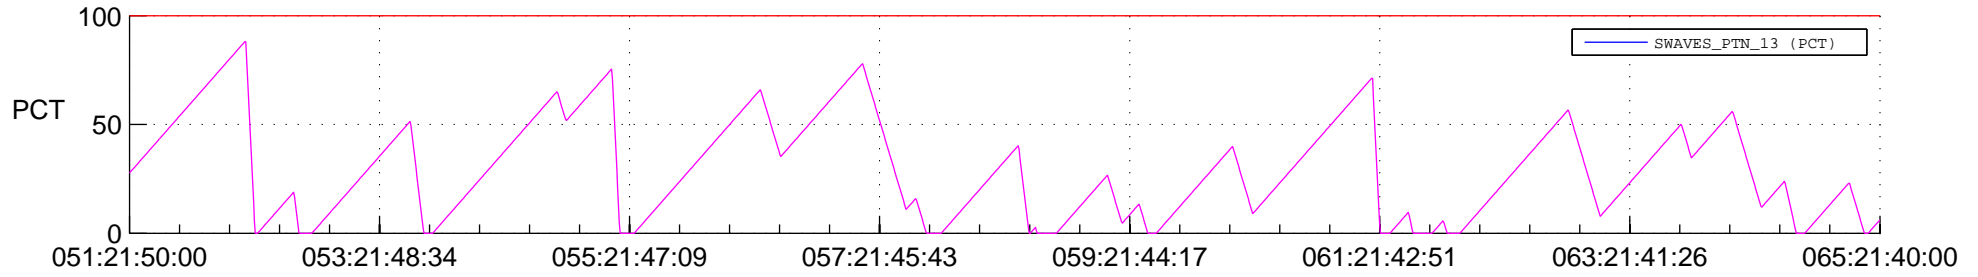

STEREO BEHIND SSR PCT Full Prediction

SWAVES_Percent_Full_Prediction

IMPACT_Percent_Full_Prediction

PLASTIC_Percent_Full_Prediction

Spacecraft_DownLink_Rate

Ground Time (2012:051:21:50:00.000 -2012:065:21:40:00.000)