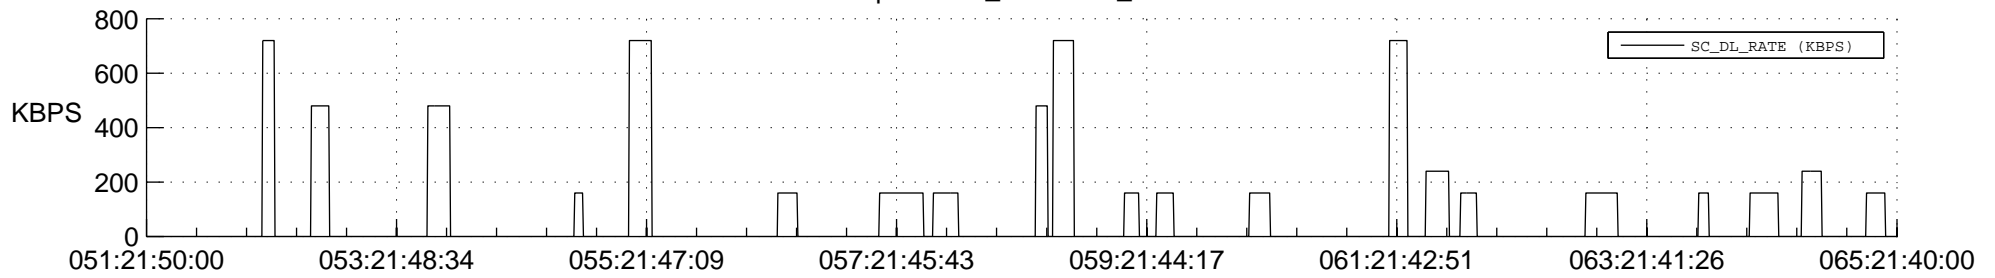

STEREO BEHIND SSR PCT Full Prediction

SWAVES_Percent_Full_Prediction

IMPACT_Percent_Full_Prediction

PLASTIC_Percent_Full_Prediction

Spacecraft_DownLink_Rate

Ground Time (2012:051:21:50:00.000 -2012:065:21:40:00.000)