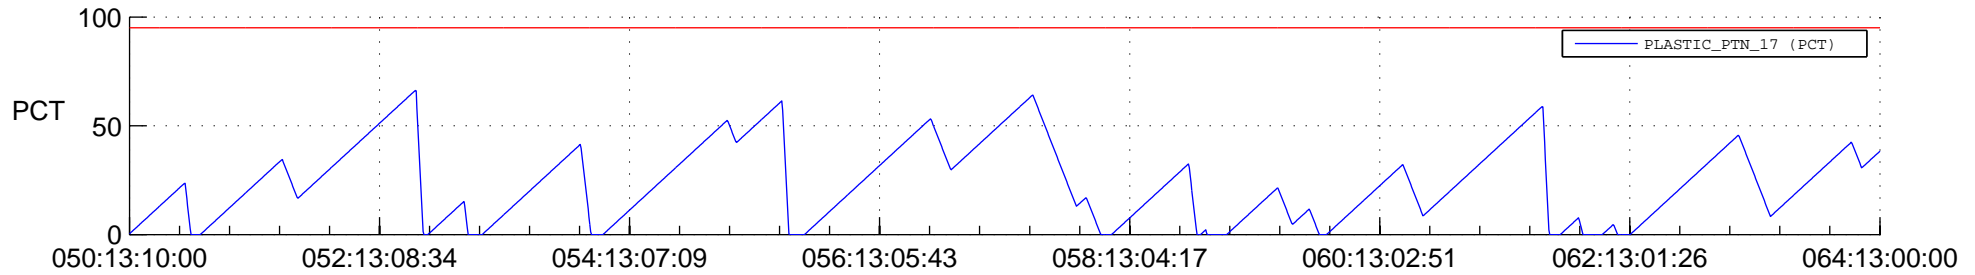

STEREO BEHIND SSR PCT Full Prediction

SWAVES_Percent_Full_Prediction

IMPACT_Percent_Full_Prediction

PLASTIC_Percent_Full_Prediction

Spacecraft_DownLink_Rate

Ground Time (2012:050:13:10:00.000 -2012:064:13:00:00.000)