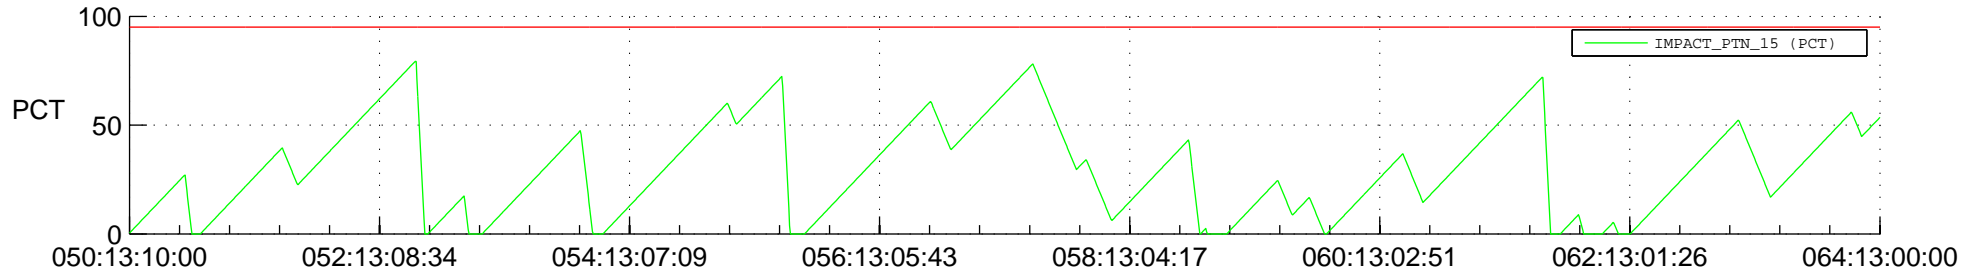

STEREO BEHIND SSR PCT Full Prediction

SWAVES_Percent_Full_Prediction

IMPACT_Percent_Full_Prediction

PLASTIC_Percent_Full_Prediction

Spacecraft_DownLink_Rate

Ground Time (2012:050:13:10:00.000 -2012:064:13:00:00.000)