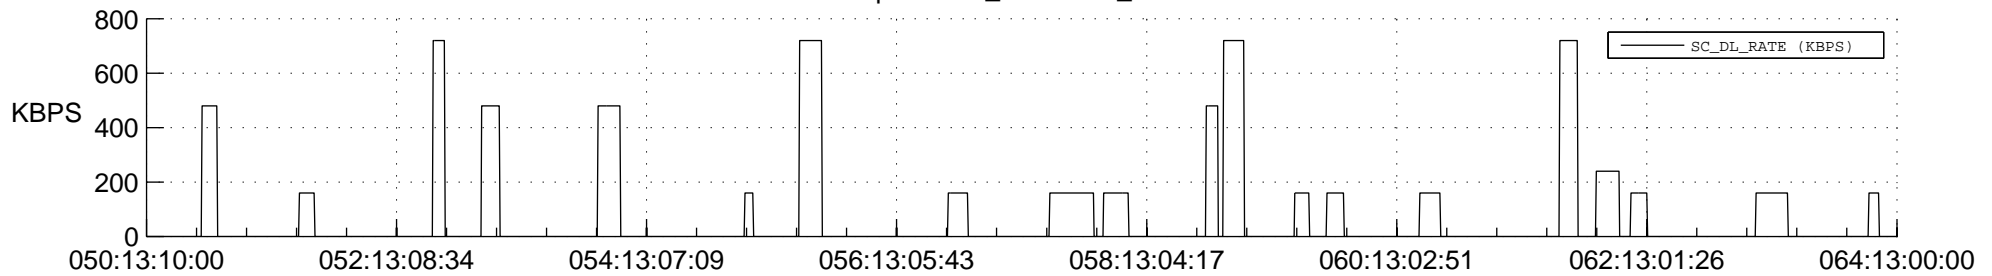

STEREO BEHIND SSR PCT Full Prediction

SWAVES_Percent_Full_Prediction

IMPACT_Percent_Full_Prediction

PLASTIC_Percent_Full_Prediction

Spacecraft_DownLink_Rate

Ground Time (2012:050:13:10:00.000 -2012:064:13:00:00.000)