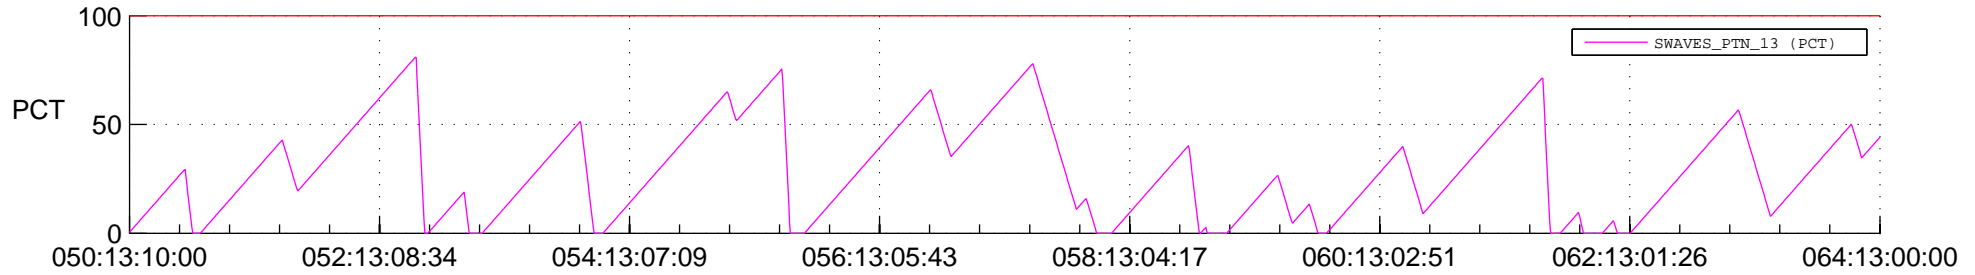

STEREO BEHIND SSR PCT Full Prediction

SWAVES_Percent_Full_Prediction

IMPACT_Percent_Full_Prediction

PLASTIC_Percent_Full_Prediction

Spacecraft_DownLink_Rate

Ground Time (2012:050:13:10:00.000 -2012:064:13:00:00.000)