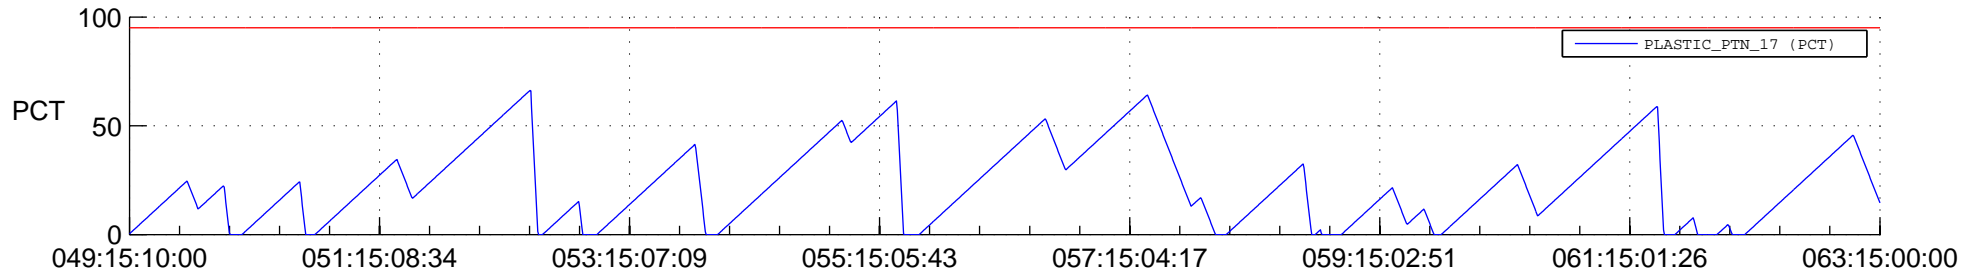

STEREO BEHIND SSR PCT Full Prediction

SWAVES_Percent_Full_Prediction

IMPACT_Percent_Full_Prediction

PLASTIC_Percent_Full_Prediction

Spacecraft_DownLink_Rate