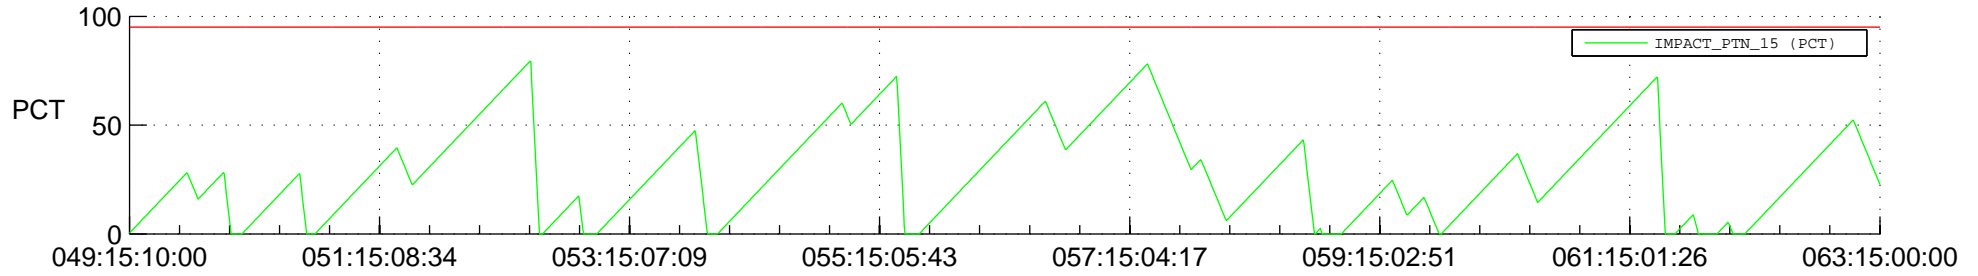

STEREO BEHIND SSR PCT Full Prediction

SWAVES_Percent_Full_Prediction

IMPACT_Percent_Full_Prediction

PLASTIC_Percent_Full_Prediction

Spacecraft_DownLink_Rate