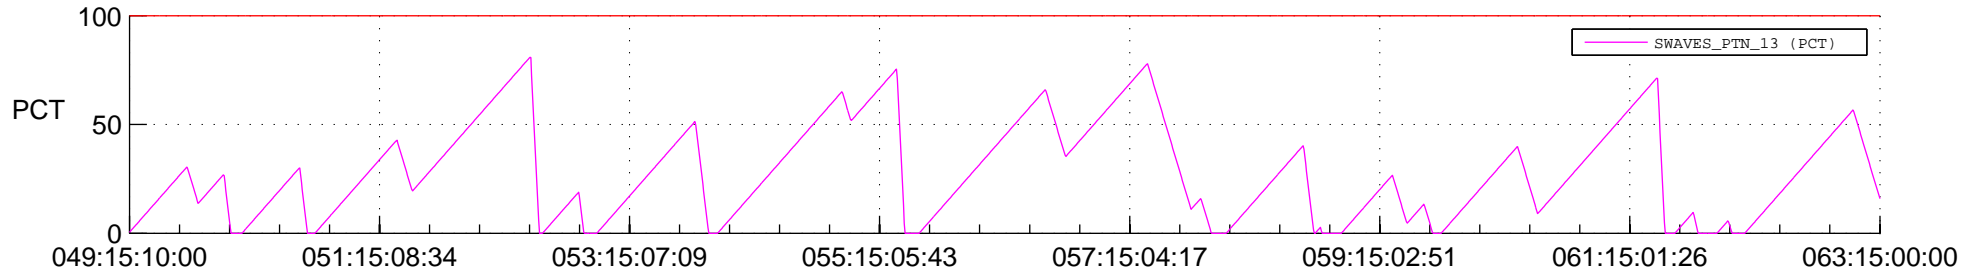

STEREO BEHIND SSR PCT Full Prediction

SWAVES_Percent_Full_Prediction

IMPACT_Percent_Full_Prediction

PLASTIC_Percent_Full_Prediction

Spacecraft_DownLink_Rate