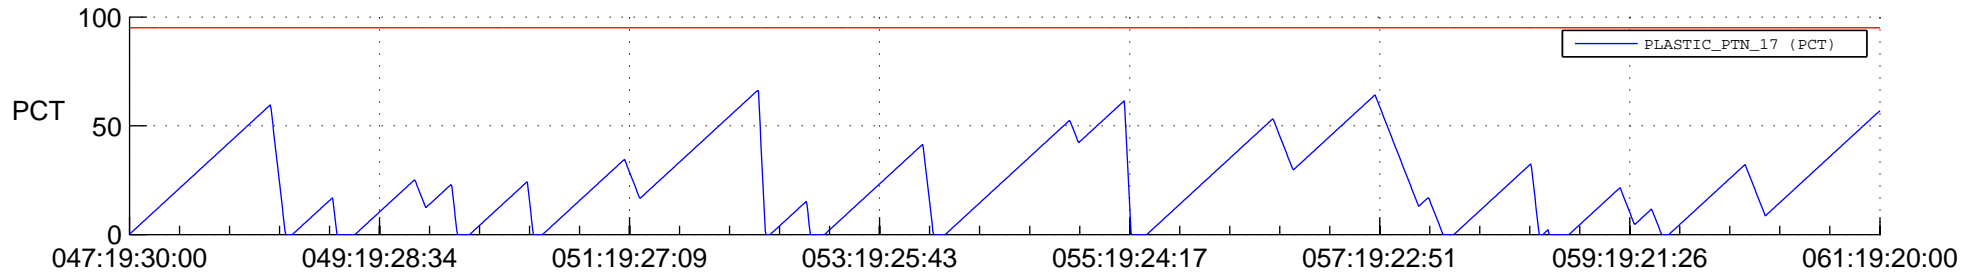

STEREO BEHIND SSR PCT Full Prediction

SWAVES_Percent_Full_Prediction

IMPACT_Percent_Full_Prediction

PLASTIC_Percent_Full_Prediction

Spacecraft_DownLink_Rate

Ground Time (2012:047:19:30:00.000 -2012:061:19:20:00.000)