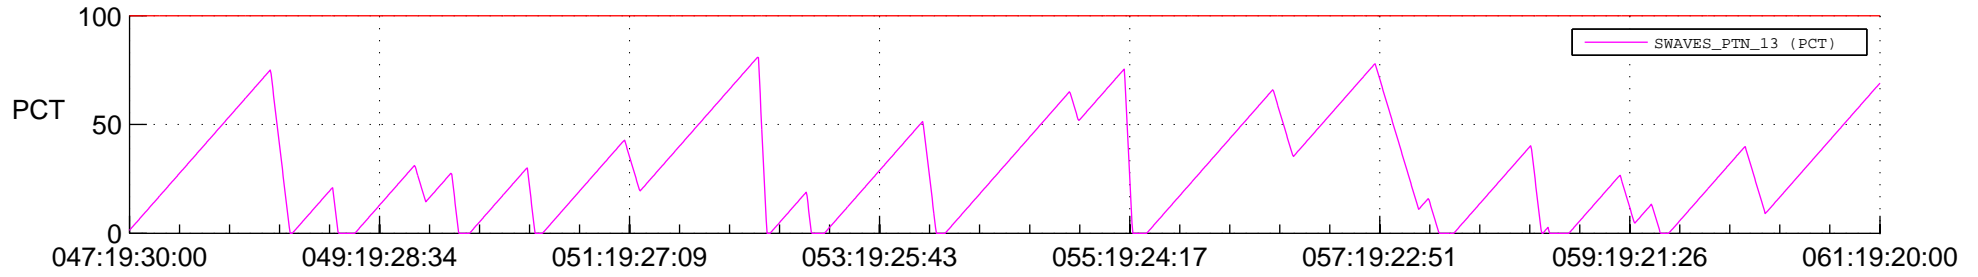

STEREO BEHIND SSR PCT Full Prediction

SWAVES_Percent_Full_Prediction

IMPACT_Percent_Full_Prediction

PLASTIC_Percent_Full_Prediction

Spacecraft_DownLink_Rate

Ground Time (2012:047:19:30:00.000 -2012:061:19:20:00.000)