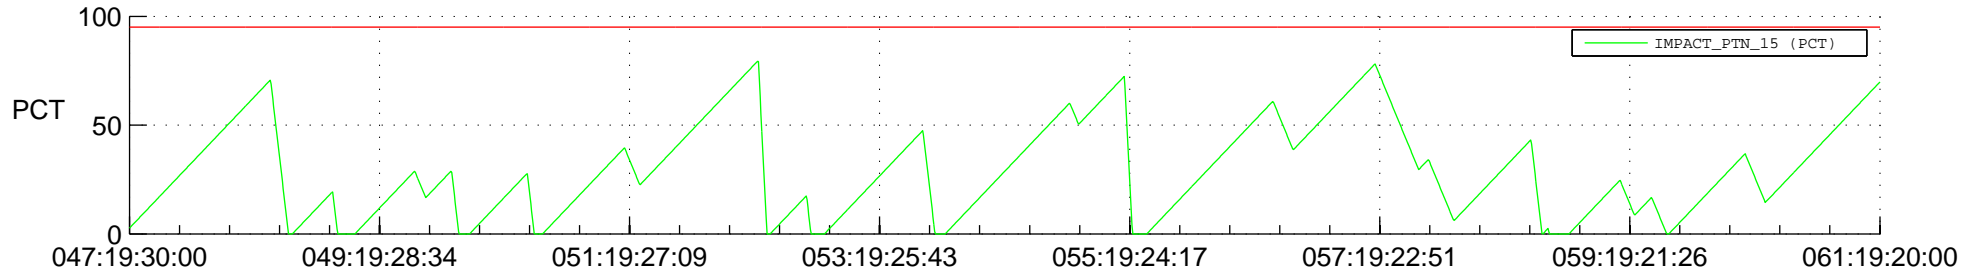

STEREO BEHIND SSR PCT Full Prediction

SWAVES_Percent_Full_Prediction

IMPACT_Percent_Full_Prediction

PLASTIC_Percent_Full_Prediction

Spacecraft_DownLink_Rate

Ground Time (2012:047:19:30:00.000 -2012:061:19:20:00.000)