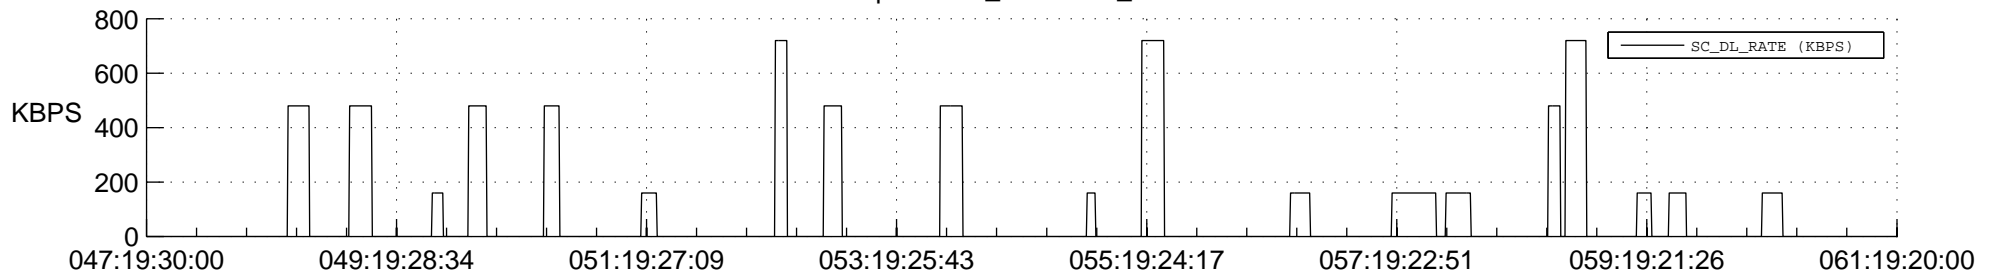

STEREO BEHIND SSR PCT Full Prediction

SWAVES_Percent_Full_Prediction

IMPACT_Percent_Full_Prediction

PLASTIC_Percent_Full_Prediction

Spacecraft_DownLink_Rate

Ground Time (2012:047:19:30:00.000 -2012:061:19:20:00.000)