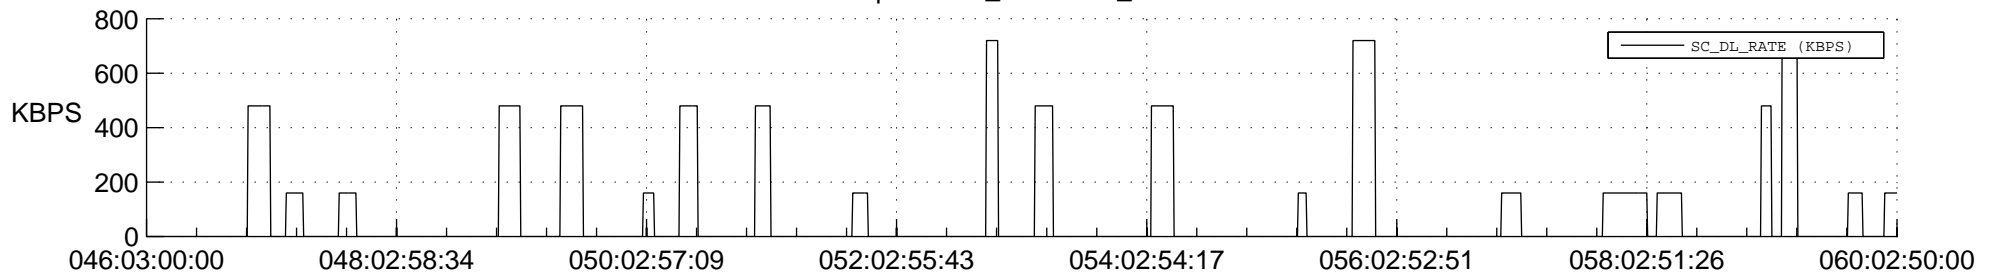

STEREO BEHIND SSR PCT Full Prediction

SWAVES_Percent_Full_Prediction

IMPACT_Percent_Full_Prediction

PLASTIC_Percent_Full_Prediction

Spacecraft_DownLink_Rate

Ground Time (2012:046:03:00:00.000 -2012:060:02:50:00.000)