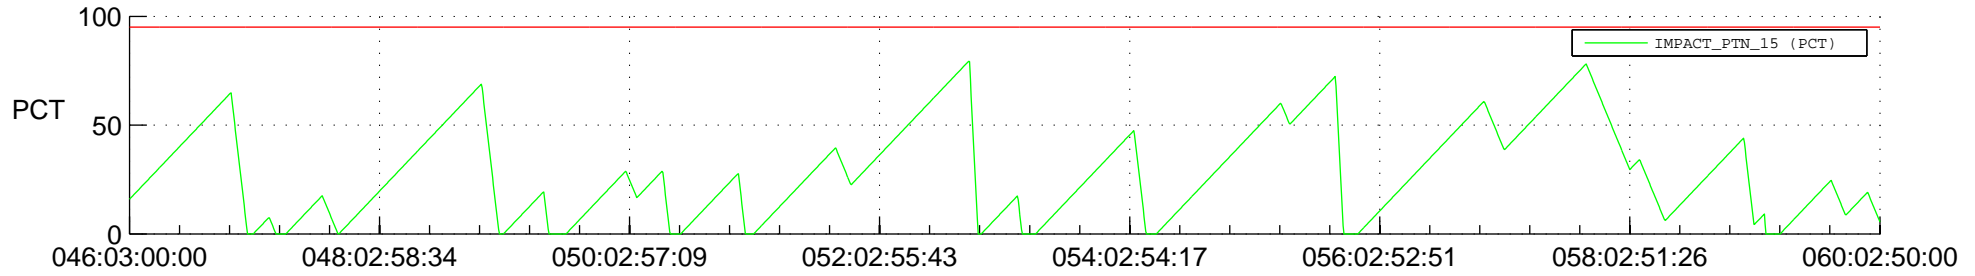

STEREO BEHIND SSR PCT Full Prediction

SWAVES_Percent_Full_Prediction

IMPACT_Percent_Full_Prediction

PLASTIC_Percent_Full_Prediction

Spacecraft_DownLink_Rate

Ground Time (2012:046:03:00:00.000 -2012:060:02:50:00.000)