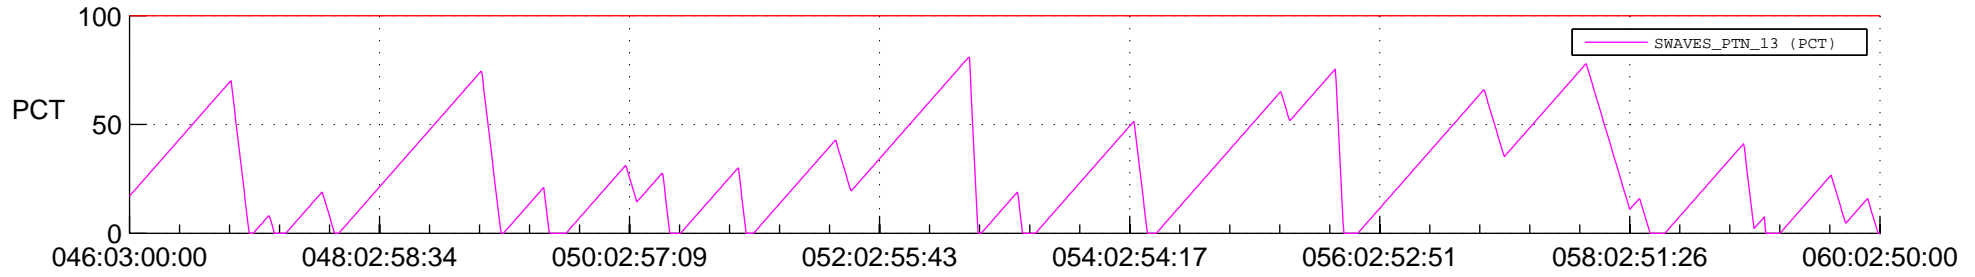

STEREO BEHIND SSR PCT Full Prediction

SWAVES_Percent_Full_Prediction

IMPACT_Percent_Full_Prediction

PLASTIC_Percent_Full_Prediction

Spacecraft_DownLink_Rate

Ground Time (2012:046:03:00:00.000 -2012:060:02:50:00.000)