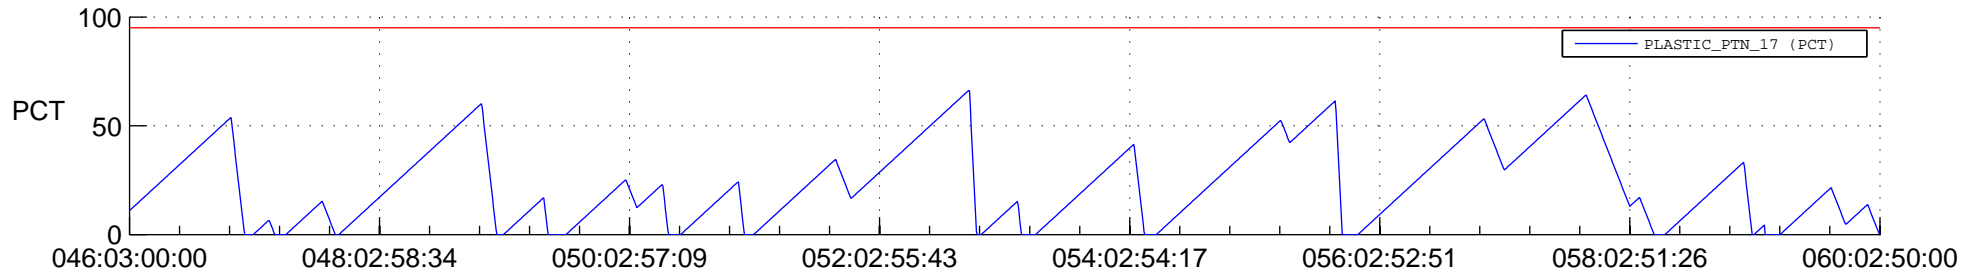

STEREO BEHIND SSR PCT Full Prediction

SWAVES_Percent_Full_Prediction

IMPACT_Percent_Full_Prediction

PLASTIC_Percent_Full_Prediction

Spacecraft_DownLink_Rate

Ground Time (2012:046:03:00:00.000 -2012:060:02:50:00.000)