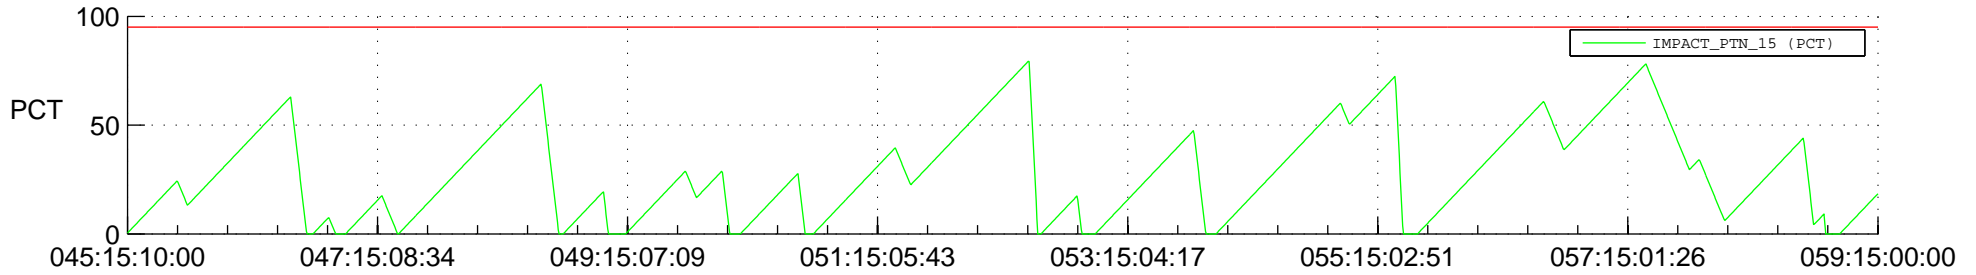

STEREO BEHIND SSR PCT Full Prediction

SWAVES_Percent_Full_Prediction

IMPACT_Percent_Full_Prediction

PLASTIC_Percent_Full_Prediction

Spacecraft_DownLink_Rate