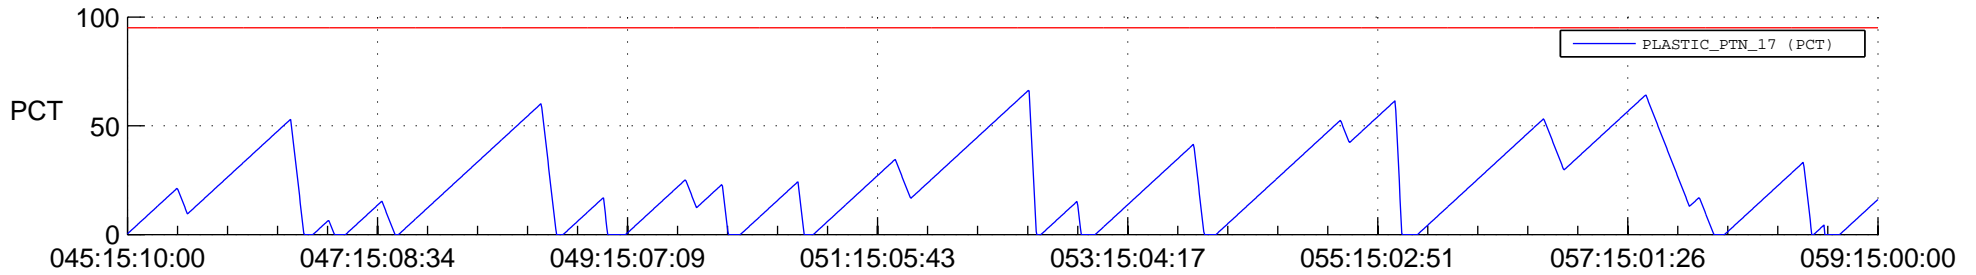

STEREO BEHIND SSR PCT Full Prediction

SWAVES_Percent_Full_Prediction

IMPACT_Percent_Full_Prediction

PLASTIC_Percent_Full_Prediction

Spacecraft_DownLink_Rate