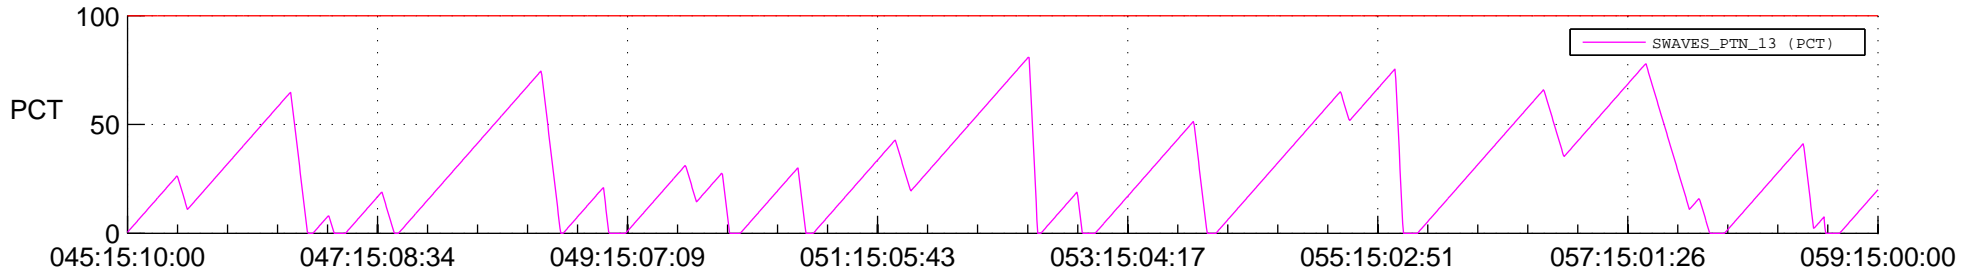

STEREO BEHIND SSR PCT Full Prediction

SWAVES_Percent_Full_Prediction

IMPACT_Percent_Full_Prediction

PLASTIC_Percent_Full_Prediction

Spacecraft_DownLink_Rate