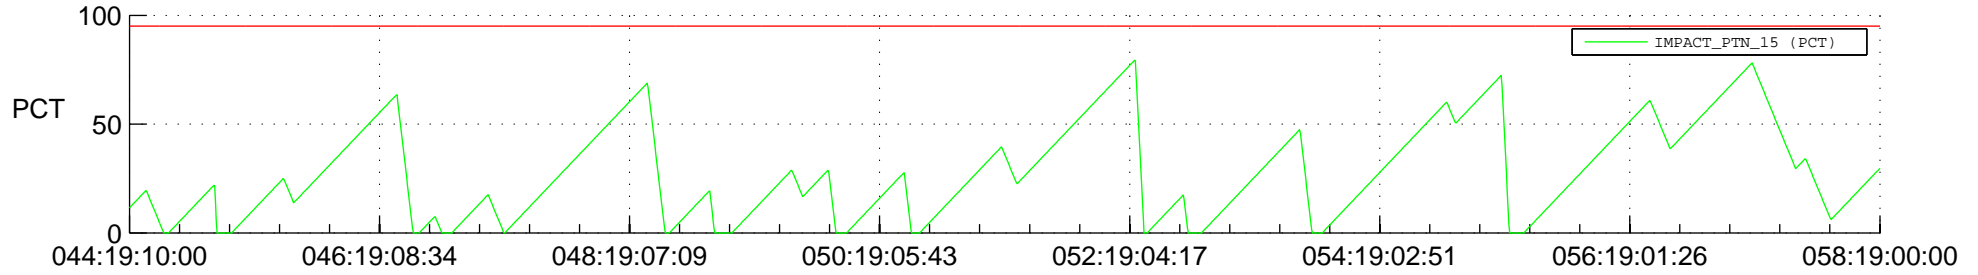

STEREO BEHIND SSR PCT Full Prediction

SWAVES_Percent_Full_Prediction

IMPACT_Percent_Full_Prediction

PLASTIC_Percent_Full_Prediction

Spacecraft_DownLink_Rate

Ground Time (2012:044:19:10:00.000 -2012:058:19:00:00.000)