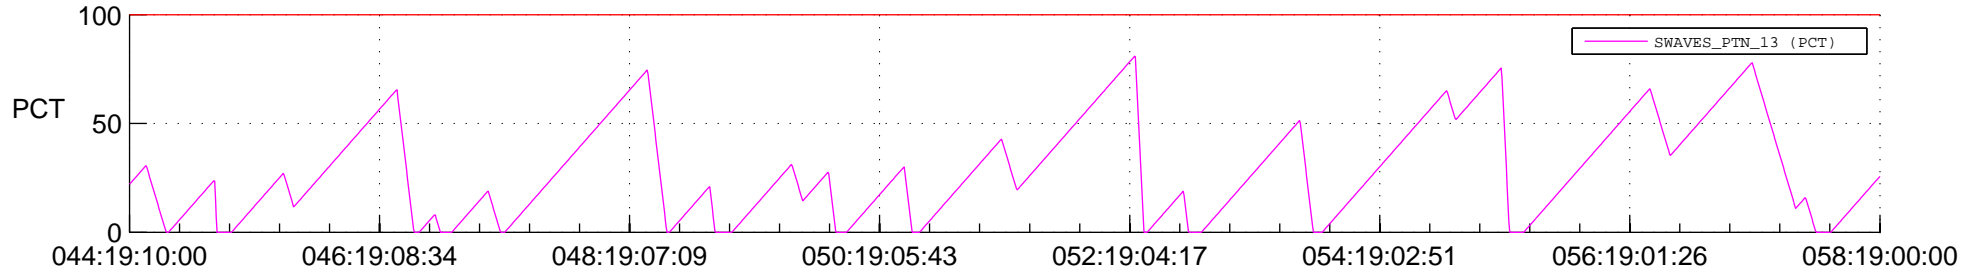

STEREO BEHIND SSR PCT Full Prediction

SWAVES_Percent_Full_Prediction

IMPACT_Percent_Full_Prediction

PLASTIC_Percent_Full_Prediction

Spacecraft_DownLink_Rate

Ground Time (2012:044:19:10:00.000 -2012:058:19:00:00.000)