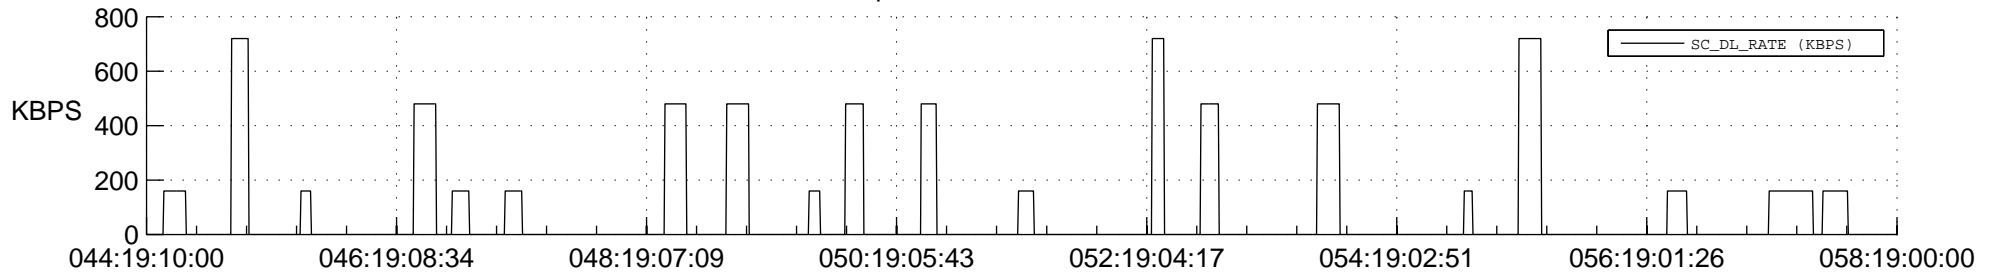

STEREO BEHIND SSR PCT Full Prediction

SWAVES_Percent_Full_Prediction

IMPACT_Percent_Full_Prediction

PLASTIC_Percent_Full_Prediction

Spacecraft_DownLink_Rate

Ground Time (2012:044:19:10:00.000 -2012:058:19:00:00.000)