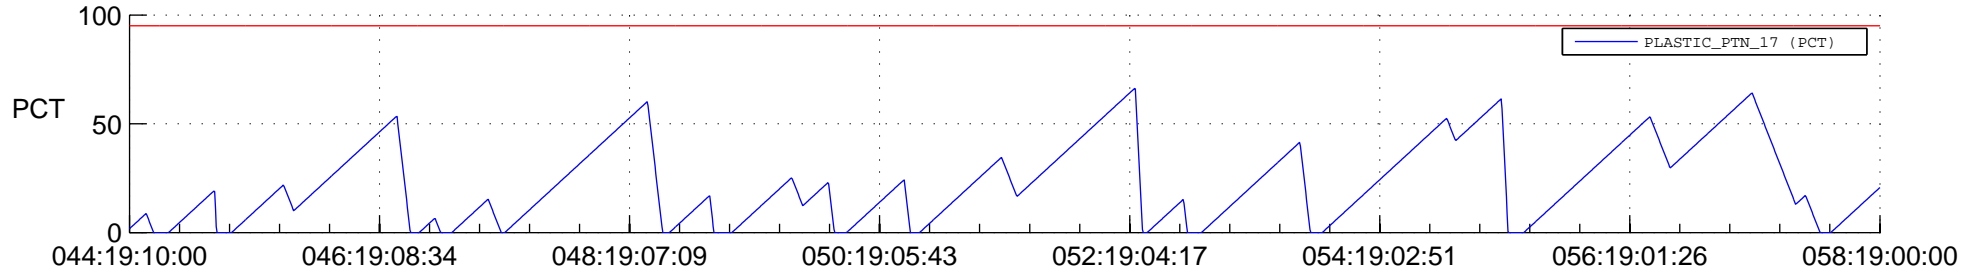

STEREO BEHIND SSR PCT Full Prediction

SWAVES_Percent_Full_Prediction

IMPACT_Percent_Full_Prediction

PLASTIC_Percent_Full_Prediction

Spacecraft_DownLink_Rate

Ground Time (2012:044:19:10:00.000 -2012:058:19:00:00.000)