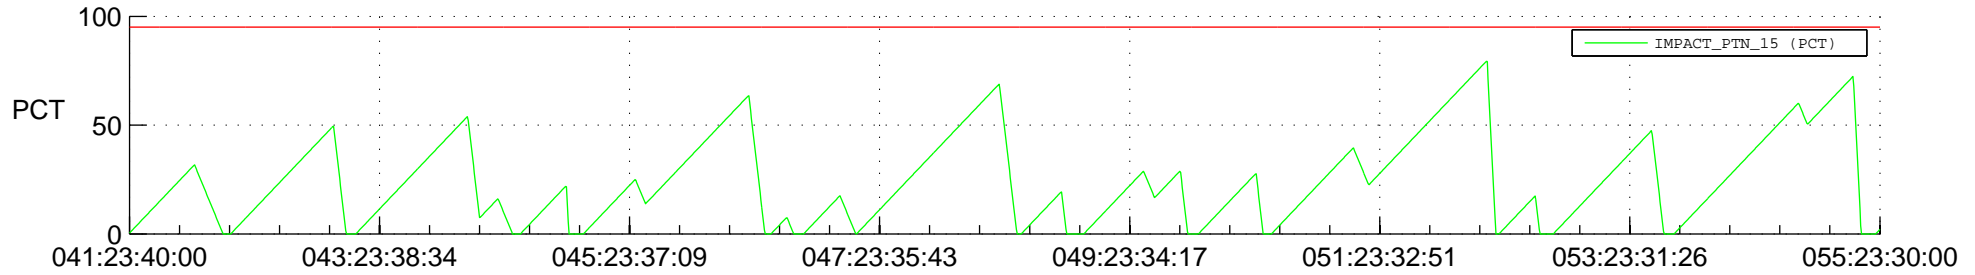

STEREO BEHIND SSR PCT Full Prediction

SWAVES_Percent_Full_Prediction

IMPACT_Percent_Full_Prediction

PLASTIC_Percent_Full_Prediction

Spacecraft_DownLink_Rate