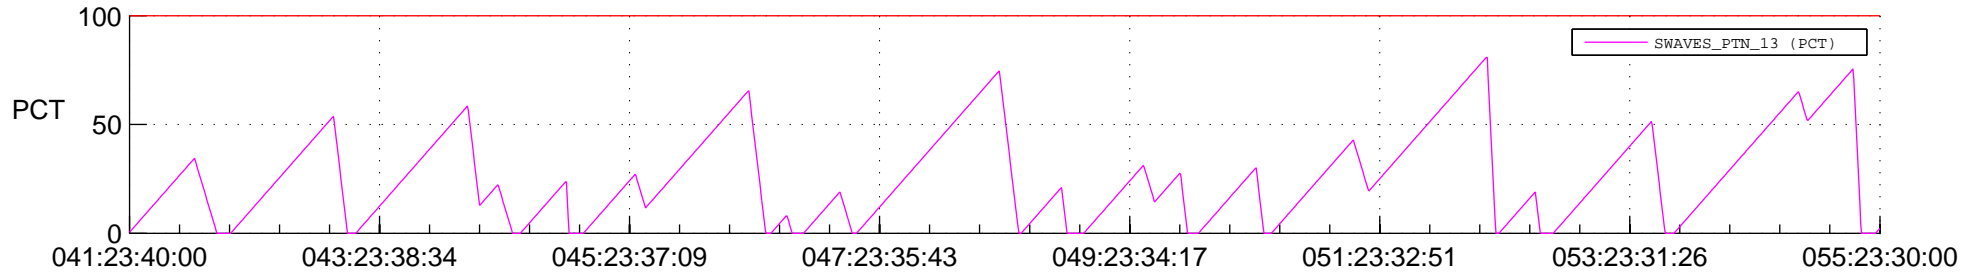

STEREO BEHIND SSR PCT Full Prediction

SWAVES_Percent_Full_Prediction

IMPACT_Percent_Full_Prediction

PLASTIC_Percent_Full_Prediction

Spacecraft_DownLink_Rate