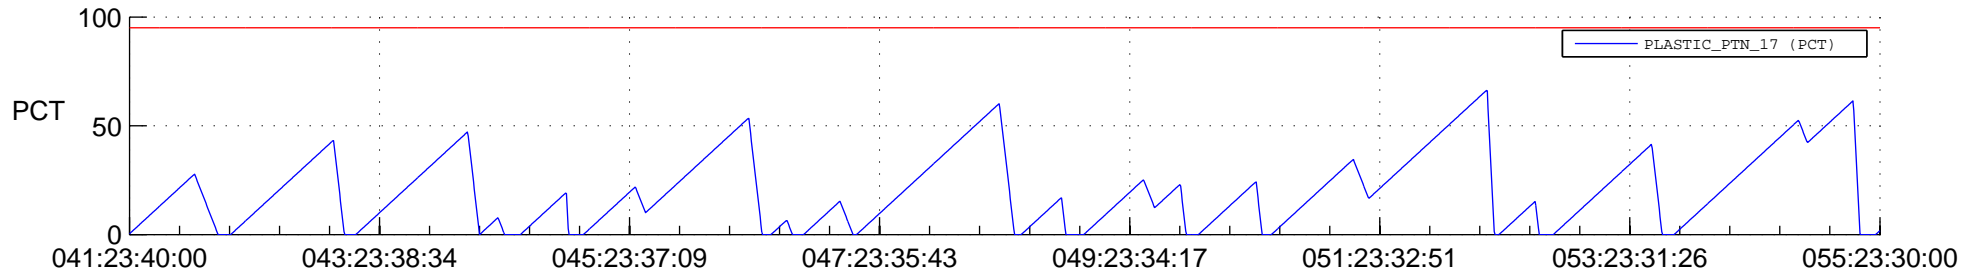

STEREO BEHIND SSR PCT Full Prediction

SWAVES_Percent_Full_Prediction

IMPACT_Percent_Full_Prediction

PLASTIC_Percent_Full_Prediction

Spacecraft_DownLink_Rate