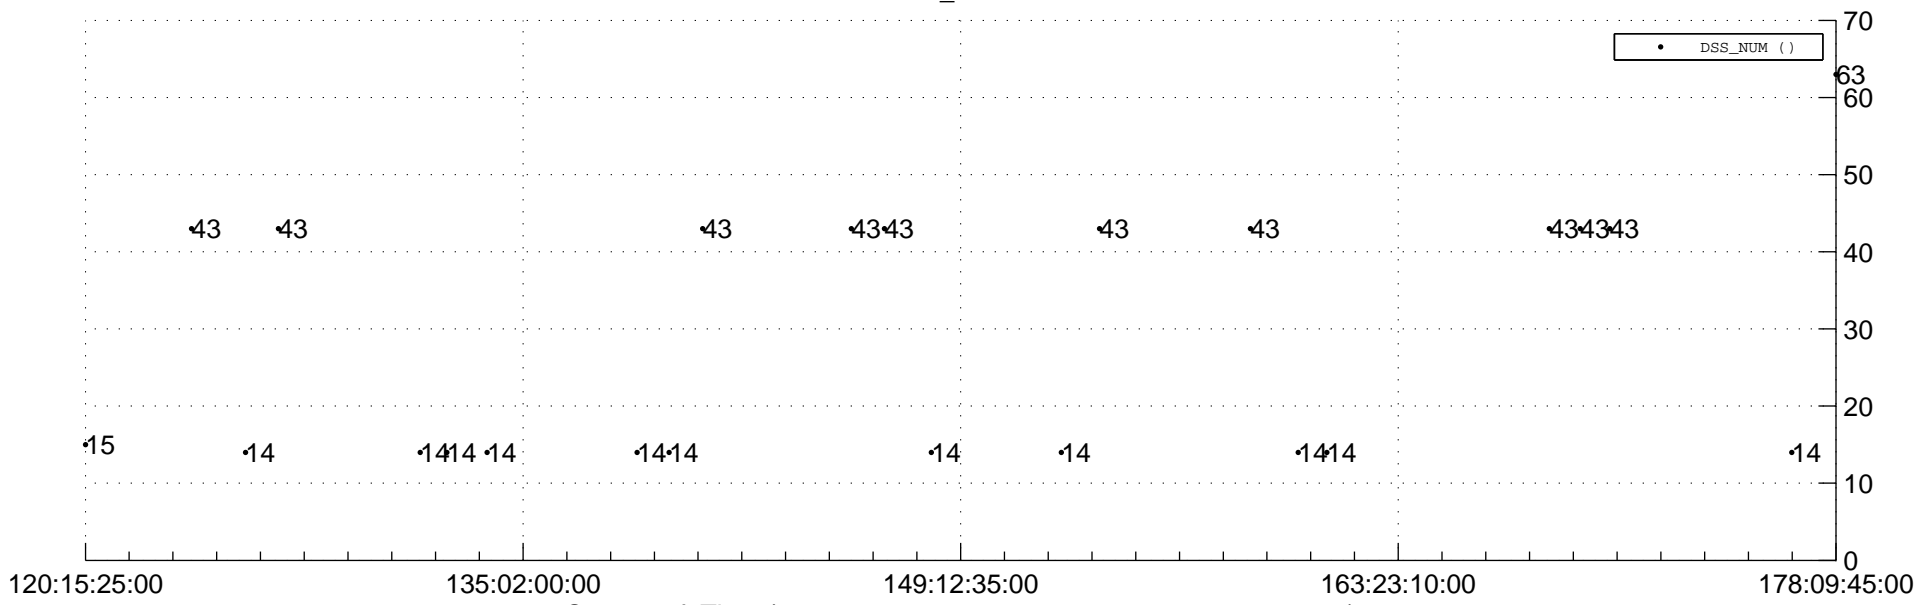

STEREO BEHIND Downlink Performance 2015:241

Number_of_Dropped_Frame

DSS_Station

Spacecraft Time (2015:120:15:25:00.000 - 2015:178:09:45:00.000)

/disks/d81/project/stereo/mops/assessment/behind/automation/output/engdump/yesterdaily/behind_dp_2015_241.csv