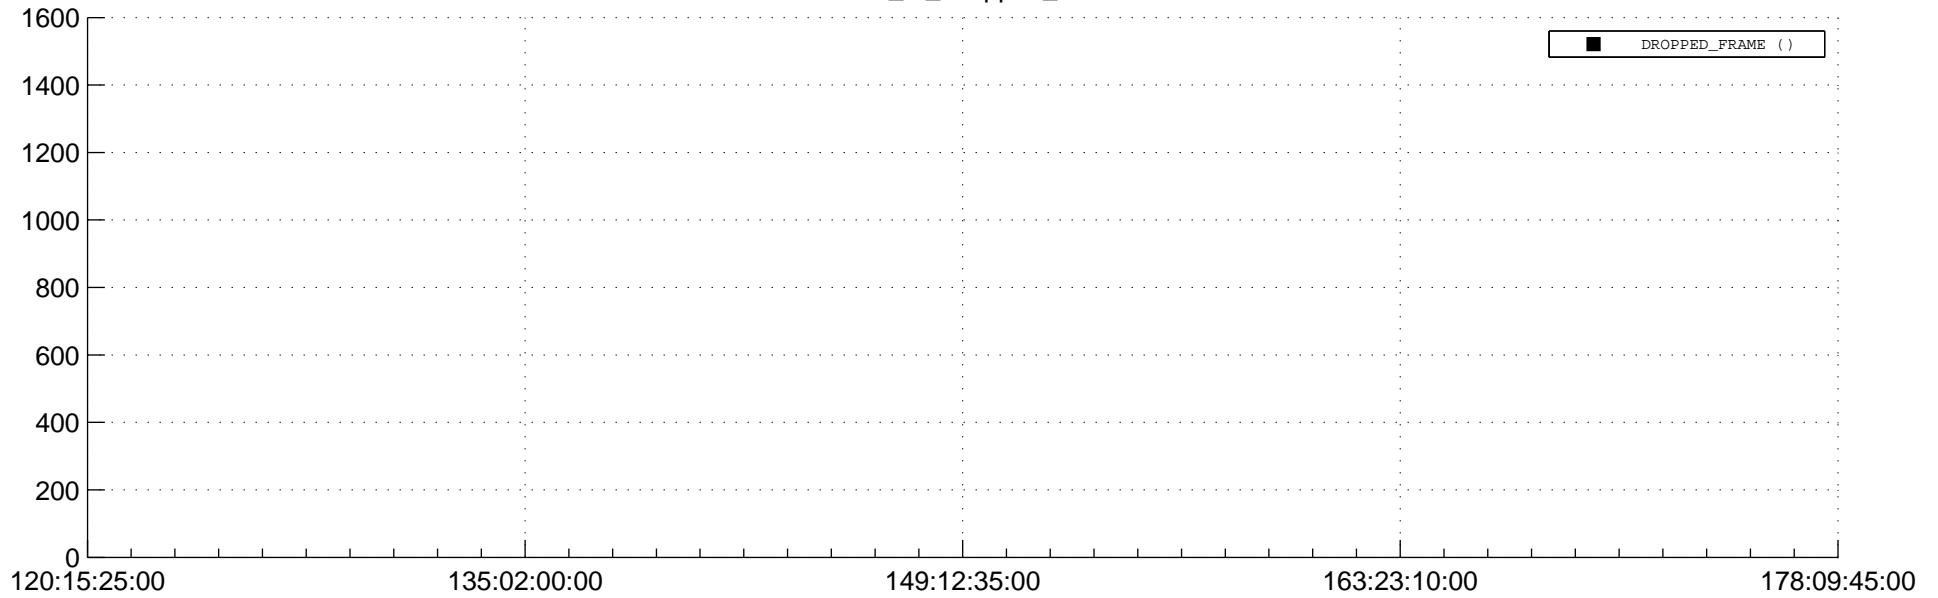

STEREO BEHIND Downlink Performance 2015:203

Number_of_Dropped_Frame

DSS_Station