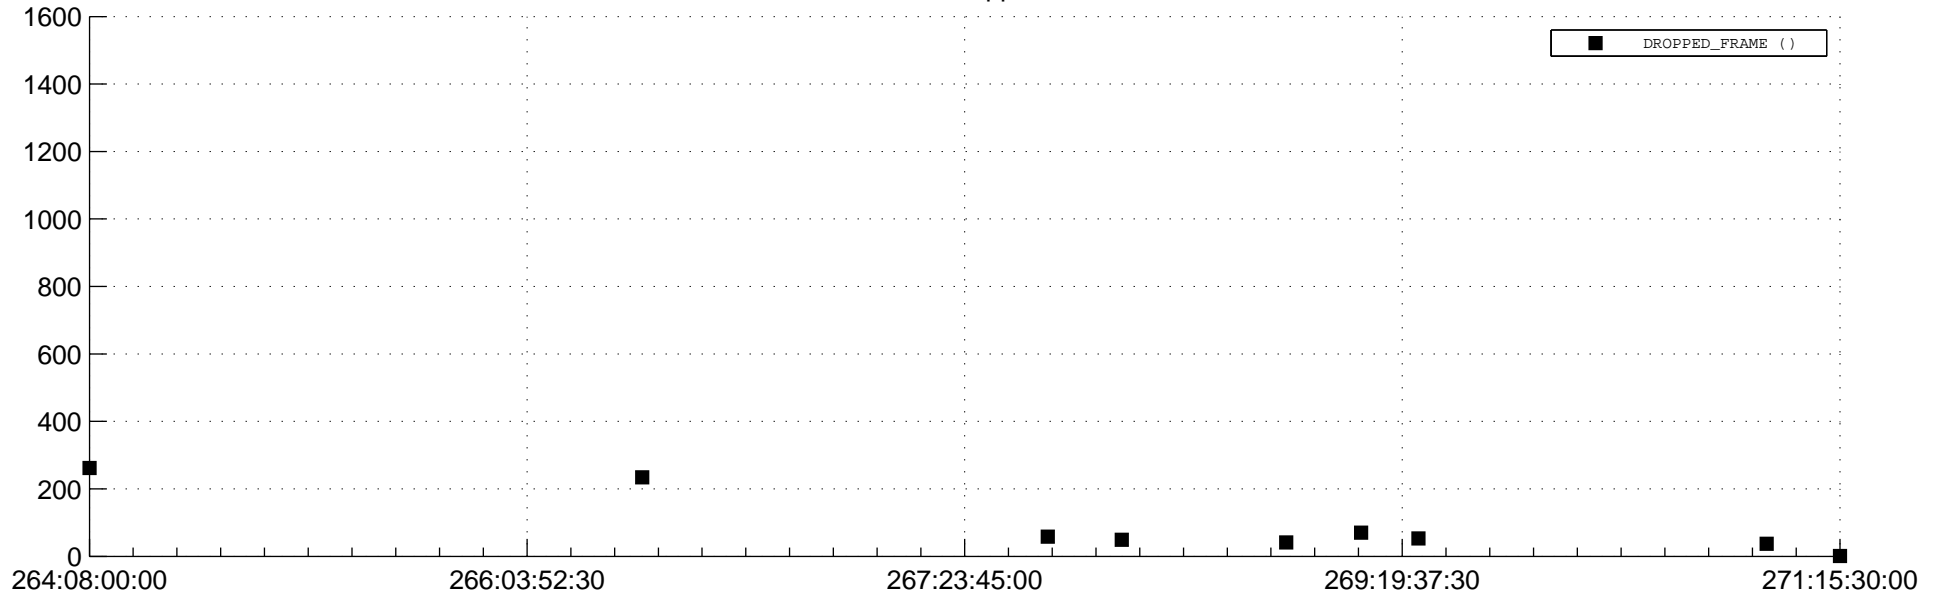

STEREO BEHIND Downlink Performance 2014:353

Number_of_Dropped_Frame

DSS_Station