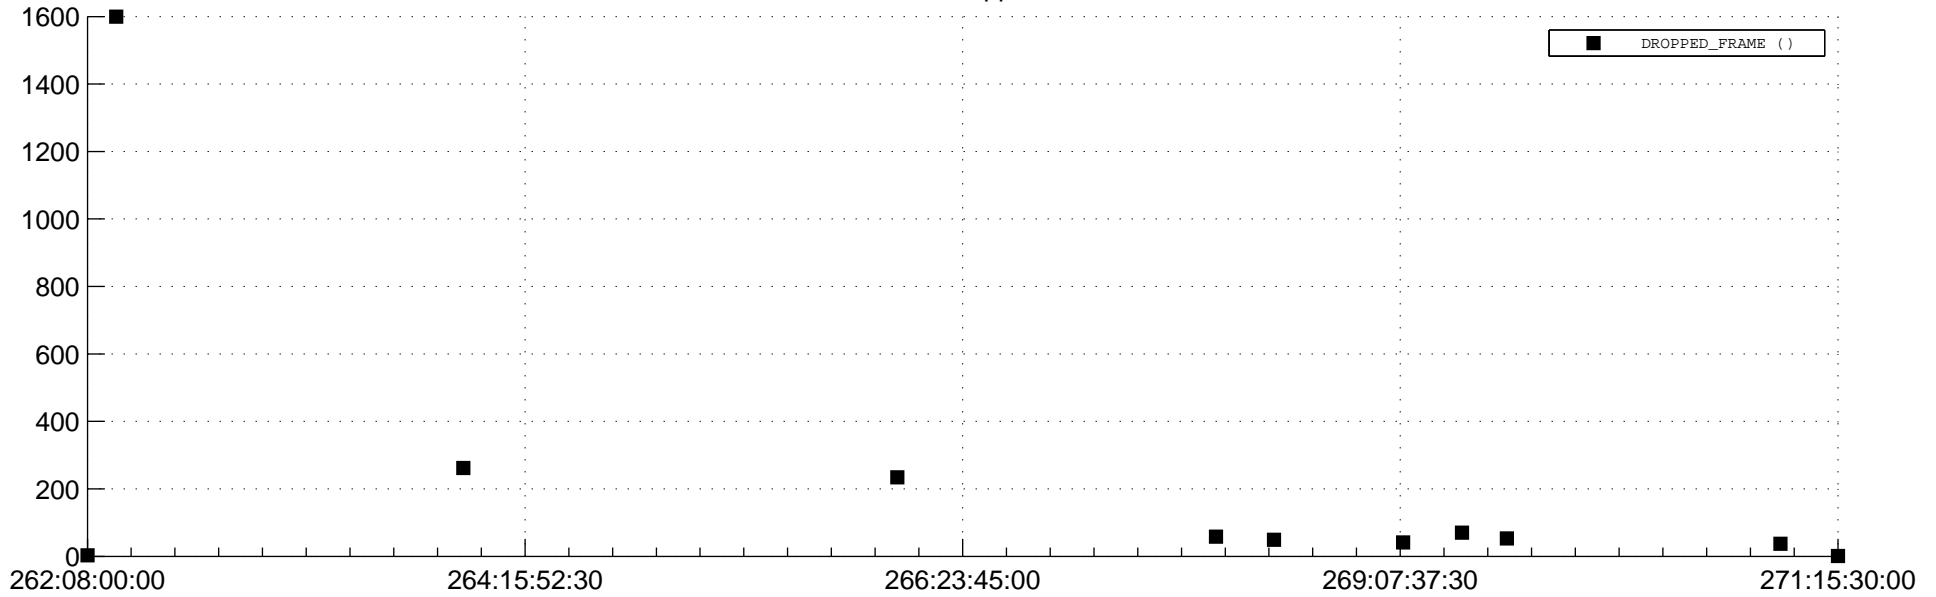

STEREO BEHIND Downlink Performance 2014:352

Number_of_Dropped_Frame

DSS_Station