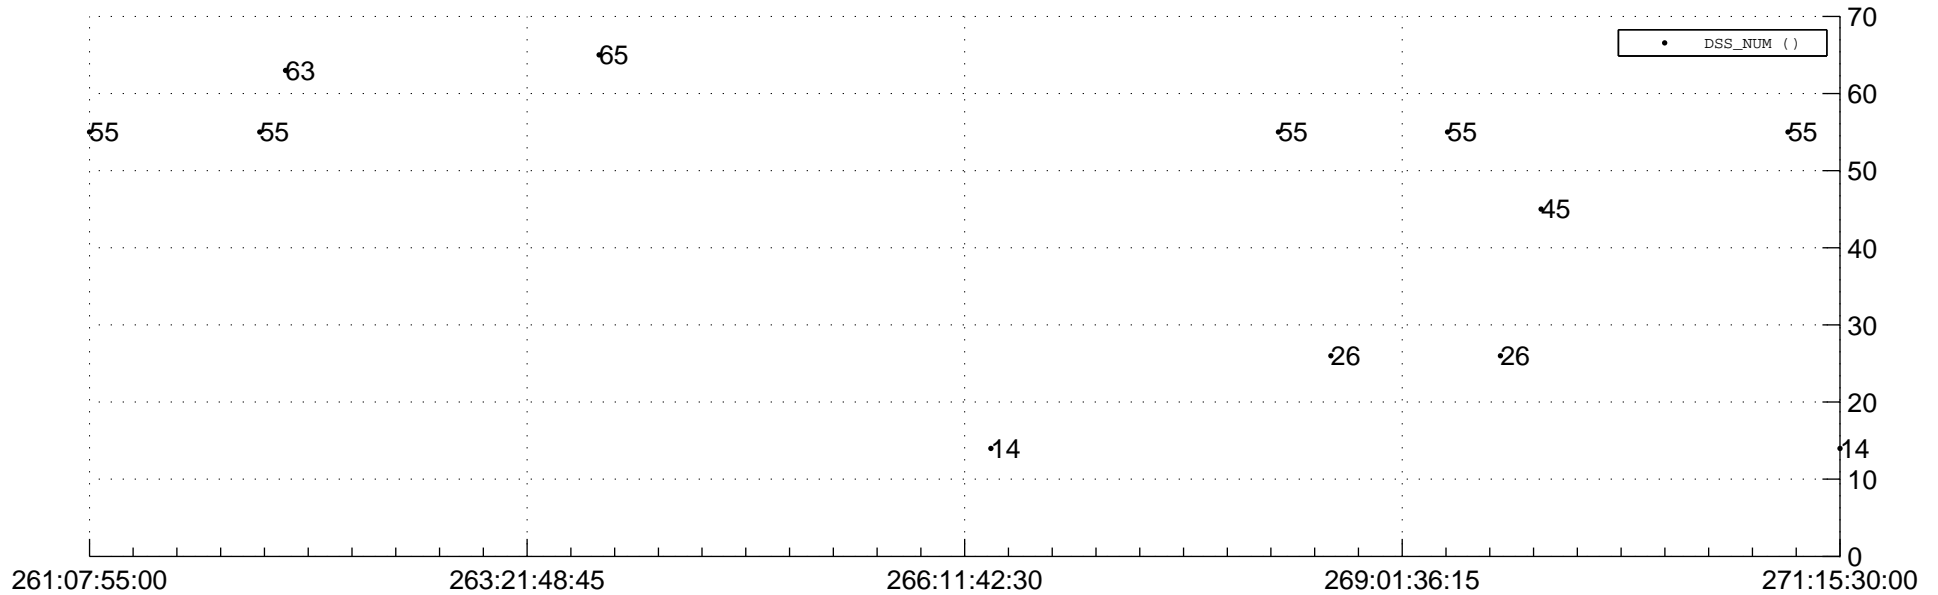

STEREO BEHIND Downlink Performance 2014:351

Number_of_Dropped_Frame

DSS_Station

Spacecraft Time (2014:261:07:55:00.000 -2014:271:15:30:00.000)

/disks/d81/project/stereo/mops/assessment/behind/automation/output/engdump/yesterday/behind_dp_2014_351.csv