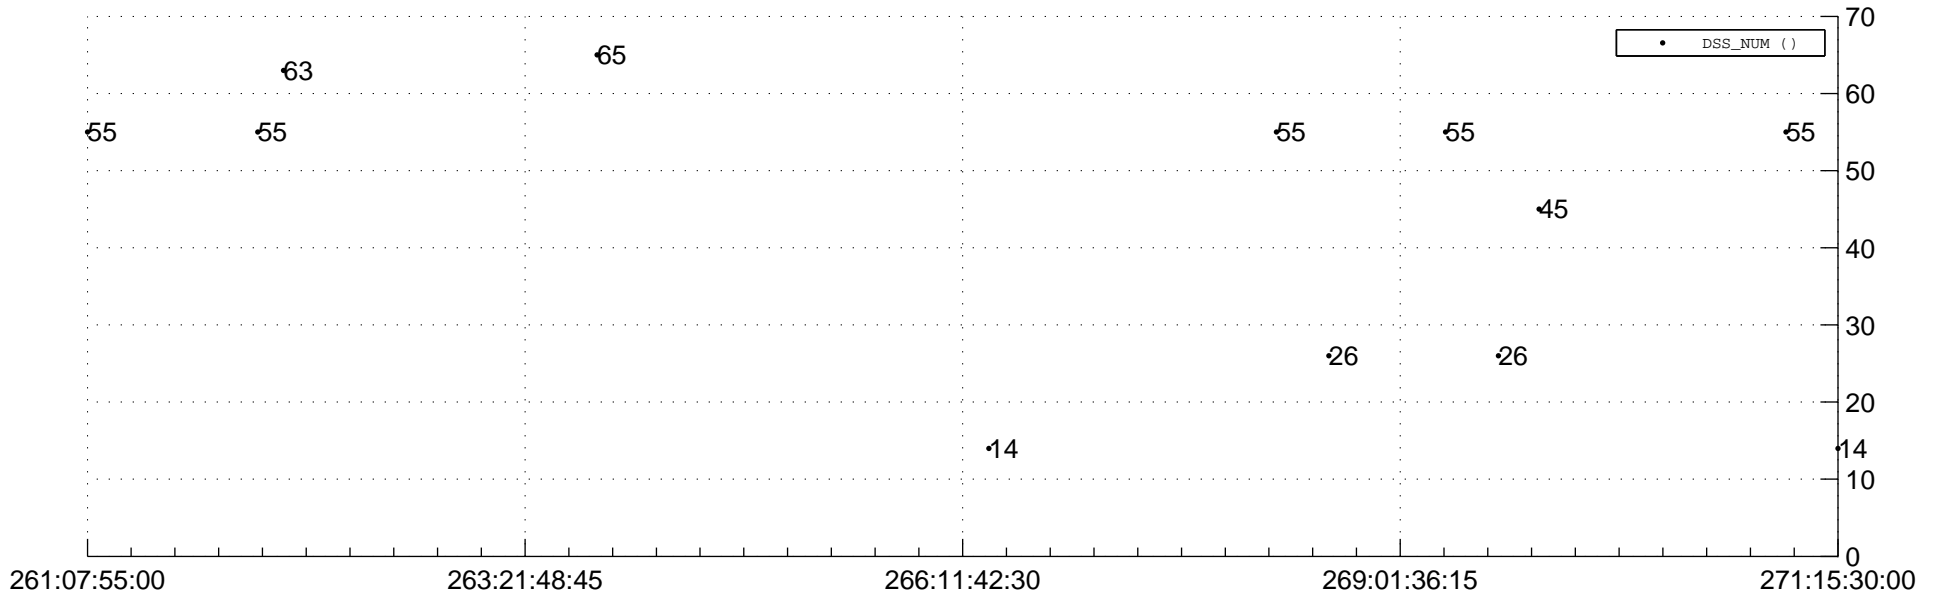

STEREO BEHIND Downlink Performance 2014:350

Number_of_Dropped_Frame

DSS_Station

Spacecraft Time (2014:261:07:55:00.000 -2014:271:15:30:00.000)

/disks/d81/project/stereo/mops/assessment/behind/automation/output/engdump/yesterdaily/behind_dp_2014_350.csv