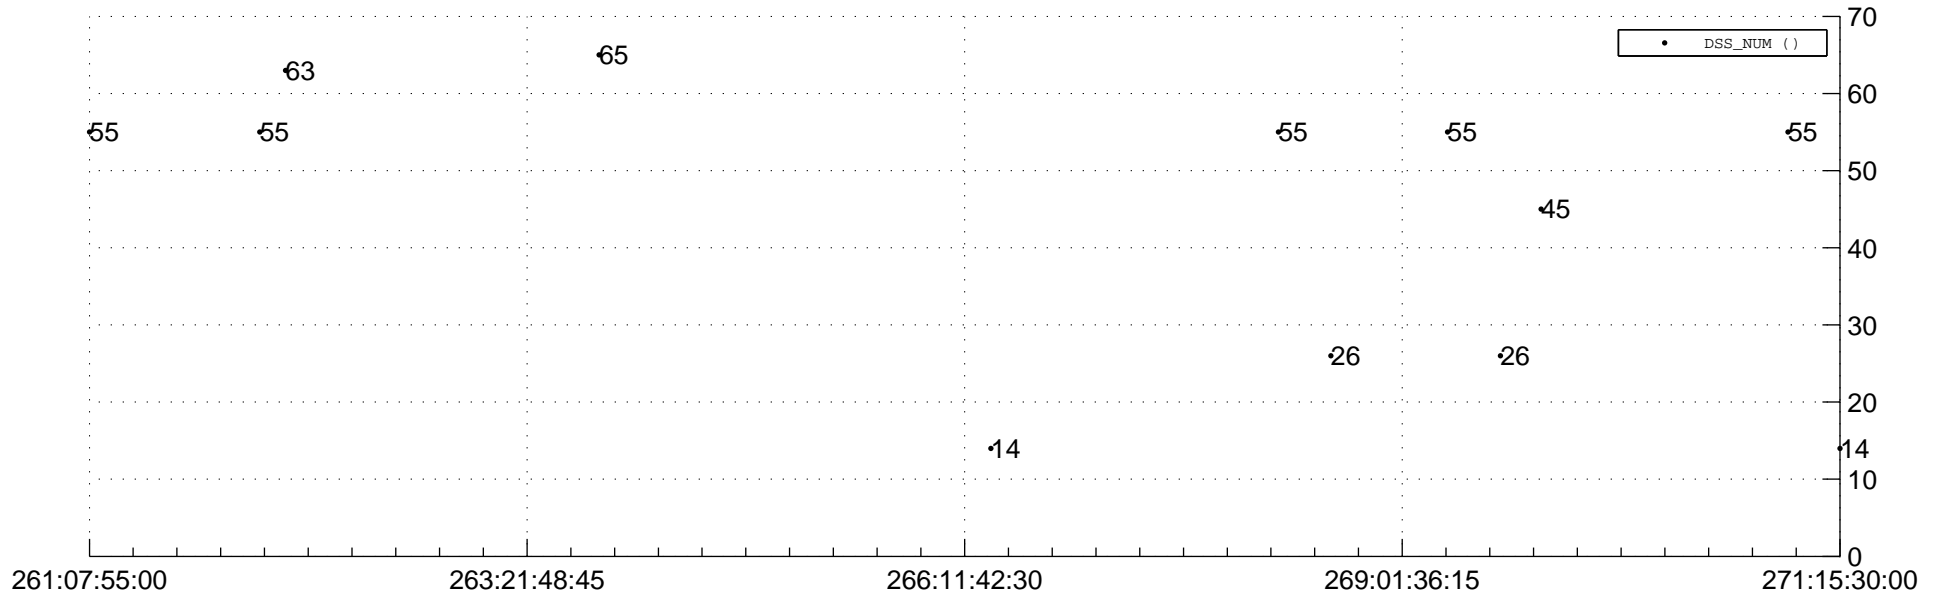

STEREO BEHIND Downlink Performance 2014:347

Number_of_Dropped_Frame

DSS_Station

Spacecraft Time (2014:261:07:55:00.000 -2014:271:15:30:00.000)

/disks/d81/project/stereo/mops/assessment/behind/automation/output/engdump/yesterdaily/behind_dp_2014_347.csv