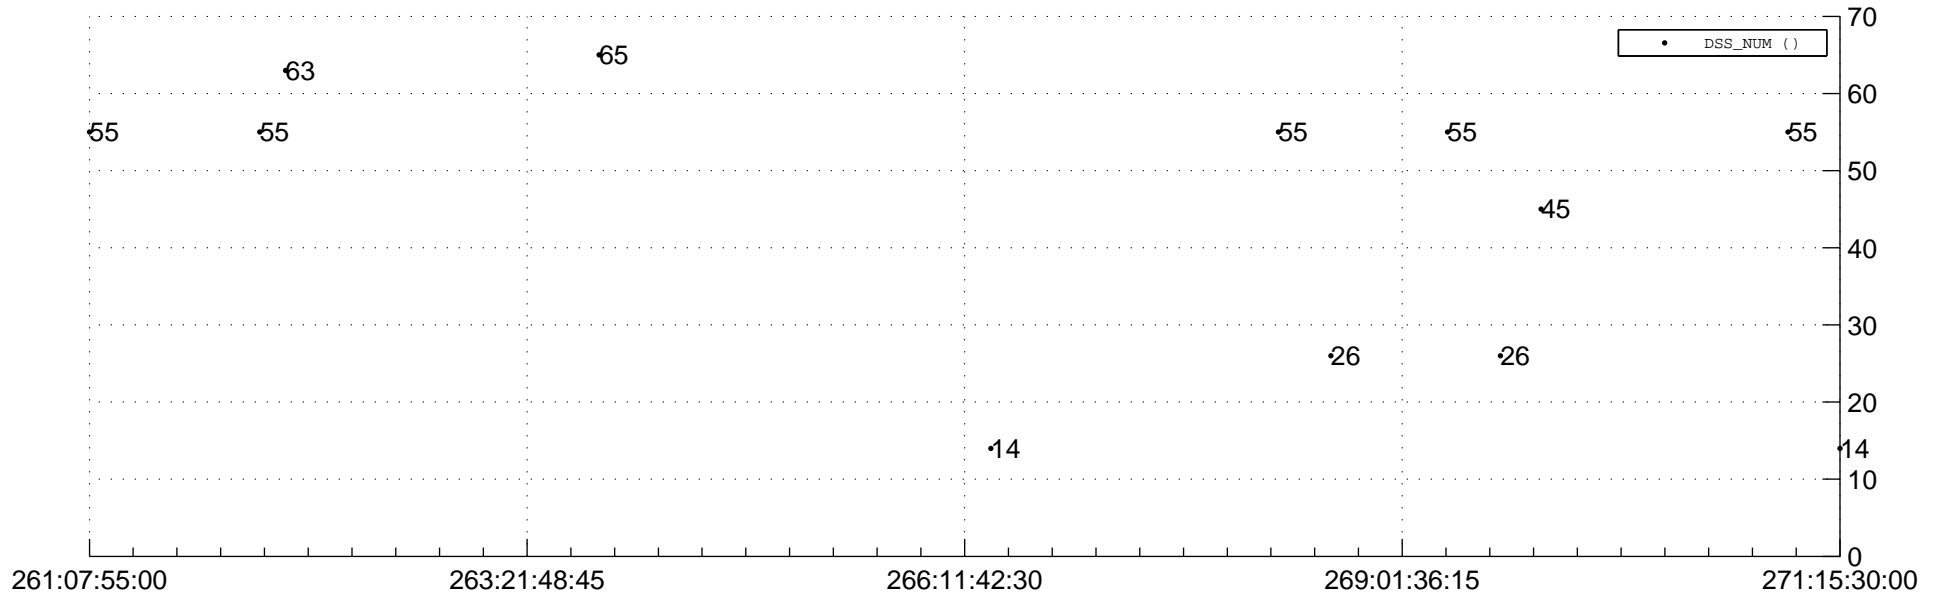

STEREO BEHIND Downlink Performance 2014:344

Number_of_Dropped_Frame

DSS_Station

Spacecraft Time (2014:261:07:55:00.000 -2014:271:15:30:00.000)

/disks/d81/project/stereo/mops/assessment/behind/automation/output/engdump/yesterday/behind_dp_2014_344.csv