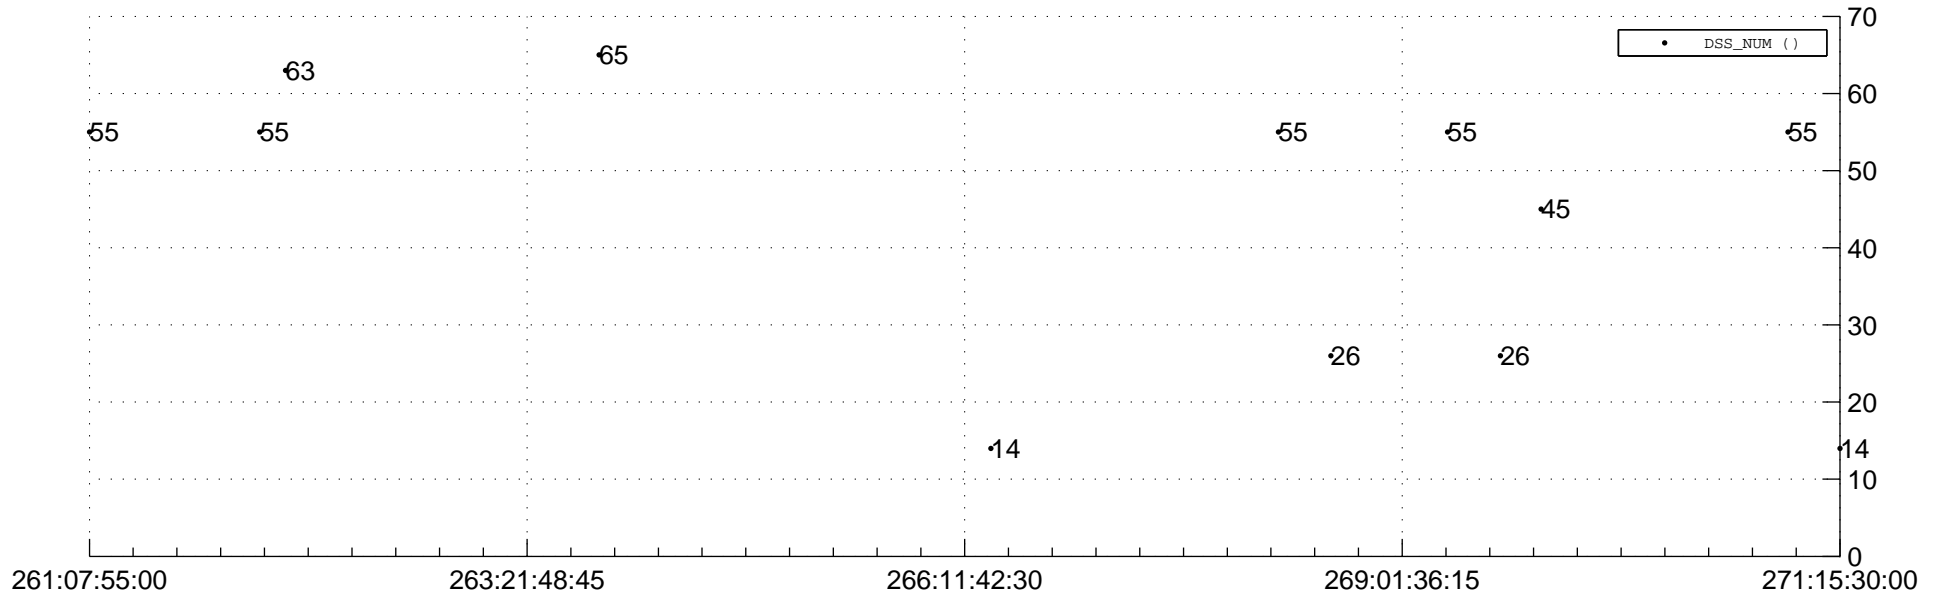

STEREO BEHIND Downlink Performance 2014:342

Number_of_Dropped_Frame

DSS_Station

Spacecraft Time (2014:261:07:55:00.000 -2014:271:15:30:00.000)

/disks/d81/project/stereo/mops/assessment/behind/automation/output/engdump/yesterday/behind_dp_2014_342.csv