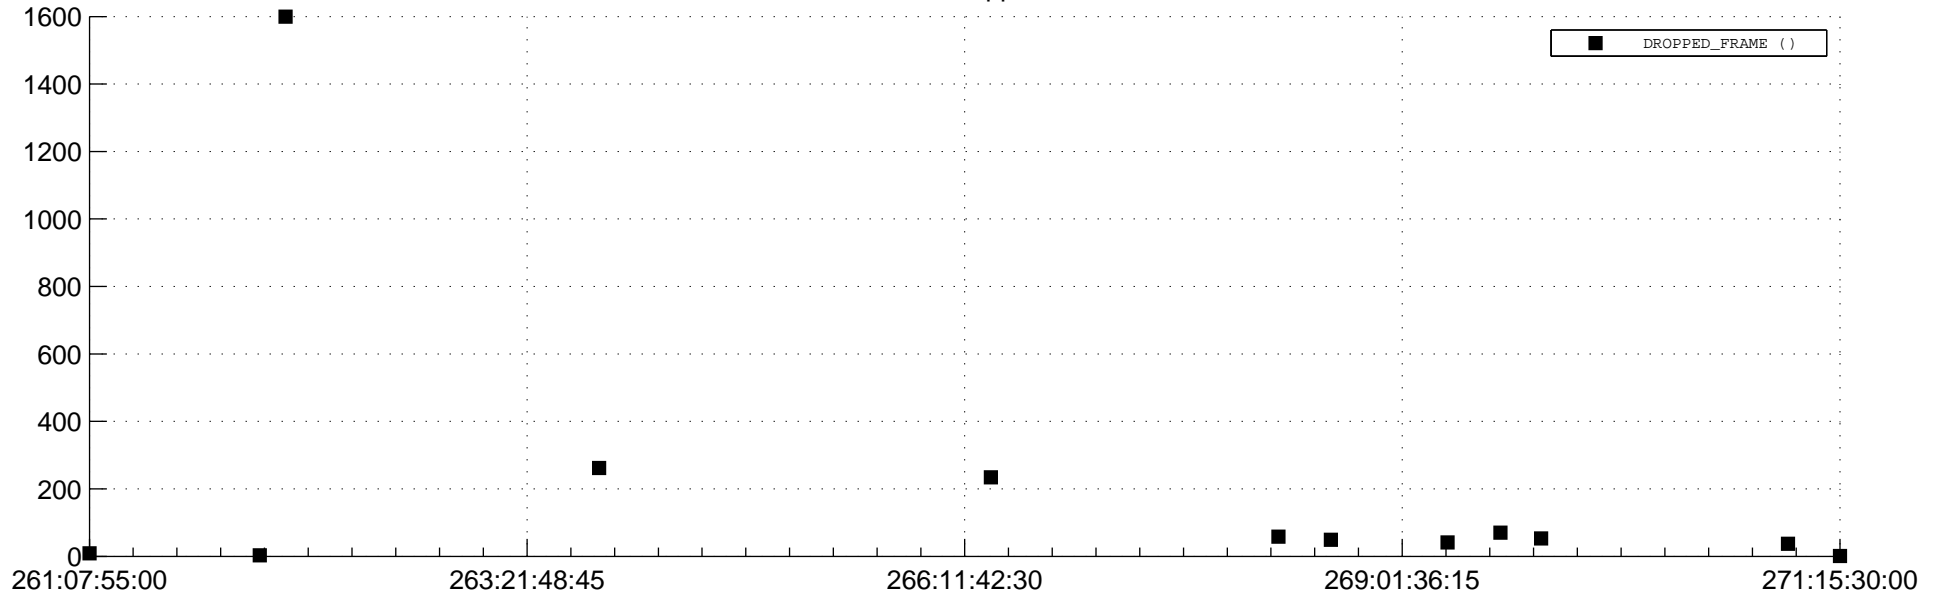

STEREO BEHIND Downlink Performance 2014:338

Number_of_Dropped_Frame

DSS_Station