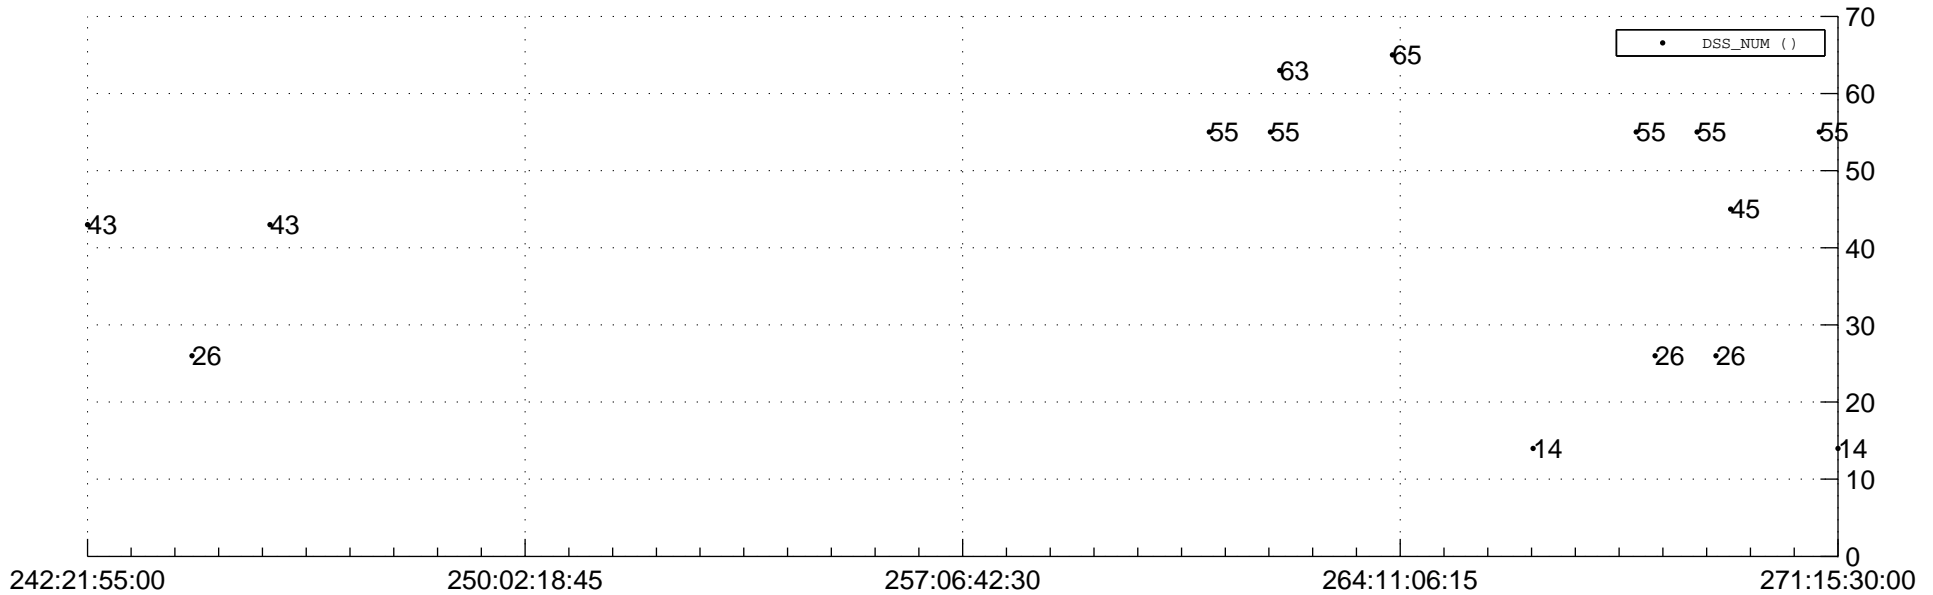

STEREO BEHIND Downlink Performance 2014:333

Number_of_Dropped_Frame

DSS_Station

Spacecraft Time (2014:242:21:55:00.000 -2014:271:15:30:00.000)

/disks/d81/project/stereo/mops/assessment/behind/automation/output/engdump/yesterday/behind_dp_2014_333.csv