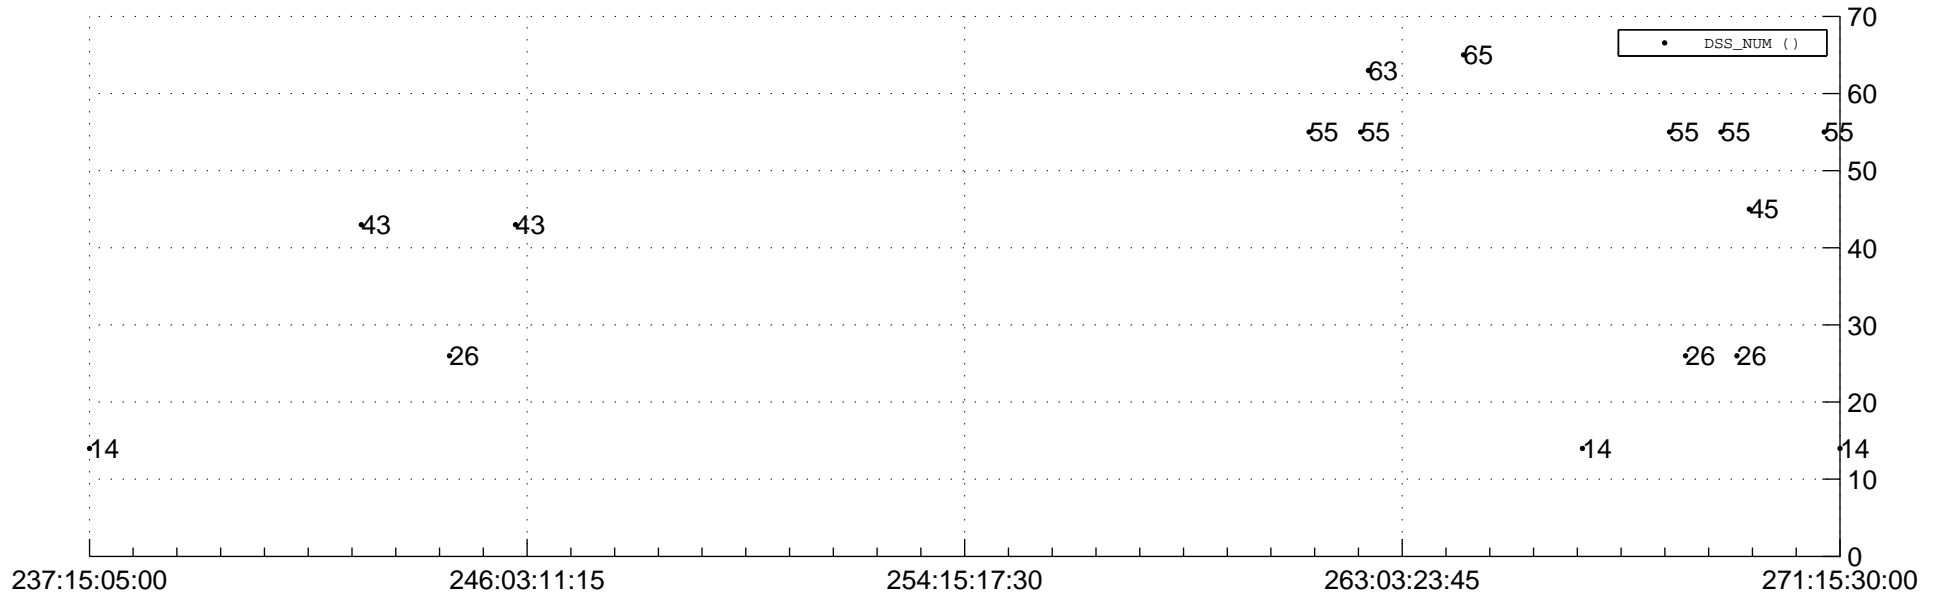

STEREO BEHIND Downlink Performance 2014:332

Number_of_Dropped_Frame

DSS_Station

Spacecraft Time (2014:237:15:05:00.000 -2014:271:15:30:00.000)

/disks/d81/project/stereo/mops/assessment/behind/automation/output/engdump/yesterday/behind_dp_2014_332.csv