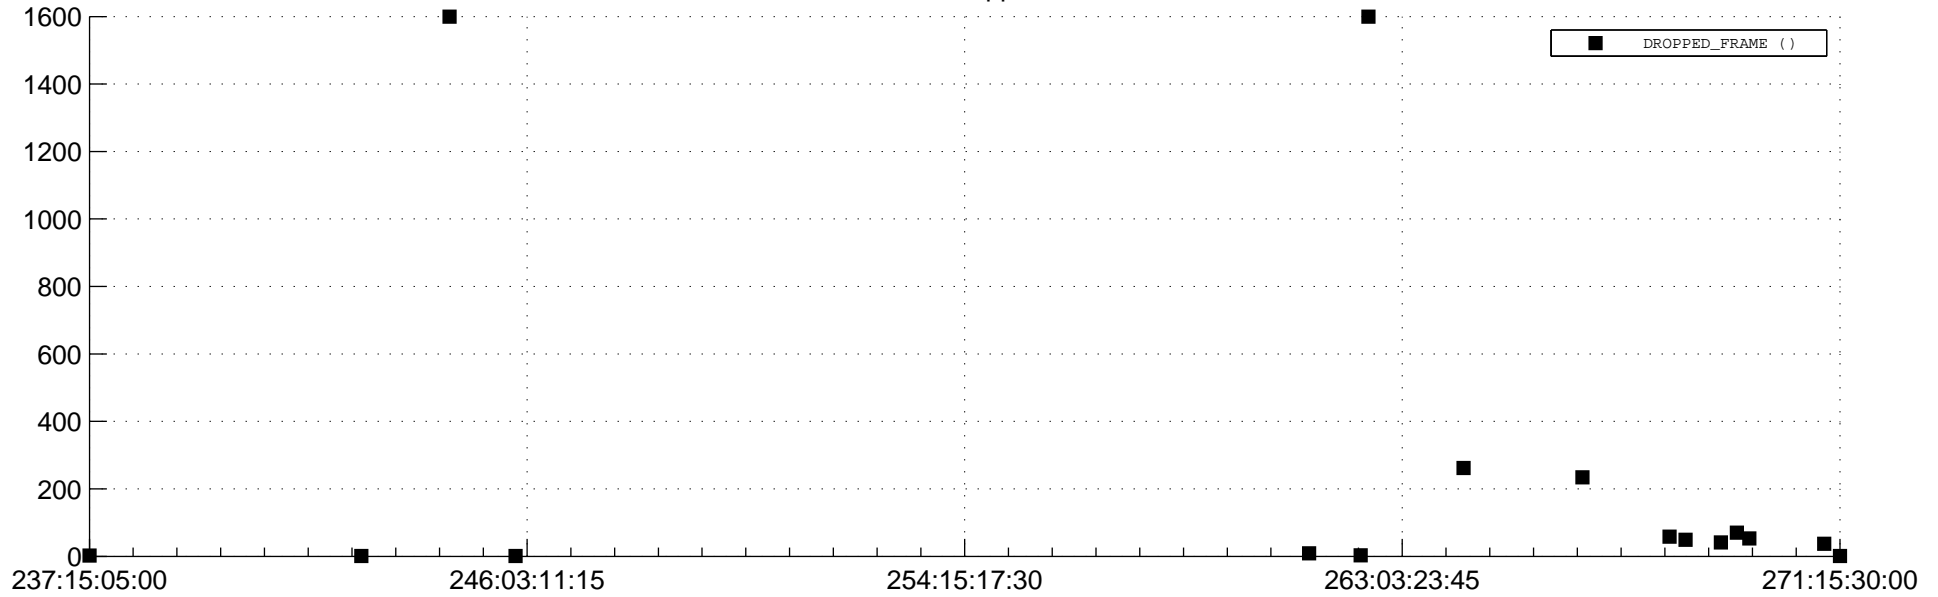

STEREO BEHIND Downlink Performance 2014:327

Number_of_Dropped_Frame

DSS_Station