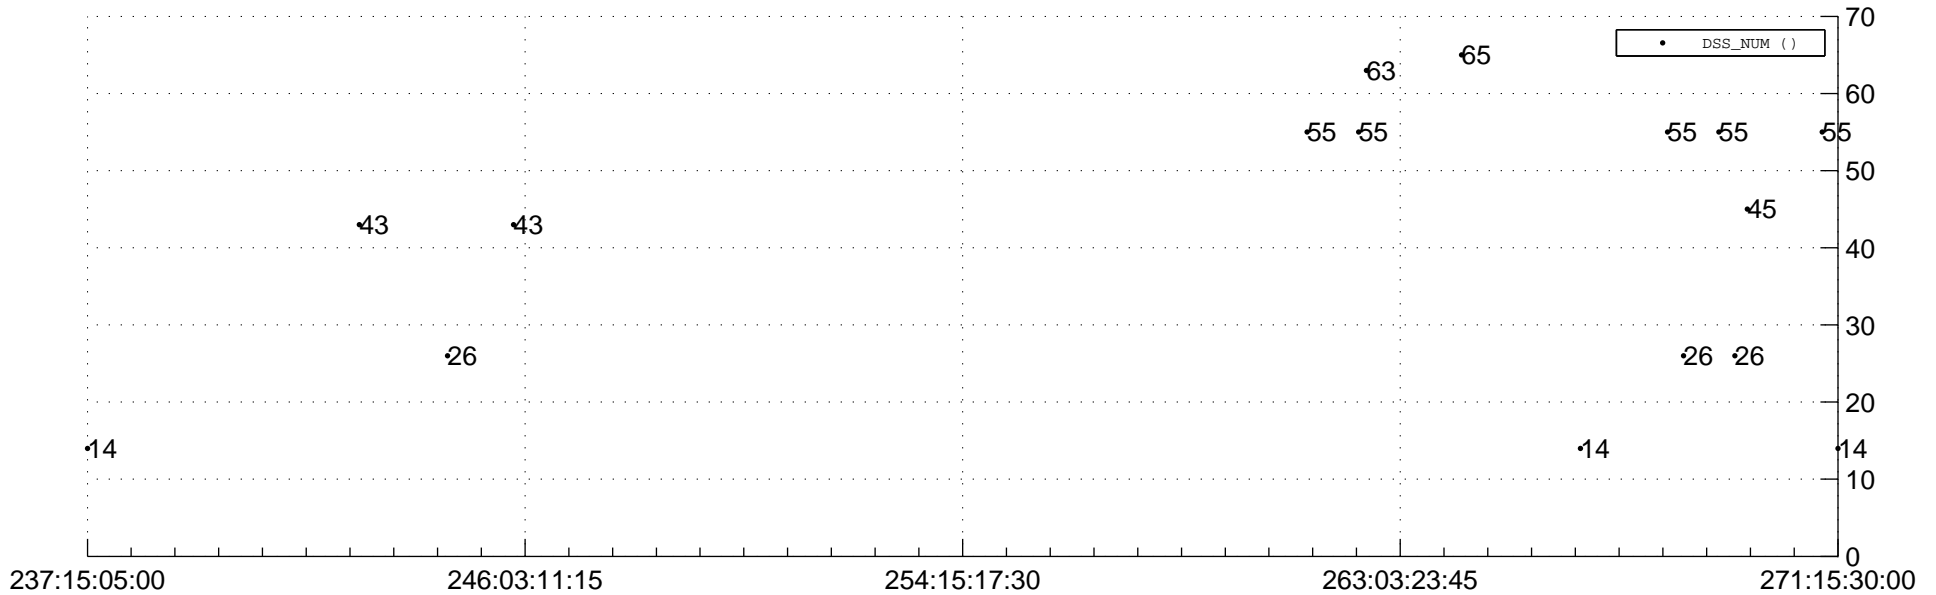

STEREO BEHIND Downlink Performance 2014:323

Number_of_Dropped_Frame

DSS_Station

Spacecraft Time (2014:237:15:05:00.000 -2014:271:15:30:00.000)

/disks/d81/project/stereo/mops/assessment/behind/automation/output/engdump/yesterday/behind_dp_2014_323.csv