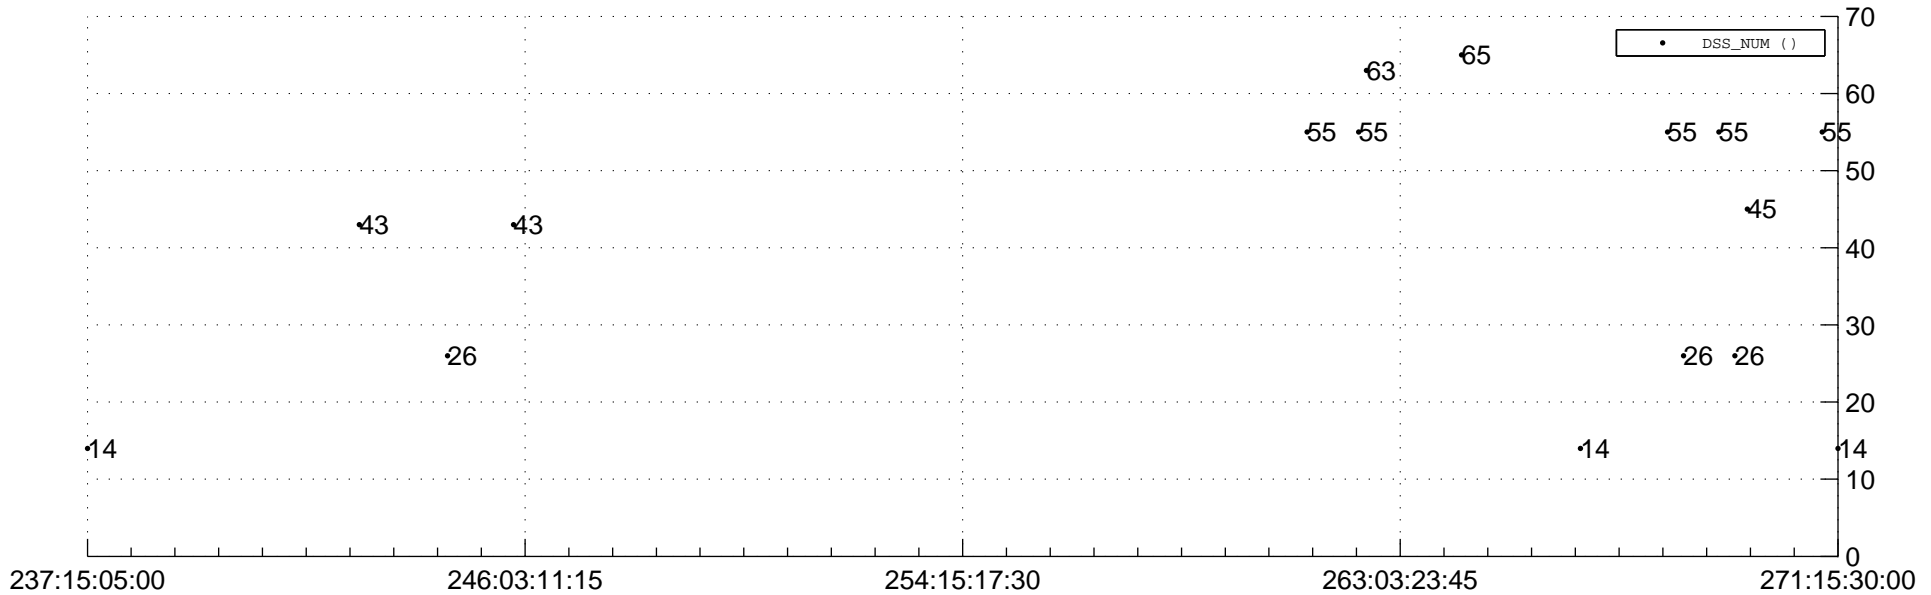

STEREO BEHIND Downlink Performance 2014:322

Number_of_Dropped_Frame

DSS_Station

Spacecraft Time (2014:237:15:05:00.000 -2014:271:15:30:00.000)

/disks/d81/project/stereo/mops/assessment/behind/automation/output/engdump/yesterday/behind_dp_2014_322.csv