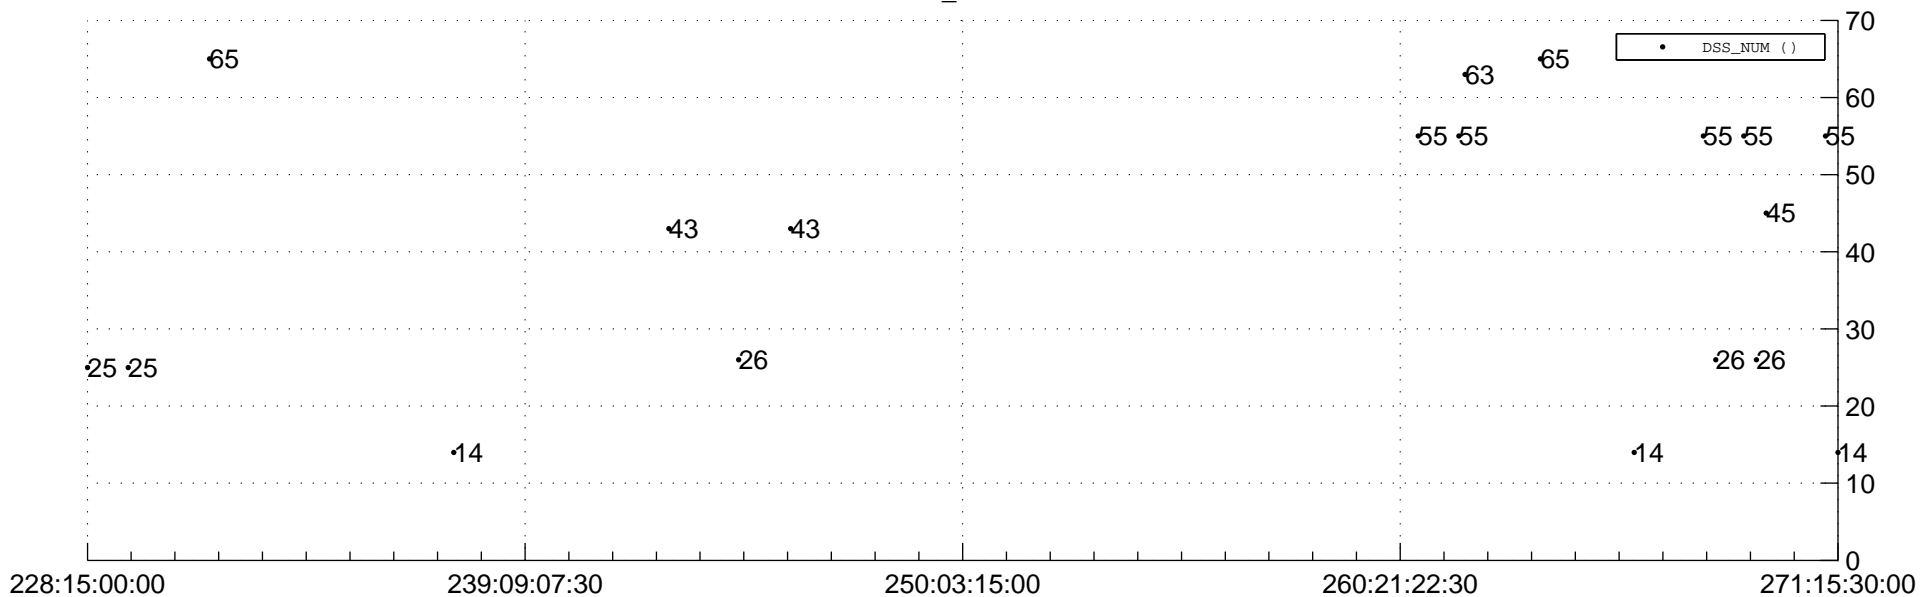

STEREO BEHIND Downlink Performance 2014:320

Number_of_Dropped_Frame

DSS_Station

Spacecraft Time (2014:228:15:00:00.000 -2014:271:15:30:00.000)

/disks/d81/project/stereo/mops/assessment/behind/automation/output/engdump/yesterdaily/behind_dp_2014_320.csv