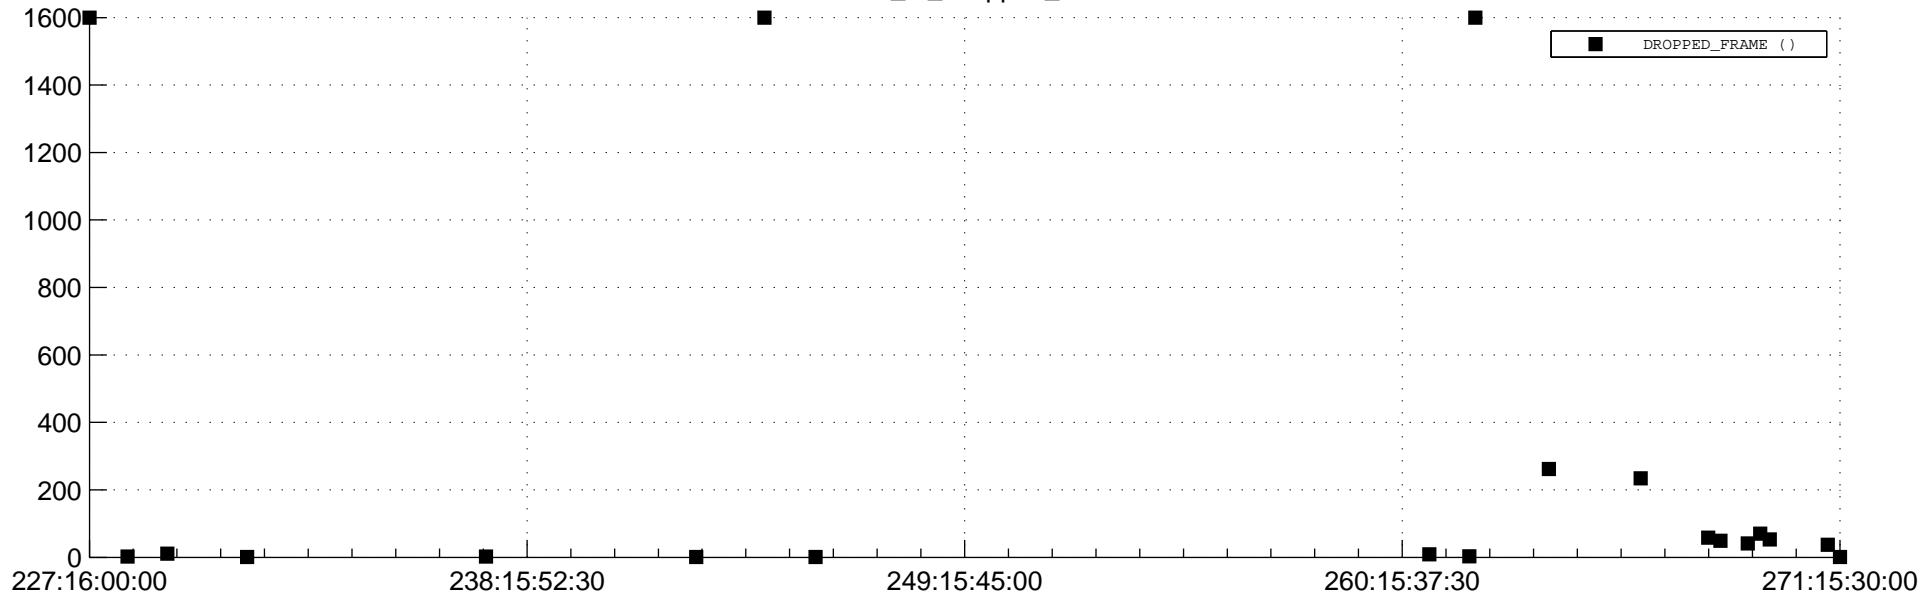

STEREO BEHIND Downlink Performance 2014:317

Number_of_Dropped_Frame

DSS_Station