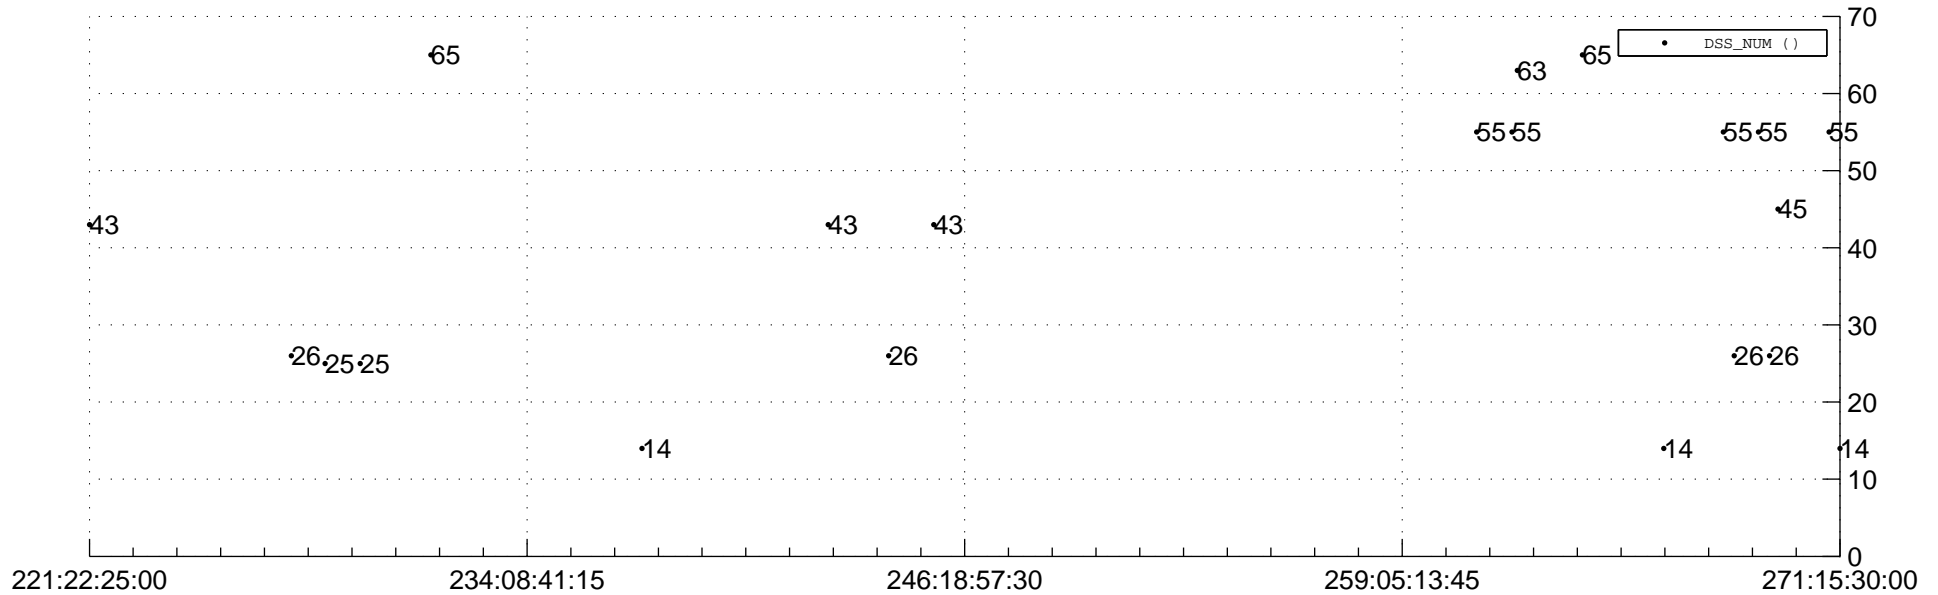

STEREO BEHIND Downlink Performance 2014:314

Number_of_Dropped_Frame

DSS_Station

Spacecraft Time (2014:221:22:25:00.000 -2014:271:15:30:00.000)

/disks/d81/project/stereo/mops/assessment/behind/automation/output/engdump/yesterday/behind_dp_2014_314.csv