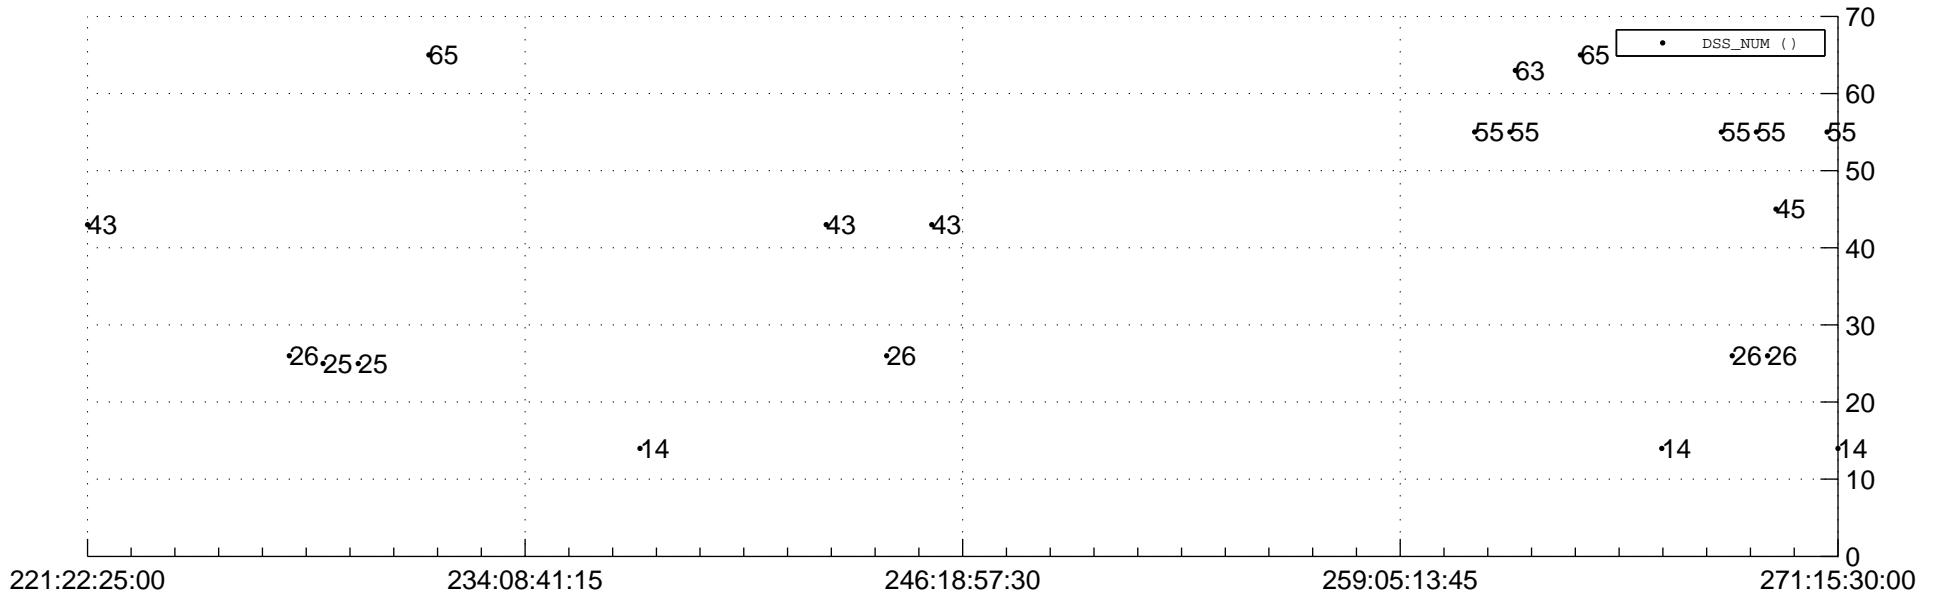

STEREO BEHIND Downlink Performance 2014:313

Number_of_Dropped_Frame

DSS_Station

Spacecraft Time (2014:221:22:25:00.000 -2014:271:15:30:00.000)

/disks/d81/project/stereo/mops/assessment/behind/automation/output/engdump/yesterdaily/behind_dp_2014_313.csv

Date Created: 11/09/2014 03:57:32 AM