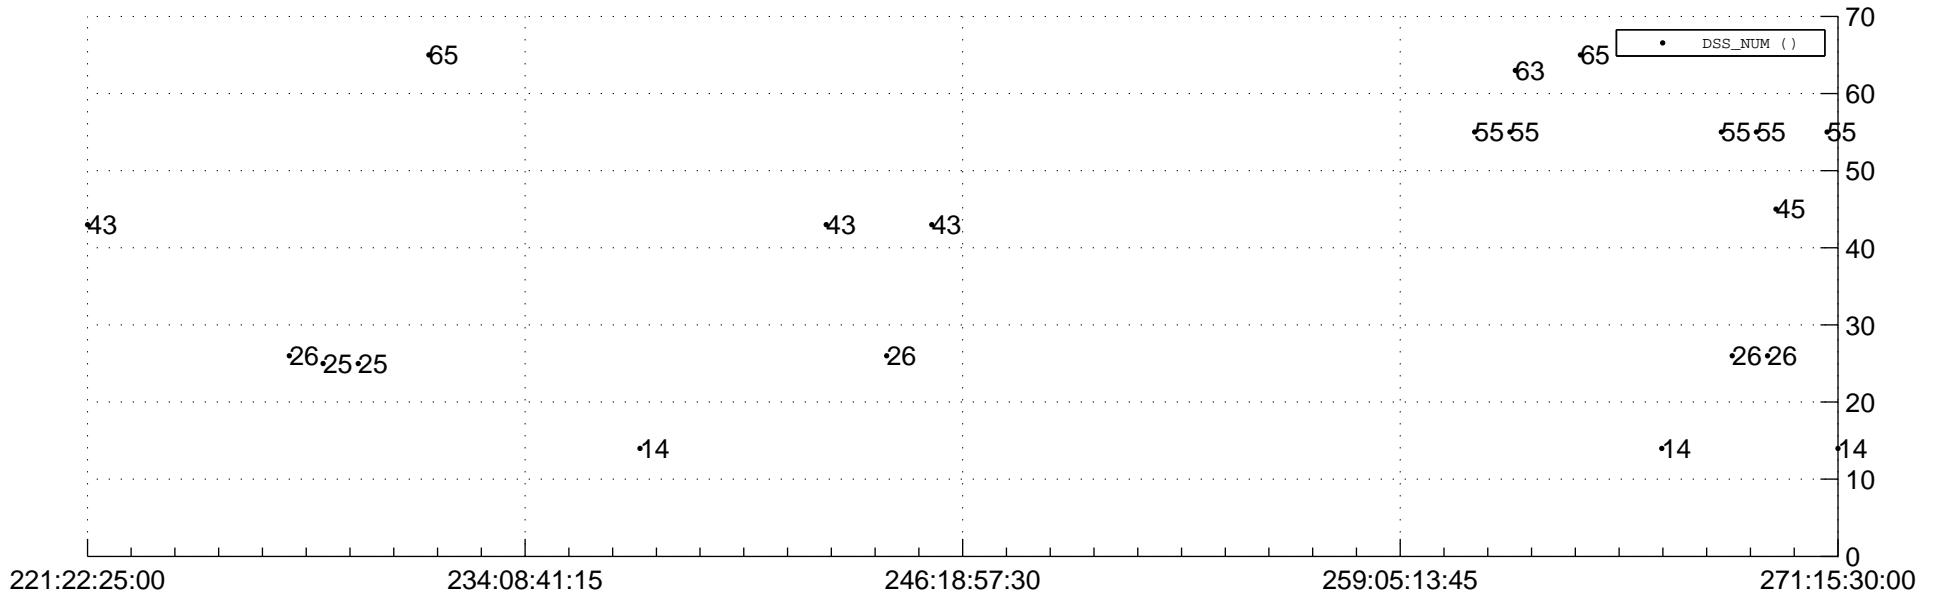

STEREO BEHIND Downlink Performance 2014:312

Number_of_Dropped_Frame

DSS_Station

Spacecraft Time (2014:221:22:25:00.000 -2014:271:15:30:00.000)

/disks/d81/project/stereo/mops/assessment/behind/automation/output/engdump/yesterdaily/behind_dp_2014_312.csv