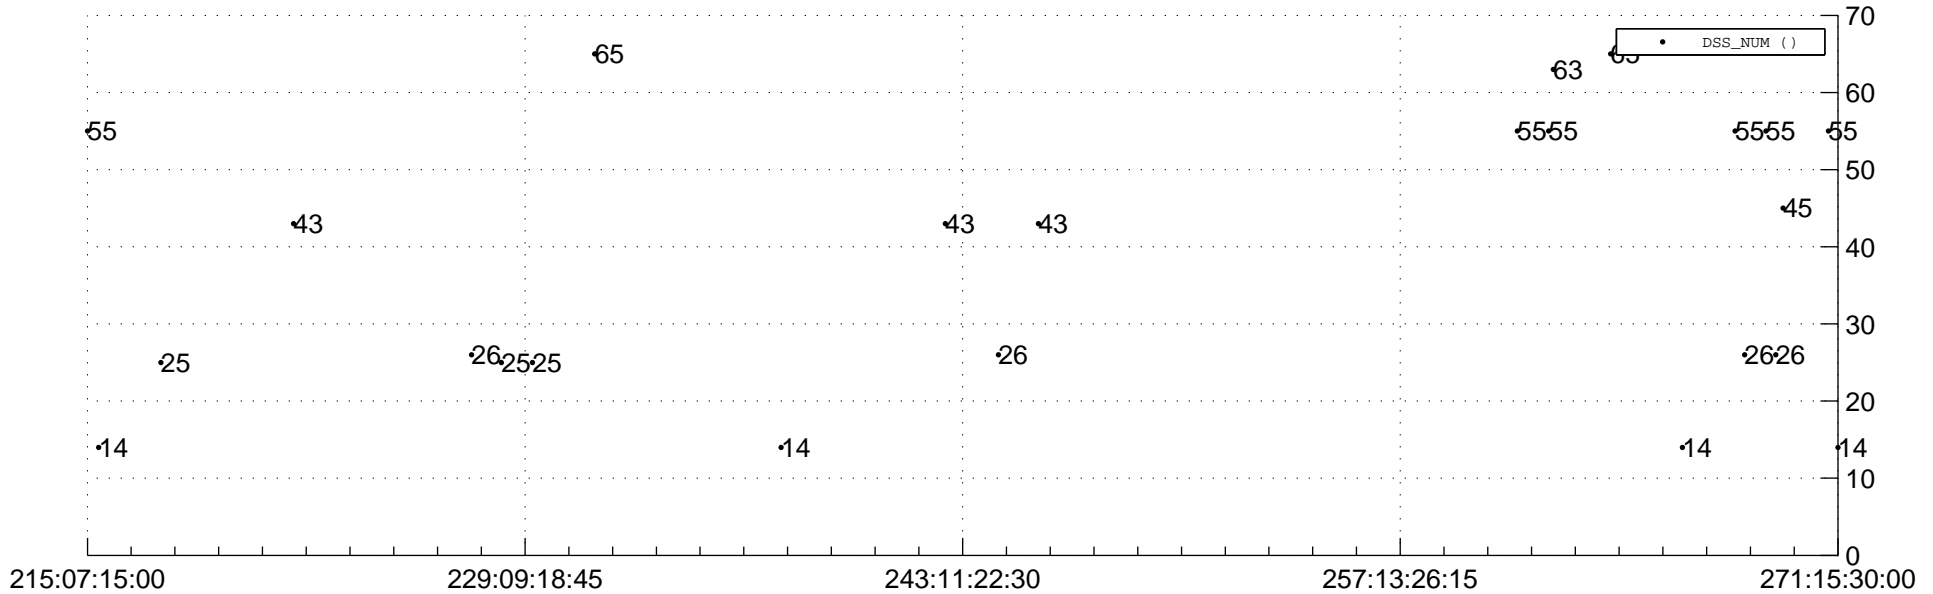

STEREO BEHIND Downlink Performance 2014:305

Number_of_Dropped_Frame

DSS_Station

Spacecraft Time (2014:215:07:15:00.000 -2014:271:15:30:00.000)

/disks/d81/project/stereo/mops/assessment/behind/automation/output/engdump/yesterdaily/behind_dp_2014_305.csv

Date Created: 11/01/2014 03:46:10 AM