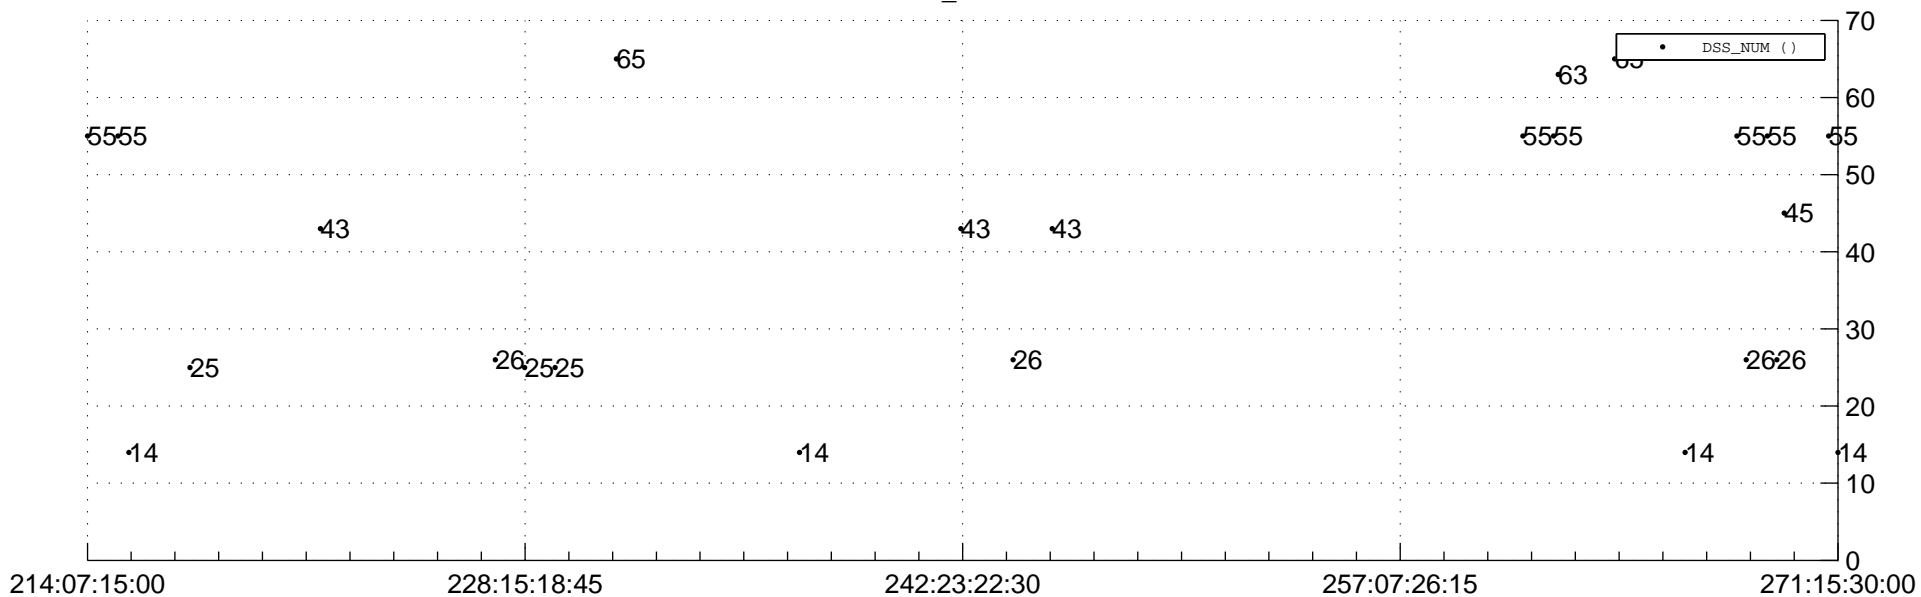

# STEREO BEHIND Downlink Performance 2014:302

## Number\_of\_Dropped\_Frame

## DSS\_Station

Spacecraft Time (2014:214:07:15:00.000 -2014:271:15:30:00.000)

/disks/d81/project/stereo/mops/assessment/behind/automation/output/engdump/yesterdaily/behind\_dp\_2014\_302.csv

Date Created: 10/29/2014 03:47:08 AM