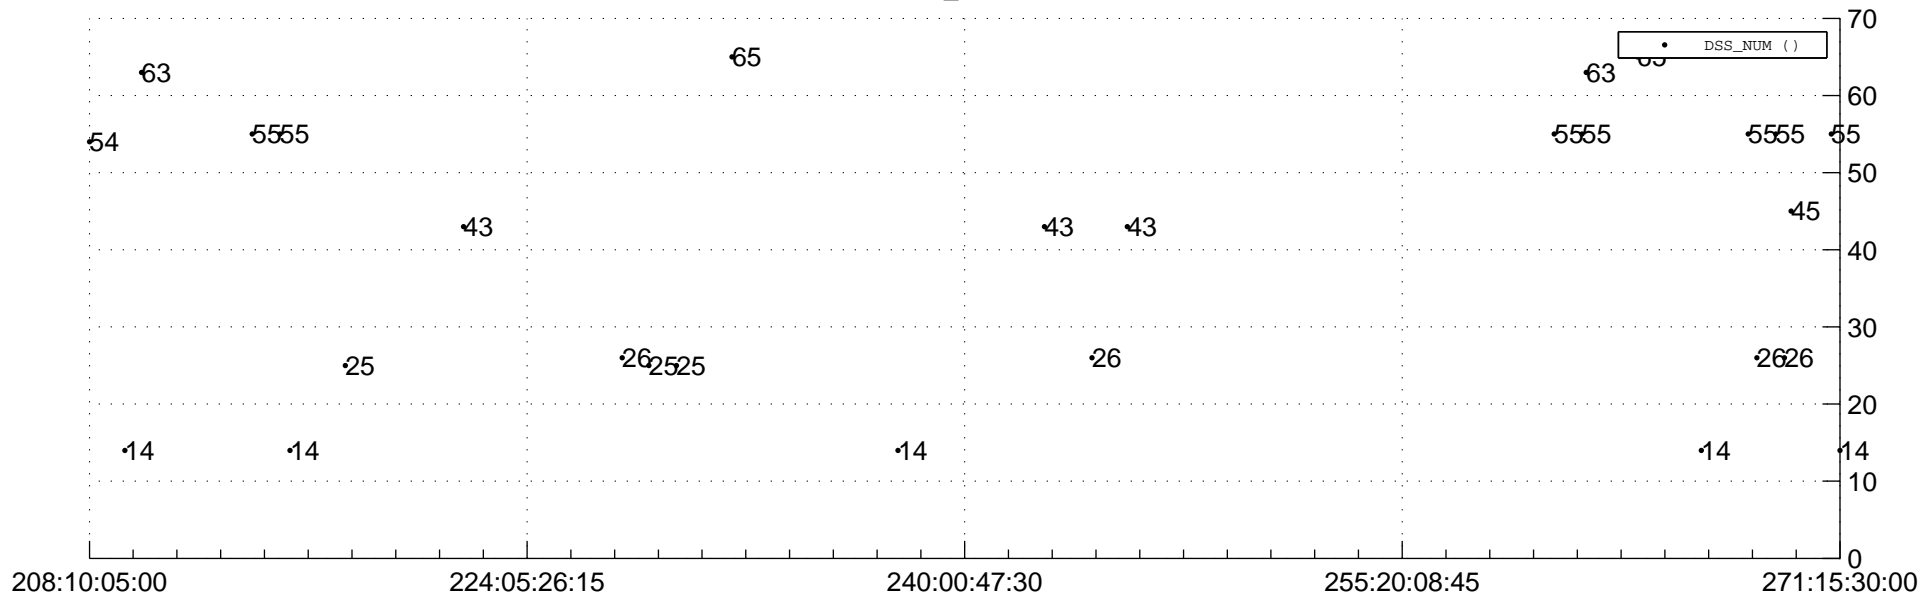

STEREO BEHIND Downlink Performance 2014:299

Number_of_Dropped_Frame

DSS_Station

Spacecraft Time (2014:208:10:05:00.000 -2014:271:15:30:00.000)

/disks/d81/project/stereo/mops/assessment/behind/automation/output/engdump/yesterday/behind_dp_2014_299.csv

Date Created: 10/26/2014 04:00:28 AM