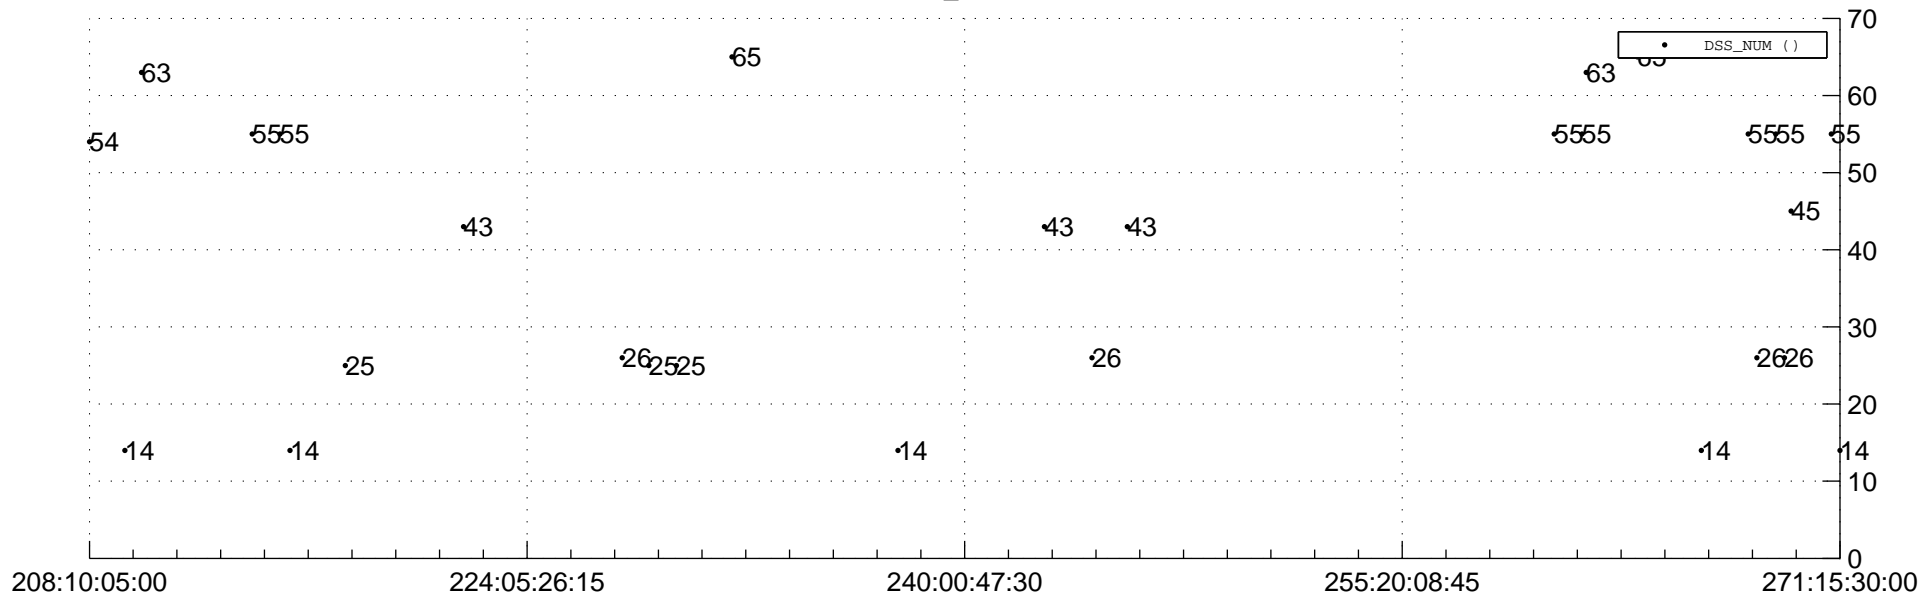

STEREO BEHIND Downlink Performance 2014:298

Number_of_Dropped_Frame

DSS_Station

Spacecraft Time (2014:208:10:05:00.000 -2014:271:15:30:00.000)

/disks/d81/project/stereo/mops/assessment/behind/automation/output/engdump/yesterday/behind_dp_2014_298.csv

Date Created: 10/25/2014 03:59:37 AM