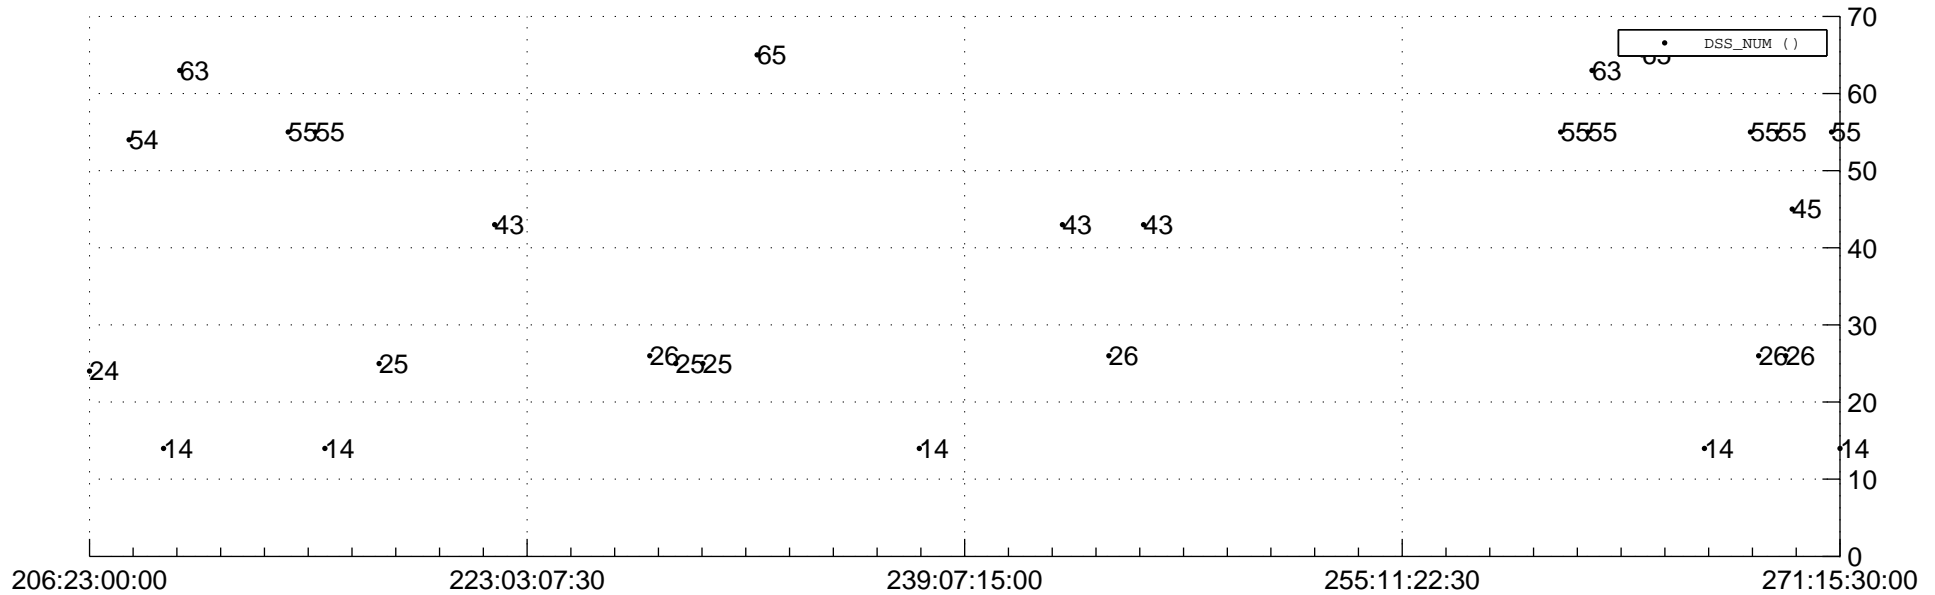

STEREO BEHIND Downlink Performance 2014:297

Number_of_Dropped_Frame

DSS_Station

Spacecraft Time (2014:206:23:00:00.000 –2014:271:15:30:00.000)

/disks/d81/project/stereo/mops/assessment/behind/automation/output/engdump/yesterday/behind_dp_2014_297.csv

Date Created: 10/24/2014 04:02:00 AM