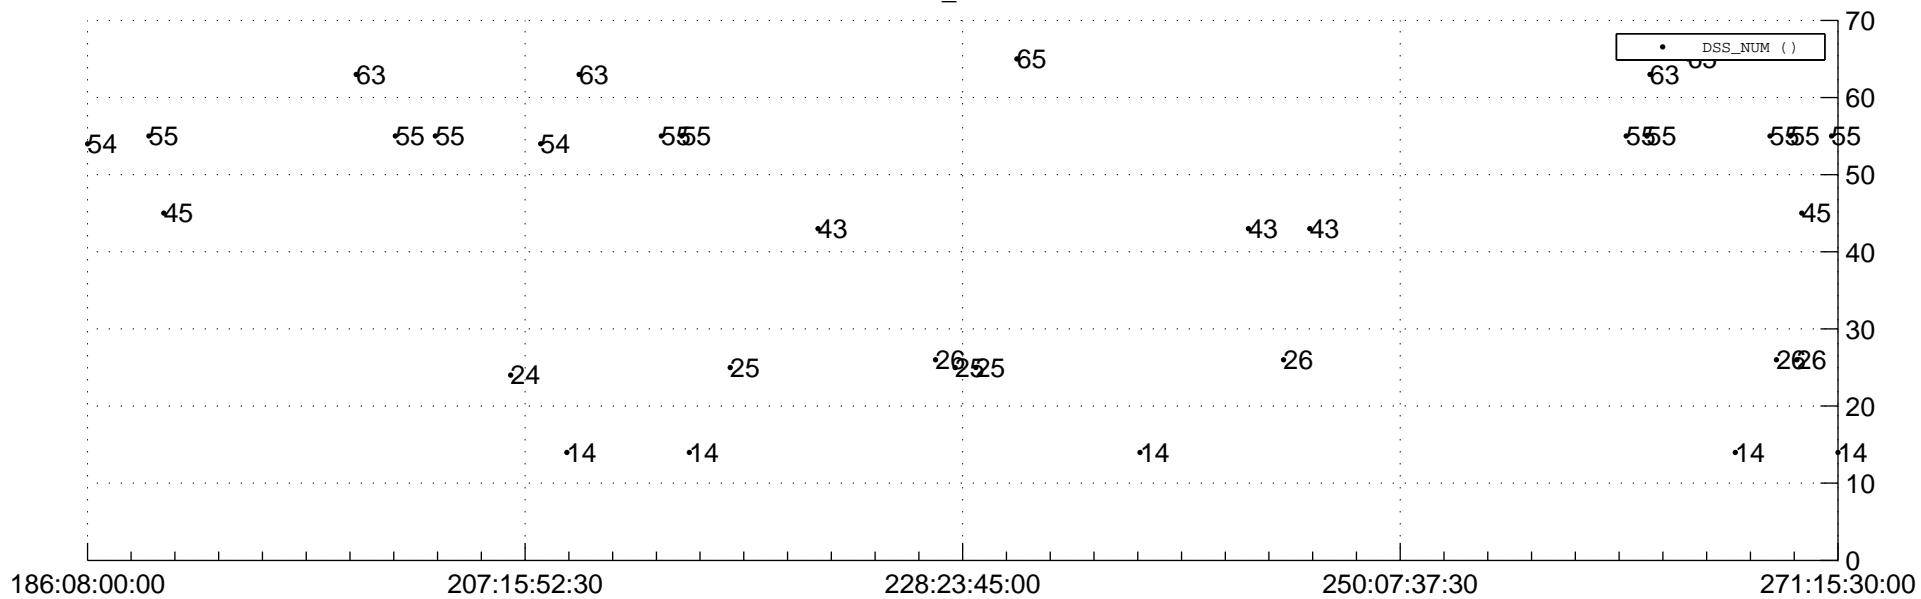

STEREO BEHIND Downlink Performance 2014:294

Number_of_Dropped_Frame

DSS_Station

Spacecraft Time (2014:186:08:00:00.000 –2014:271:15:30:00.000)

/disks/d81/project/stereo/mops/assessment/behind/automation/output/engdump/yesterday/behind_dp_2014_294.csv