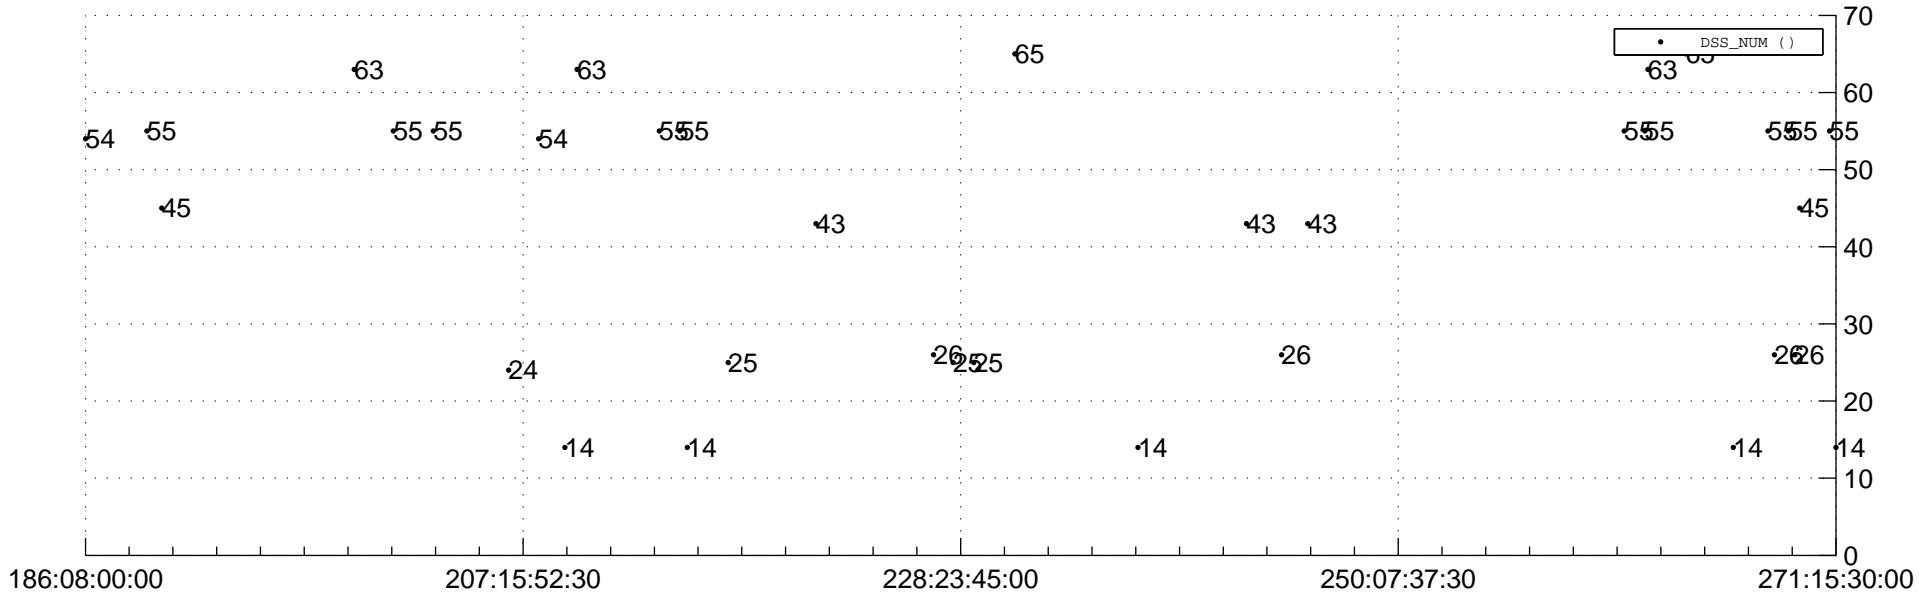

STEREO BEHIND Downlink Performance 2014:291

Number_of_Dropped_Frame

DSS_Station

Spacecraft Time (2014:186:08:00:00.000 -2014:271:15:30:00.000)

/disks/d81/project/stereo/mops/assessment/behind/automation/output/engdump/yesterday/behind_dp_2014_291.csv