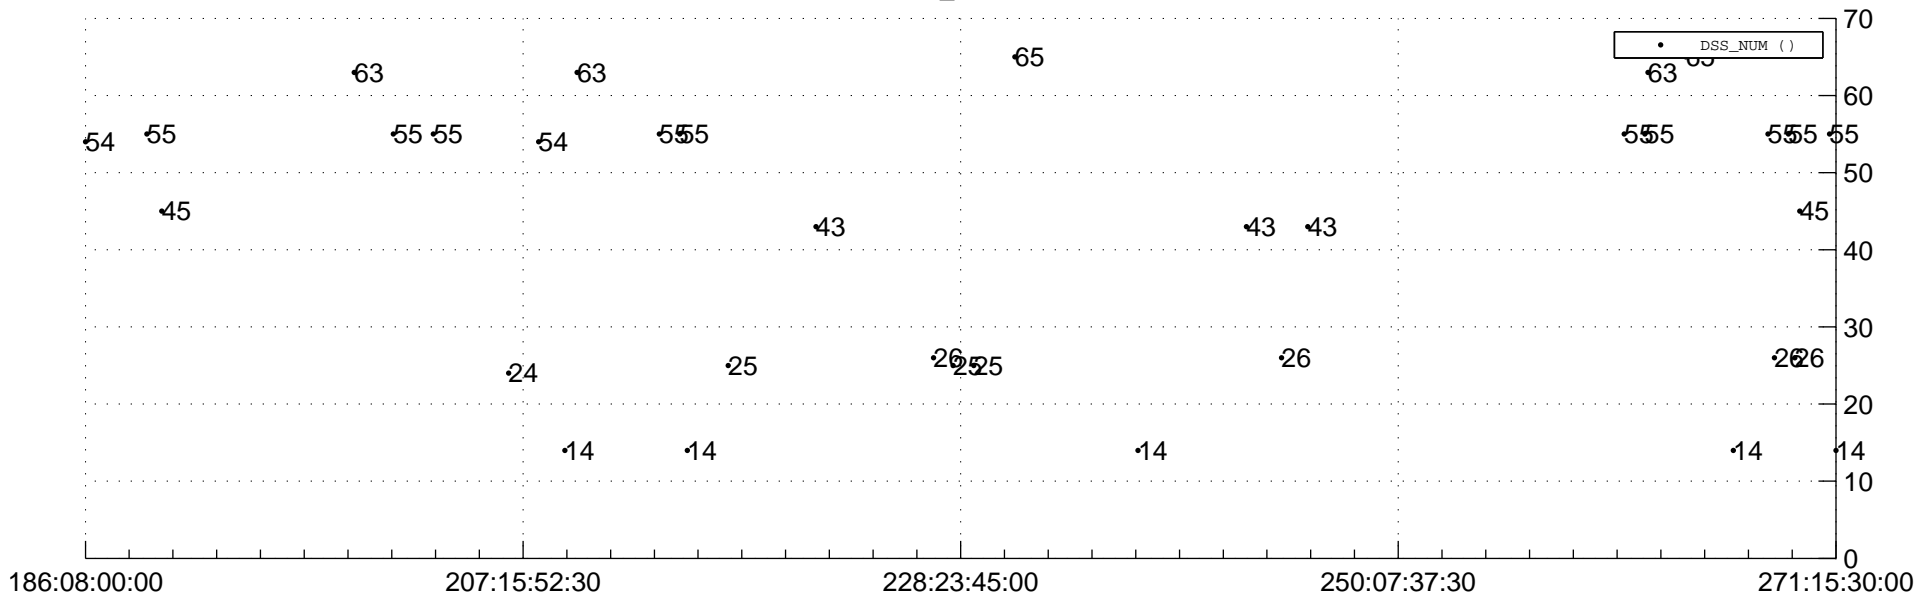

STEREO BEHIND Downlink Performance 2014:285

Number_of_Dropped_Frame

DSS_Station

Spacecraft Time (2014:186:08:00:00.000 -2014:271:15:30:00.000)

/disks/d81/project/stereo/mops/assessment/behind/automation/output/engdump/yesterday/behind_dp_2014_285.csv

Date Created: 10/12/2014 04:11:03 AM