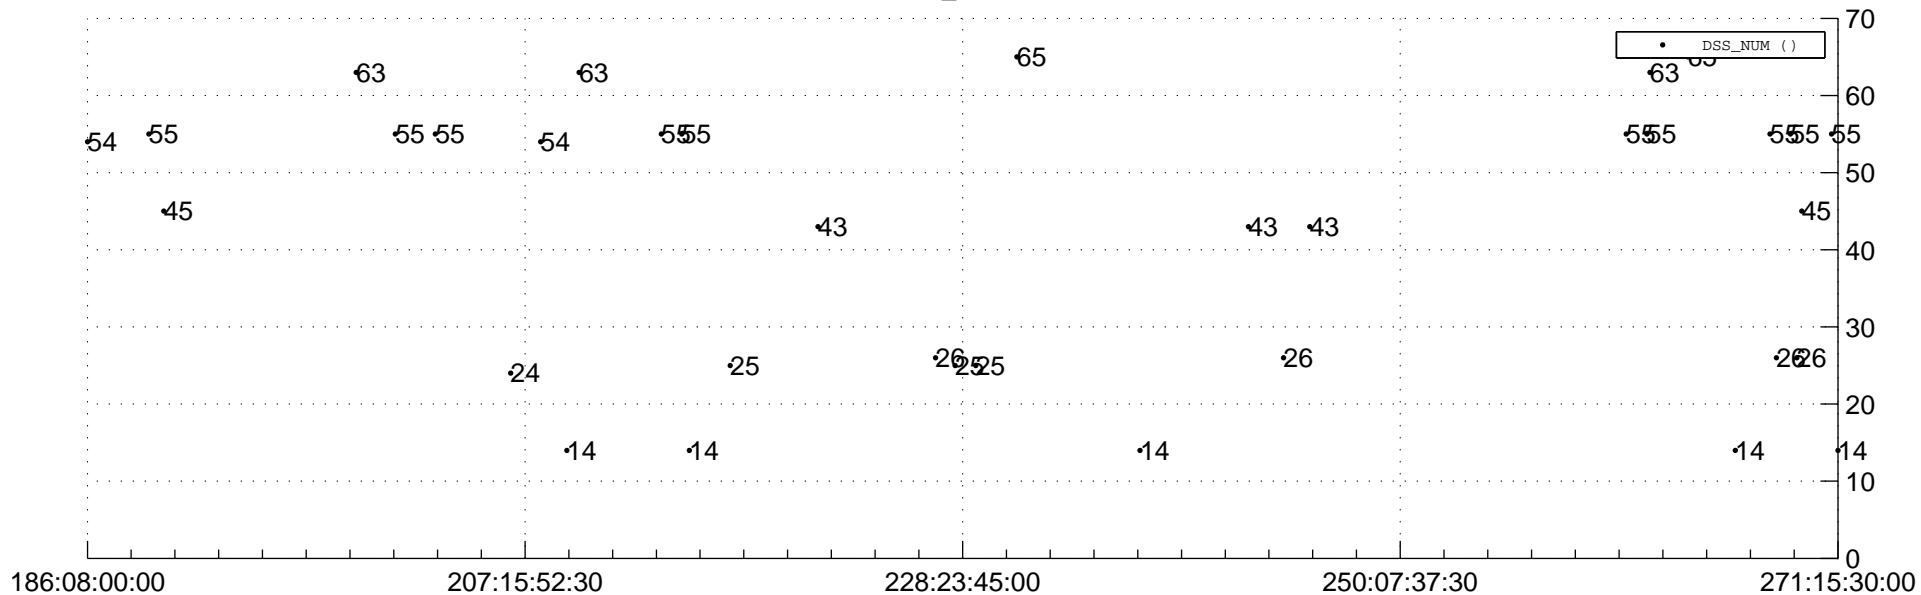

STEREO BEHIND Downlink Performance 2014:284

Number_of_Dropped_Frame

DSS_Station

Spacecraft Time (2014:186:08:00:00.000 -2014:271:15:30:00.000)

/disks/d81/project/stereo/mops/assessment/behind/automation/output/engdump/yesterday/behind_dp_2014_284.csv