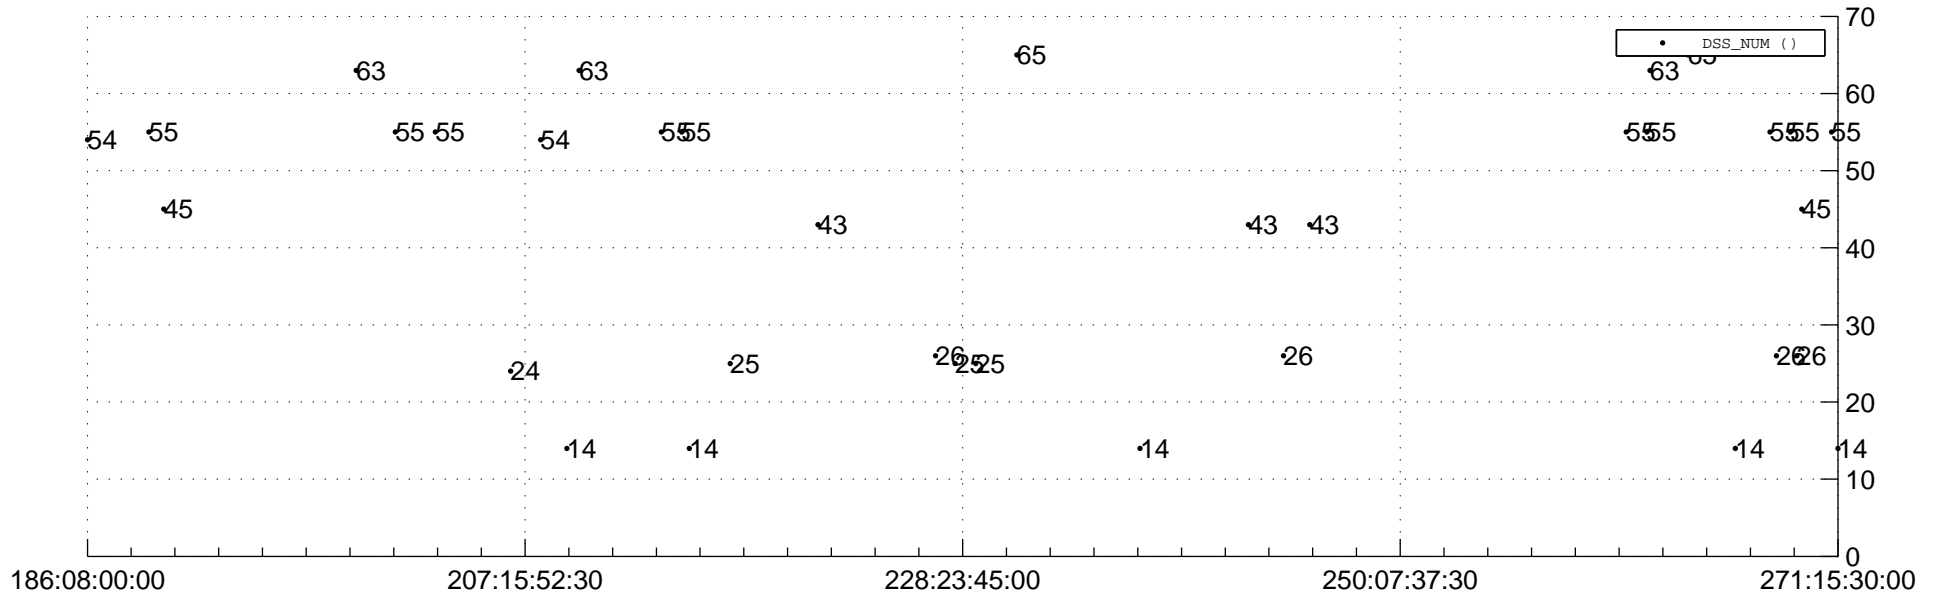

STEREO BEHIND Downlink Performance 2014:283

Number_of_Dropped_Frame

DSS_Station

Spacecraft Time (2014:186:08:00:00.000 -2014:271:15:30:00.000)

/disks/d81/project/stereo/mops/assessment/behind/automation/output/engdump/yesterday/behind_dp_2014_283.csv