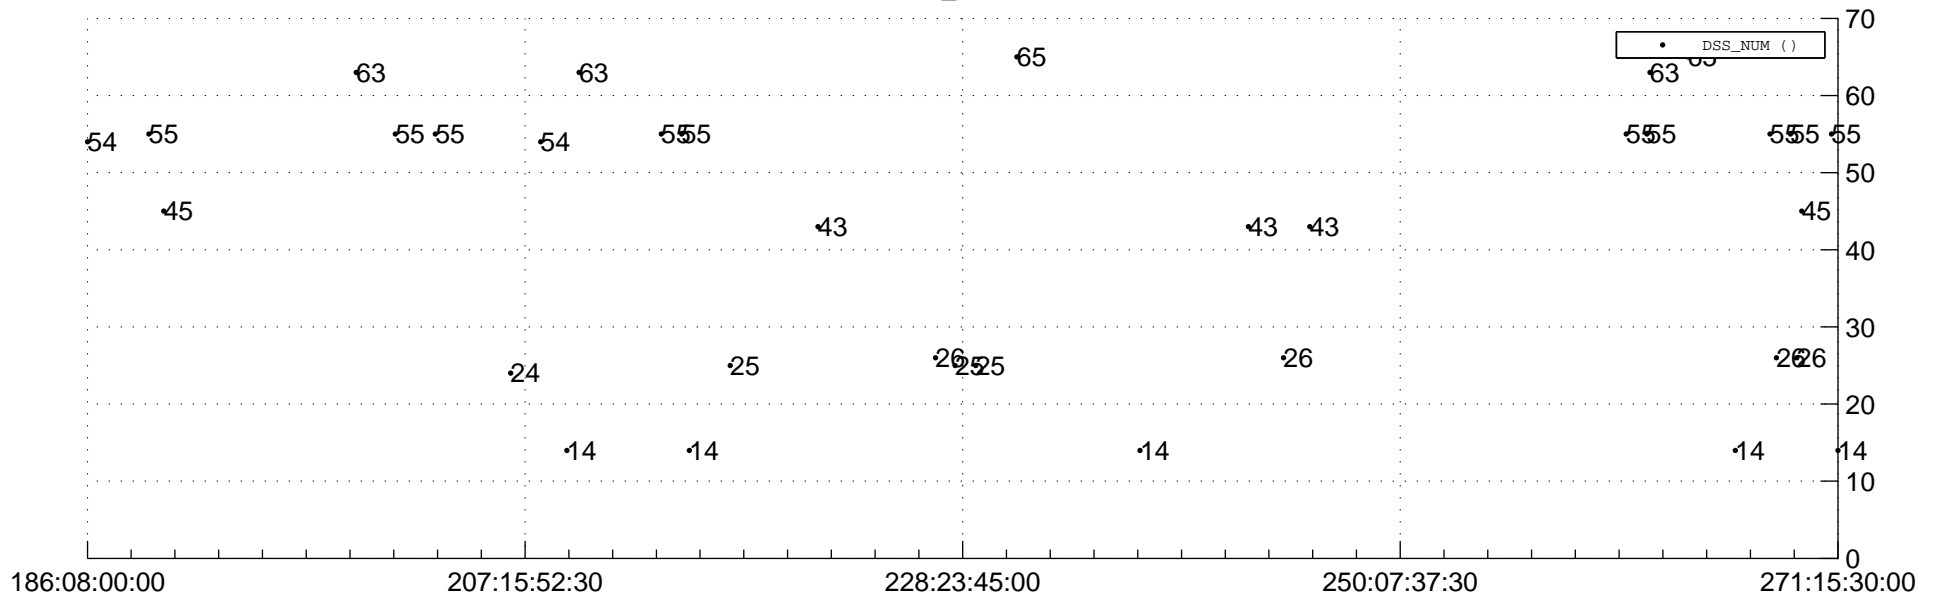

STEREO BEHIND Downlink Performance 2014:280

Number_of_Dropped_Frame

DSS_Station

Spacecraft Time (2014:186:08:00:00.000 -2014:271:15:30:00.000)

/disks/d81/project/stereo/mops/assessment/behind/automation/output/engdump/yesterday/behind_dp_2014_280.csv