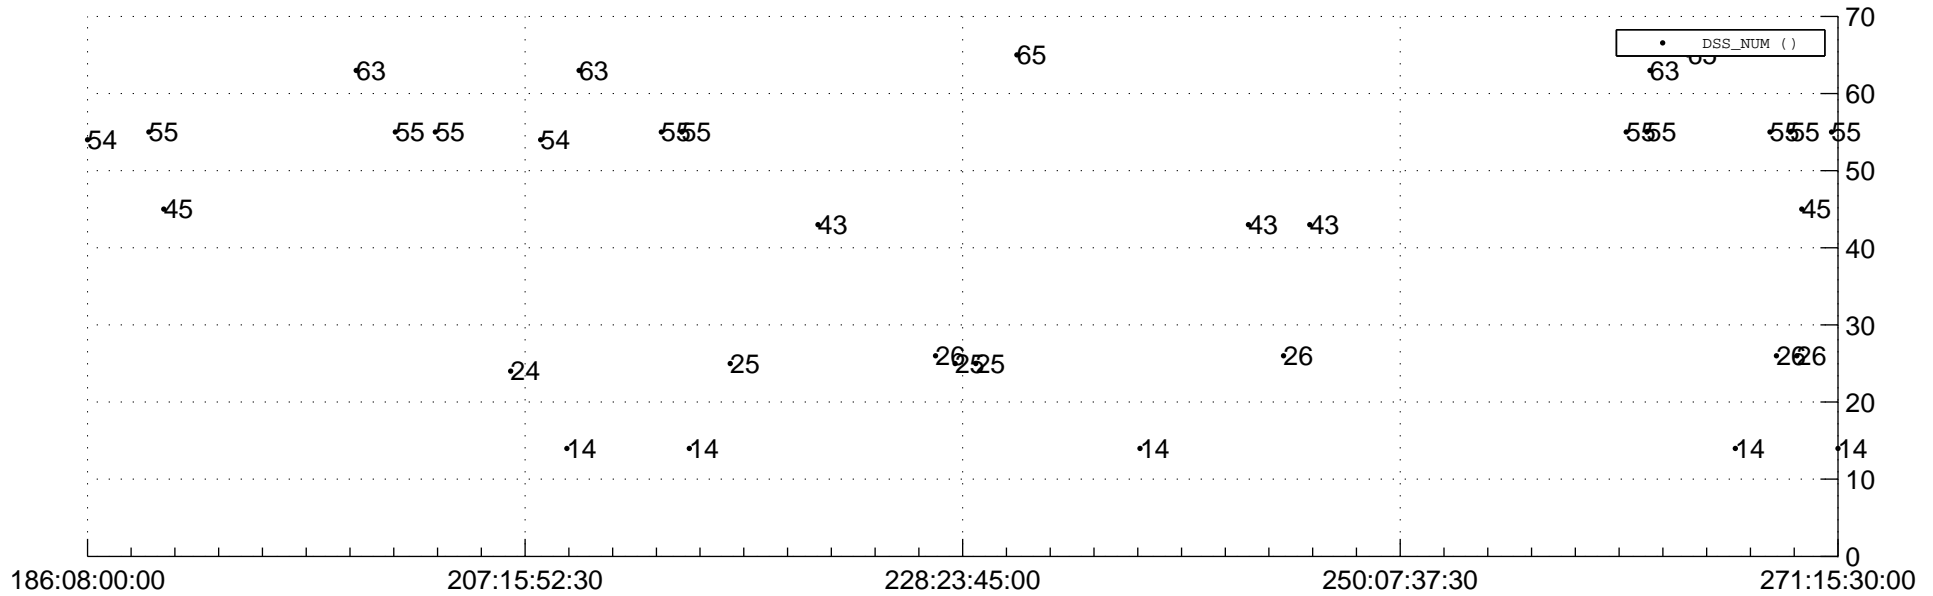

STEREO BEHIND Downlink Performance 2014:278

Number_of_Dropped_Frame

DSS_Station

Spacecraft Time (2014:186:08:00:00.000 –2014:271:15:30:00.000)

/disks/d81/project/stereo/mops/assessment/behind/automation/output/engdump/yesterday/behind_dp_2014_278.csv