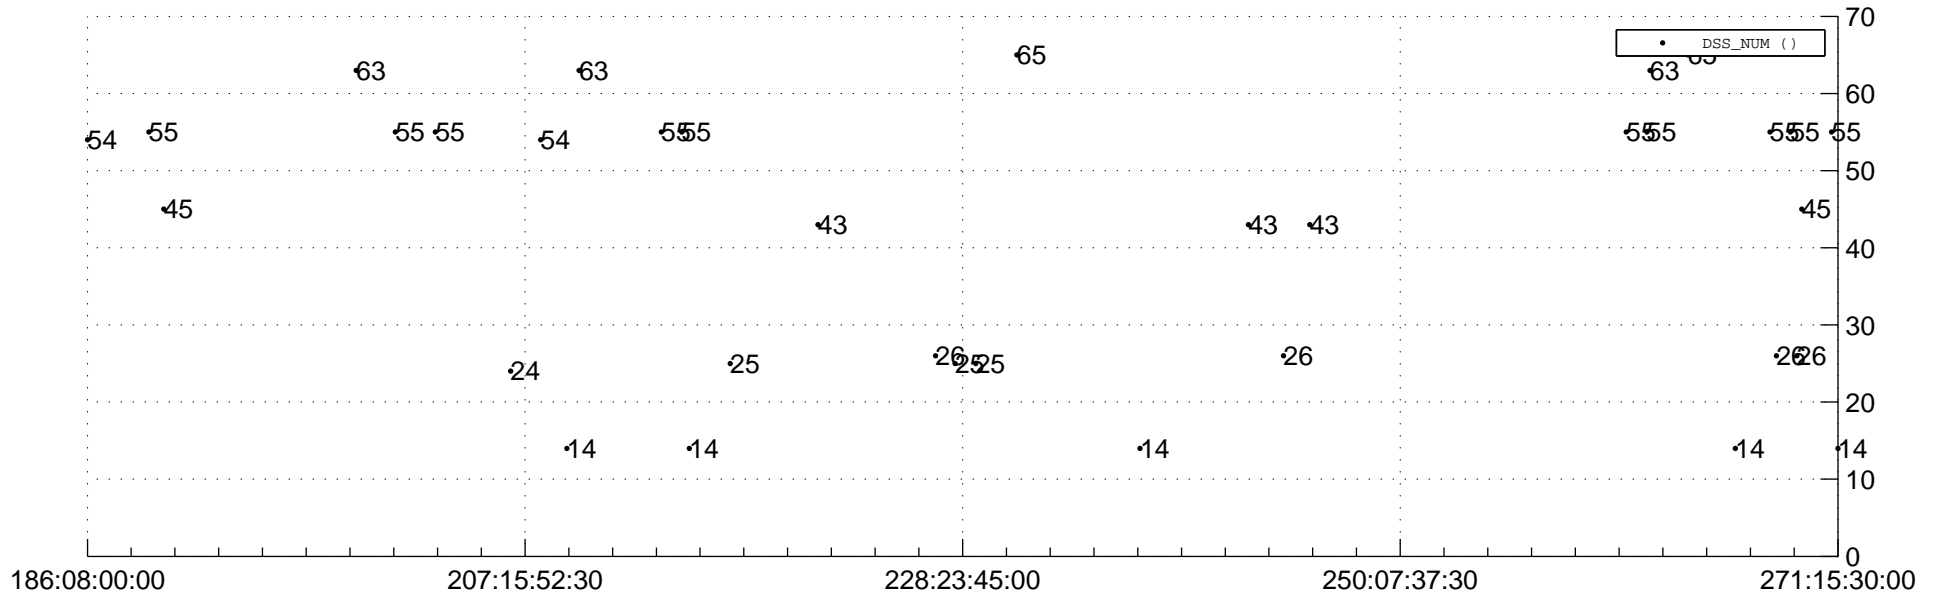

STEREO BEHIND Downlink Performance 2014:274

Number_of_Dropped_Frame

DSS_Station

Spacecraft Time (2014:186:08:00:00.000 - 2014:271:15:30:00.000)

/disks/d81/project/stereo/mops/assessment/behind/automation/output/engdump/yesterday/behind_dp_2014_274.csv