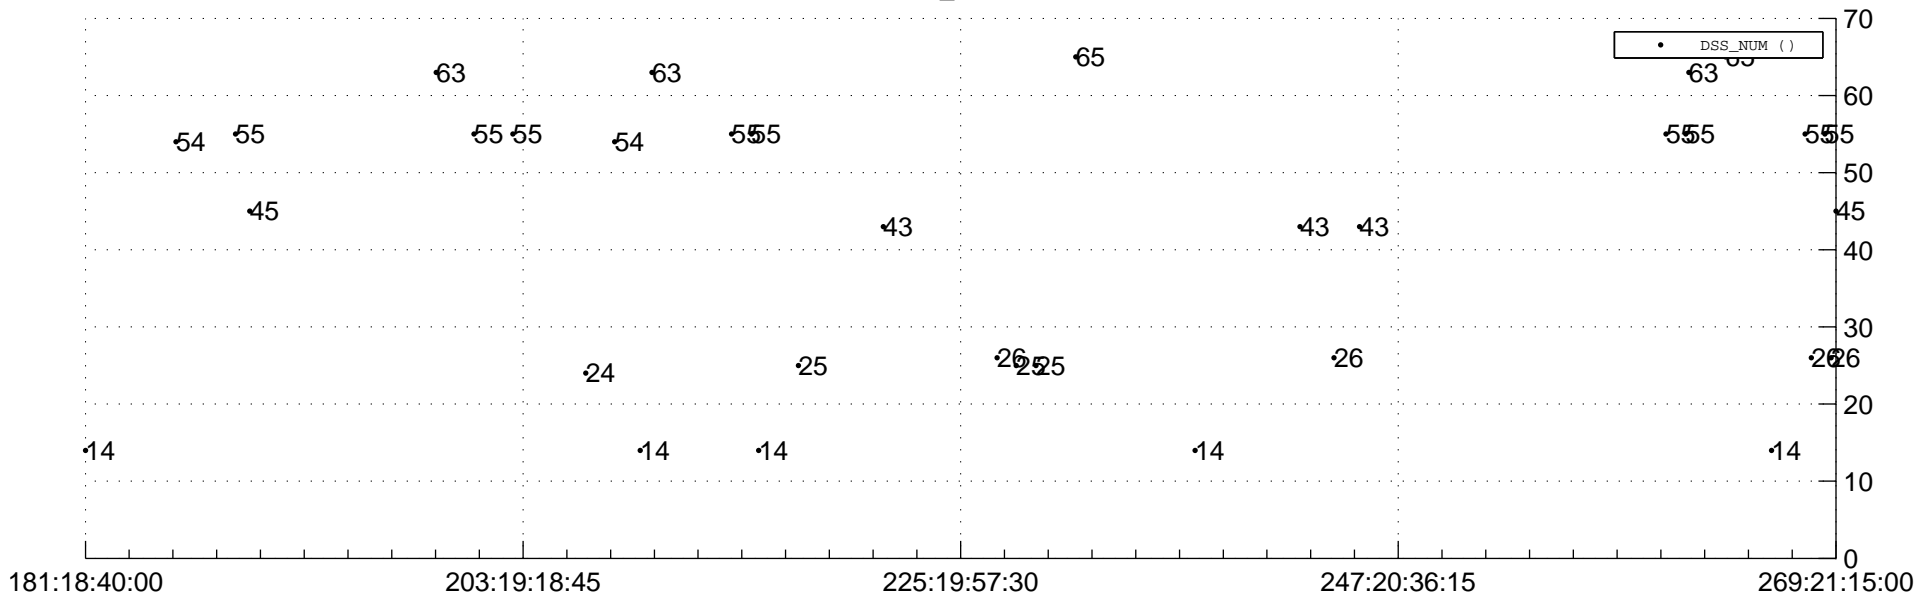

STEREO BEHIND Downlink Performance 2014:271

Number_of_Dropped_Frame

DSS_Station

Spacecraft Time (2014:181:18:40:00.000 -2014:269:21:15:00.000)

/disks/d81/project/stereo/mops/assessment/behind/automation/output/engdump/yesterday/behind_dp_2014_271.csv