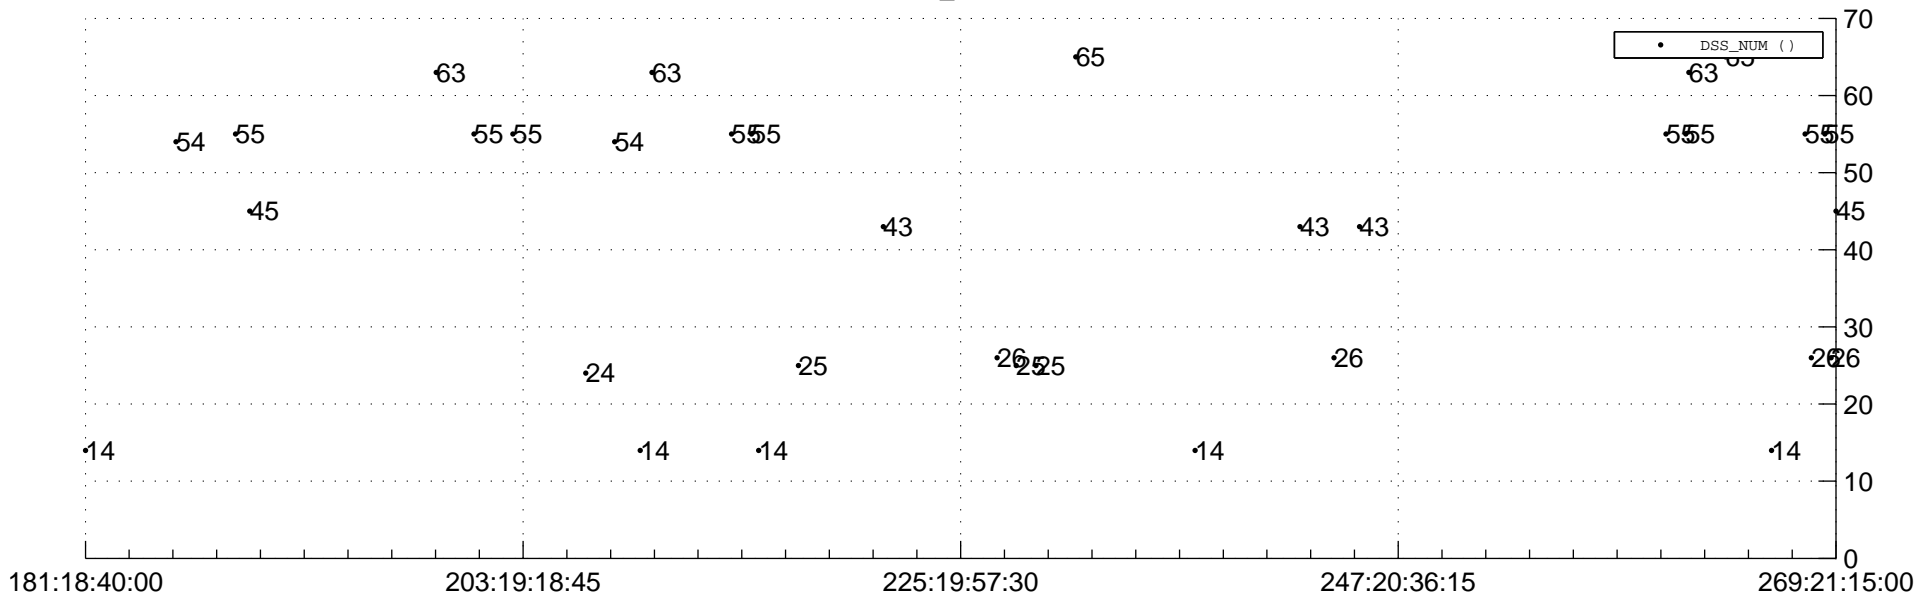

STEREO BEHIND Downlink Performance 2014:270

Number_of_Dropped_Frame

DSS_Station

Spacecraft Time (2014:181:18:40:00.000 -2014:269:21:15:00.000)

/disks/d81/project/stereo/mops/assessment/behind/automation/output/engdump/yesterday/behind_dp_2014_270.csv