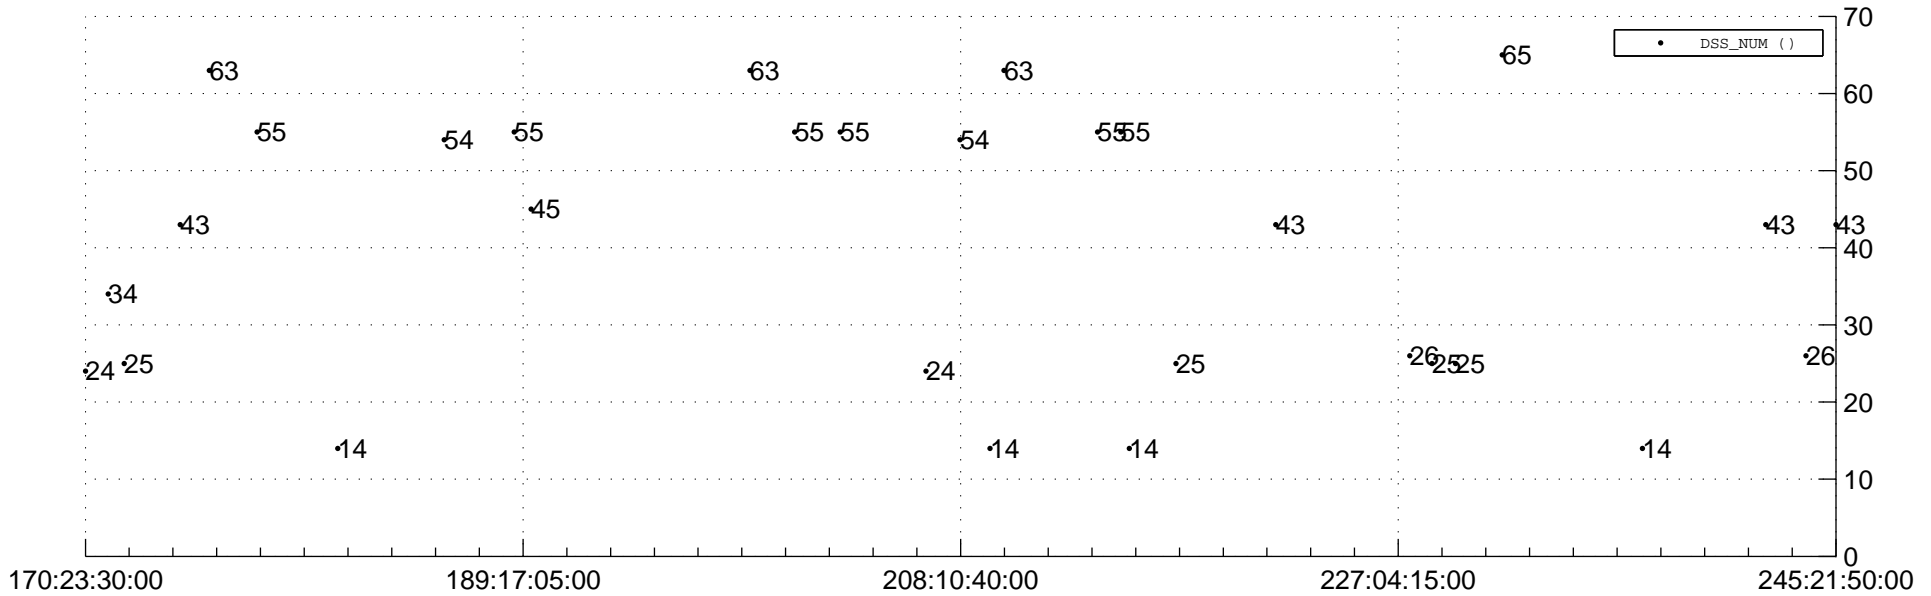

STEREO BEHIND Downlink Performance 2014:260

Number\_of\_Dropped\_Frame

DSS\_Station

Spacecraft Time (2014:170:23:30:00.000 -2014:245:21:50:00.000)

/disks/d81/project/stereo/mops/assessment/behind/automation/output/engdump/yesterday/behind\_dp\_2014\_260.csv