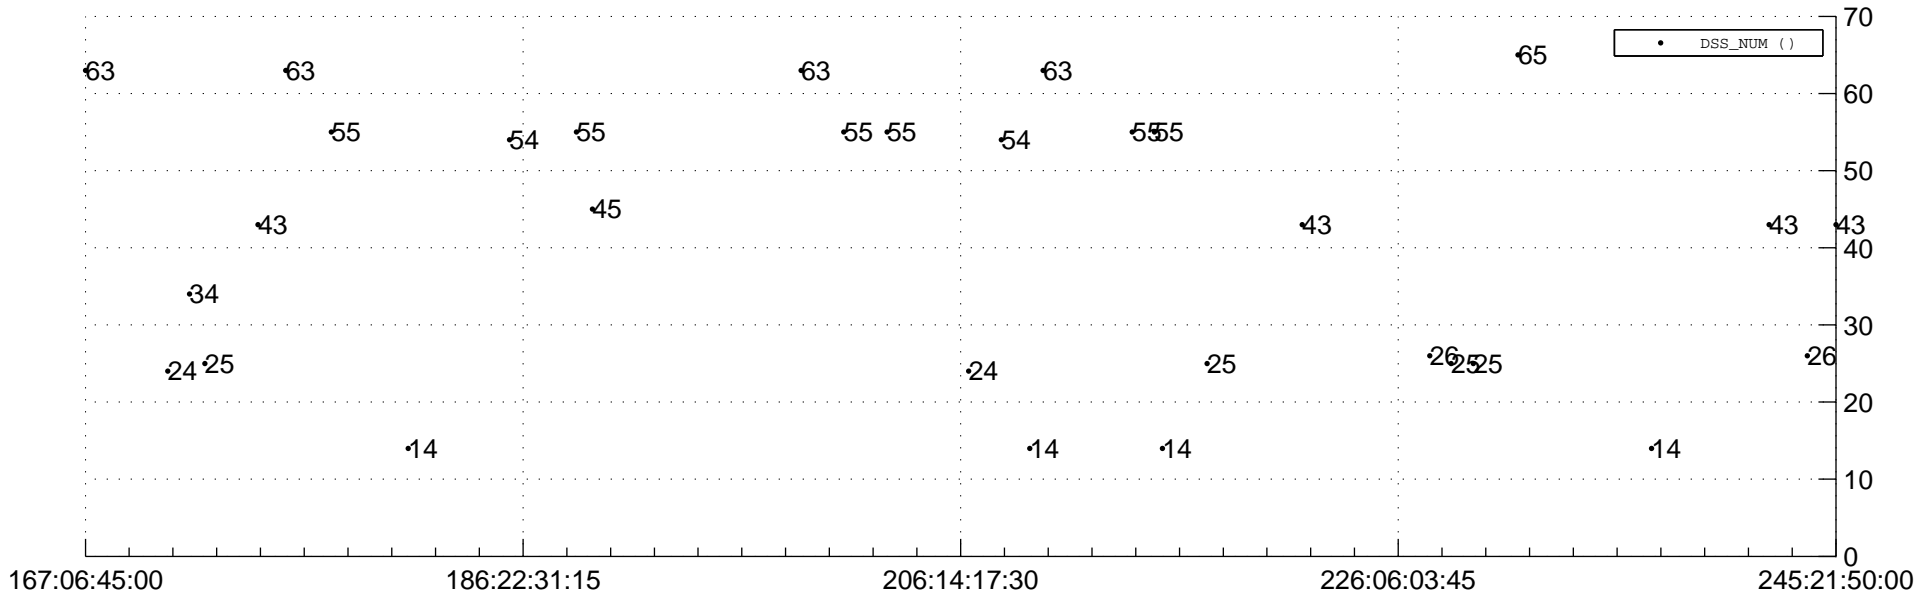

STEREO BEHIND Downlink Performance 2014:256

Number_of_Dropped_Frame

DSS_Station

Spacecraft Time (2014:167:06:45:00.000 -2014:245:21:50:00.000)

/disks/d81/project/stereo/mops/assessment/behind/automation/output/engdump/yesterday/behind_dp_2014_256.csv