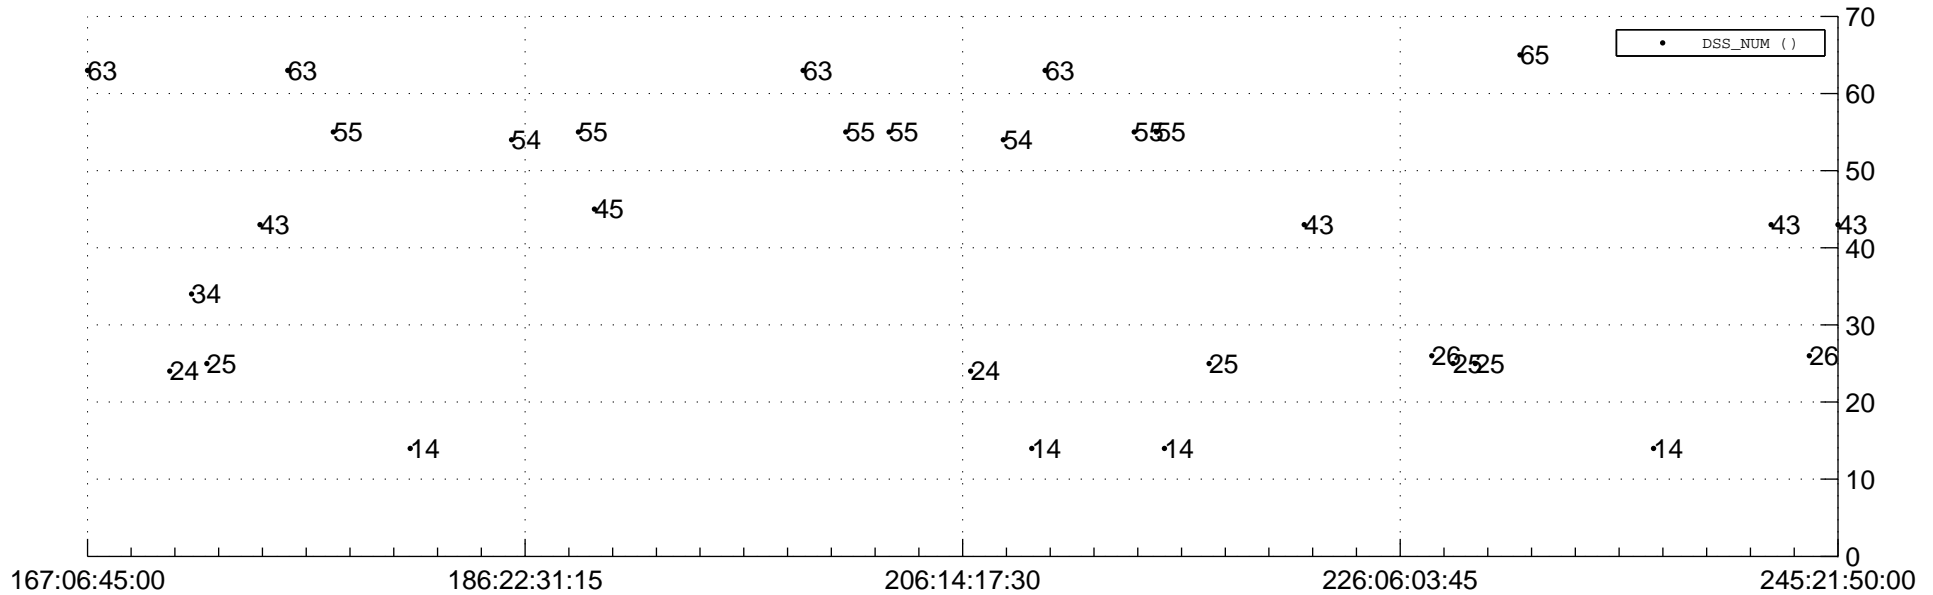

STEREO BEHIND Downlink Performance 2014:255

Number_of_Dropped_Frame

DSS_Station

Spacecraft Time (2014:167:06:45:00.000 -2014:245:21:50:00.000)

/disks/d81/project/stereo/mops/assessment/behind/automation/output/engdump/yesterday/behind_dp_2014_255.csv